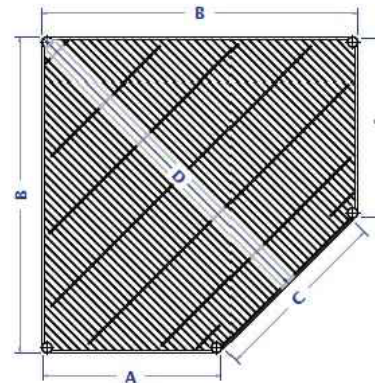

Size	63" High Unit		74" High Unit		86" High Unit		Weight
D" x L"	PolySeal Model No.	Chrome Model No.	PolySeal Model No.	Chrome Model No.	PolySeal Model No.	Chrome Model No.	lbs.
18 x 36	518366Z	518366C	518367Z	518367C	518368Z	518368C	68
21 x 36	521366Z	521366C	521367Z	521367C	521368Z	521368C	79
24 x 42	524426Z	524426C	524427Z	524427C	524428Z	524428C	97

Order casters separately

### 5-Sided Shelf

Model No.	Dimensions (inches)				Weight lbs.
	A	B	C	D	
Chrome S51836C	18	36	24	38	12
Chrome S52136C	21	36	20	40	14
Chrome S52442C	24	42	24	46	18
PolySeal S51836Z	18	36	24	38	12
PolySeal S52136Z	21	36	20	40	14
PolySeal S52442Z	24	42	24	46	18