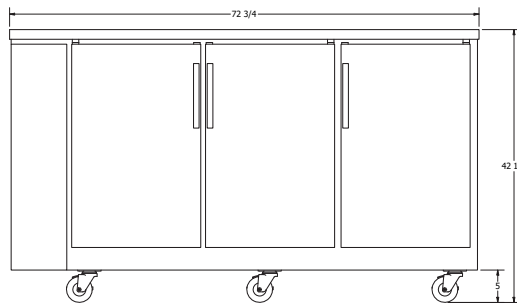

115/60/1
Nema-5-15P

Commercial Use Only - Not warranted for residential use

Specifications subject to change without notice

Part Number	Doors	Shelves	Amps	HP	Voltage	Nema Plug	Cord Length	Unit Size (in) (l x d x h)
Solid Door								
BB-3-72	3	6	3	1/4+	115/60/1	5-15P	8 Foot	72.75" x 25.875" x 42.25"
Glass Door								
BB-3G-72	3	6	3.96	1/4+	115/60/1	5-15P	8 Foot	72.75" x 25.875" x 42.25"