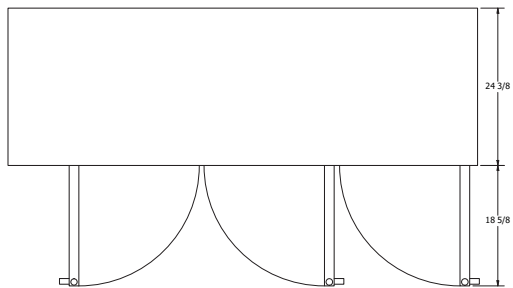

115/60/1
Nema-5-15P

Commercial Use Only - Not warranted for residential use

Specifications subject to change without notice

Part Number	Doors	Shelves	Amps	HP	Voltage	Nema Plug	Cord Length	Unit Size (in) (l x d x h)
Solid Door								
BB-3-72	3	6	3	1/4+	115/60/1	5-15P	8 Foot	72.75" x 25.875" x 42.25"
Glass Door								
BB-3G-72	3	6	3.96	1/4+	115/60/1	5-15P	8 Foot	72.75" x 25.875" x 42.25"