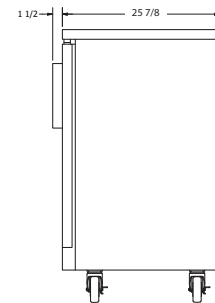

115/60/1
Nema-5-15P

Commercial Use Only - Not warranted for residential use

Specifications subject to change without notice

Part Number	Doors	Shelves	Amps	HP	Voltage	Nema Plug	Cord Length	Unit Size (in) (l x d x h)
Solid Door								
BB-3-72	3	6	3	1/4+	115/60/1	5-15P	8 Foot	72.75" x 25.875" x 42.25"
Glass Door								
BB-3G-72	3	6	3.96	1/4+	115/60/1	5-15P	8 Foot	72.75" x 25.875" x 42.25"