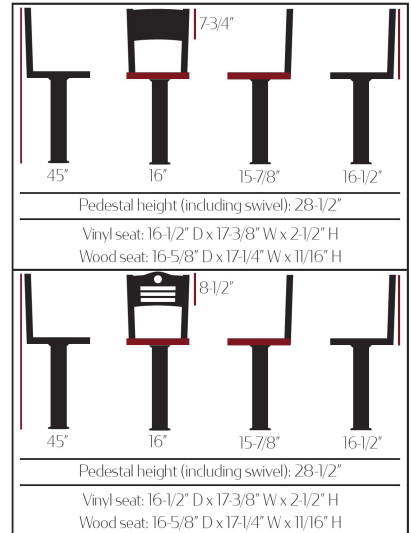

# PLAIN / SHORELINE WOOD BACK

BOLT DOWN PEDESTALS

For COUNTER HEIGHT Plain Wood Back bolt down pedestals, use **SL7150-P** for the part number - same pricing.

SL6150-P-WB

SL6150-P-WB-WINE

SL6150-P-C

SL6150-P-C-RED

SL6150-P-M

SL6150-P-M-BLK

SL6150-P-N

SL6150-P-N-BUC

SL6150-P-WA

SL6150-P-WA-ESP

Add your logo or design for a custom, unique look with our laser engraved backs!  
\*1A only\* \*Upcharge\*

Bolt Down Pedestals	Plain	Shoreline	Approx. Weight	List Price
Black Vinyl Seat	SL6150-P(-)-BLK	SL6150-SH(-)-BLK	30 lbs	\$436.48
Buckskin Vinyl Seat	SL6150-P(-)-BUC	SL6150-SH(-)-BUC	30 lbs	\$436.48
Espresso Vinyl Seat	SL6150-P(-)-ESP	SL6150-SH(-)-ESP	30 lbs	\$436.48
Red Vinyl Seat	SL6150-P(-)-RED	SL6150-SH(-)-RED	30 lbs	\$436.48
Wine Vinyl Seat	SL6150-P(-)-WINE	SL6150-SH(-)-WINE	30 lbs	\$436.48
Clear Coat Wood Seat	SL6150-P(-)-N	SL6150-SH(-)-N	30 lbs	\$443.53
Mahogany Wood Seat	SL6150-P(-)-M	SL6150-SH(-)-M	30 lbs	\$443.53
Cherry Wood Seat	SL6150-P(-)-C	SL6150-SH(-)-C	30 lbs	\$443.53
Walnut Wood Seat	SL6150-P(-)-WA	SL6150-SH(-)-WA	30 lbs	\$443.53
Black Wood Seat	SL6150-P(-)-WB	SL6150-SH(-)-WB	30 lbs	\$443.53
Barnwood Wood Seat	SL6150-P(-)-BW	SL6150-SH(-)-BW	30 lbs	\$443.53
Reclaimed Wood Seat	SL6150-P(-)-RW	SL6150-SH(-)-RW	30 lbs	\$505.24

Swivel barstool part numbers are as follows:  
SL6150-Back Style-Back Stain-Seat Option  
(e.g. SL6150-P-N-BLK)

\*Note: If seat option is matching wood seat, simply indicate the stain only (e.g. SL6150-SH-WA).