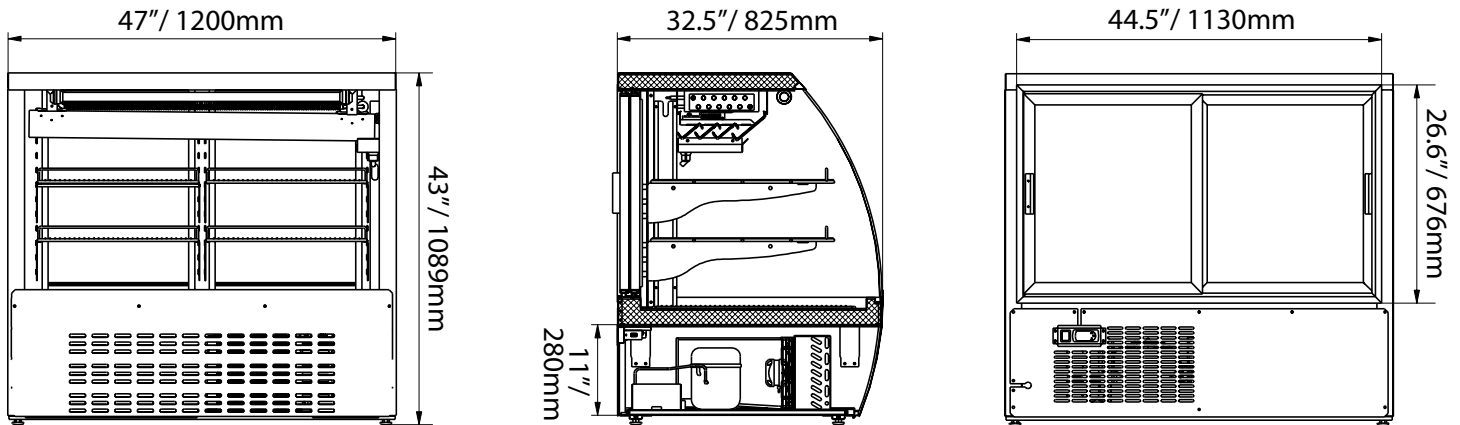

REFRIGERATION

SERVING THE FOOD INDUSTRY SINCE 1951

FLOOR MODEL REFRIGERATED DISPLAY CASES - 18 CU.FT CAPACITY

Item: 50077
Model: RS-CN-0120-B

Item: 50079
Model: RS-CN-0120-S

These Omcan's refrigeration units are the perfect blend of reliable and visually appealing. Keep your products fresh and in clear view of your customers with these floor model refrigerated display cases. These units give you a spacious 18 cu.ft of capacity. Bring these to your supermarket, convenience store or deli to help with impulse sales. The design will suit many establishments and keep up with all the demands of day-to-day service.

WARRANTY
PARTS AND LABOR

NEMA
5 - 15
125 VAC / 15 AMP

Authorized Dealer

REFRIGERATION

FLOOR MODEL REFRIGERATED DISPLAY CASES - 18 CU.FT CAPACITY

Features:

- Interior: Aluminum liner with stainless steel floor
Exterior: Black coated steel for item 50077 and stainless steel for item 50079
- Attractive curved glass with rear sliding glass doors
- Rounded corner design inside of the cabinet makes storage room easy to clean
- Temperatures range: 32° - 43° (0° - 6°)
- Removable installation board for easy cleaning and service
- Shelves: Adjustable heavy-duty PVC coated shelves
- LED interior lighting
- Gravity coil refrigeration system to avoid drying up and preservation of food products

TECHNICAL SPECIFICATION

ITEM NUMBER	50077	50079
MODEL	RS-CN-0120-B	RS-CN-0120-S
DESCRIPTION	Black floor model refrigerated showcase	Stainless steel floor model refrigerated showcase
TEMPERATURE RANGE	0 - 6°C/ 32 - 43°F	
POWER	1/4+	
ELECTRICAL	115V/60Hz/1Ph	
AMPS	2.6	
CAPACITY	508L/ 18 cu.ft	
REFRIGERANT	R290	
NET DIMENSIONS (WDH)	47" x 32.5" x 43"/ 1200 x 825 x 1089 mm	
GROSS DIMENSIONS	52" x 37" x 49"/ 1320 x 940 x 1240 mm	
NET WEIGHT	319 lbs/ 145 kgs	
GROSS WEIGHT	429 lbs/ 195 kgs	
CERTIFICATIONS	cETLus / ETL Sanitation	