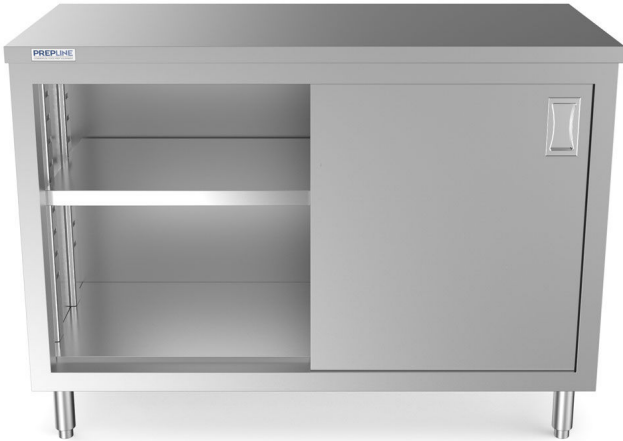

Project:	Quantity:
Model #:	Approval:

For Commercial Use Only

24" x 48" Stainless Steel Enclosed Base Work Table with Sliding Doors and Adjustable Shelf

STANDARD FEATURES

- Fully Enclosed Base Table
- 24"D x 48"L Worktop Area
- Stainless Steel Construction
- Sliding Doors
- Adjustable and Removable Shelf
- Adjustable S/S Bullet Feet
- **Optional 5" Height Backsplash**

Bring versatility, durability and convenience to your food prep routines with this Preline 24"D x 48"L stainless steel enclosed base work tables.

TECHNICAL DATA

Model	Length	Width	Work Surface Height	Backsplash Height	Stainless Steel Type	Packaging Dimensions
PC-2448	48"	24"	36"	/	430	30" x 49" x 8"
PCB-2448	48"	24"	36"	5"	430	32" x 49" x 8"

FRONT

SIDE

TOP