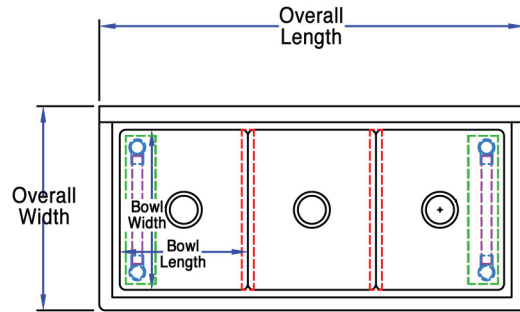

Three Compartment - No Drainboards

Stainless Steel Compartment Sinks

Use your smart phone to scan the above QR code to visit our website:
www.bk-resources.com

Certifications:

Features:

- 1 1/2" Rounded Front and Side Edges
- Accommodates Two 8" On Center Faucets
- Drains Included
- 10" Backsplash
- S/S Basket Drain (BKDR-4-304)

Material:

- T-304 16 ga. Stainless Steel Deck & Bowls
- Stainless Steel Legs
- Stainless Steel End Bracing
- Adjustable Stainless Steel over Plastic Bullet Feet

Options:

- Pre-Rinse Units & Faucets
- Lever Drains
- Slant Rack Shelf (BK-SSH)
- End Splash (BKS-RES)

PRODUCT DATA SHEET

Part Number	Unit Size (l x w)	Bowl Dim. (l x w x d)	Sets of Faucet Holes	Drainboard Size	Legs
BKS6-3-24-14S	77 1/8" x 29 1/2"	24" x 24" x 14"	2	None	Stainless Steel w/ End Bracing

BK RESOURCES

Three Compartment - No Drainboards

Stainless Steel Compartment Sinks

PRODUCT DATA SHEET

BK RESOURCES