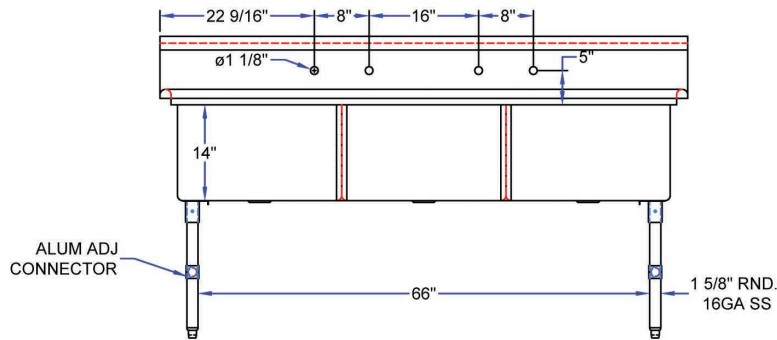

Three Compartment - No Drainboards

Stainless Steel Compartment Sinks

Use your smart phone to scan the above QR code to visit our website:
www.bk-resources.com

Certifications:

Features:

- 1 1/2" Rounded Front and Side Edges
- Accommodates Two 8" On Center Faucets
- Drains Included
- 10" Backsplash
- S/S Basket Drain (BKDR-4-304)

Material:

- T-304 16 ga. Stainless Steel Deck & Bowls
- Stainless Steel Legs
- Stainless Steel End Bracing
- Adjustable Stainless Steel over Plastic Bullet Feet

Options:

- Pre-Rinse Units & Faucets
- Lever Drains
- Slant Rack Shelf (BK-SSH)
- End Splash (BKS-RES)

PRODUCT DATA SHEET

Part Number	Unit Size (l x w)	Bowl Dim. (l x w x d)	Sets of Faucet Holes	Drainboard Size	Legs
BKS6-3-24-14S	77 1/8" x 29 1/2"	24" x 24" x 14"	2	None	Stainless Steel w/ End Bracing

BK RESOURCES

Three Compartment - No Drainboards

Stainless Steel Compartment Sinks

PRODUCT DATA SHEET

BK RESOURCES