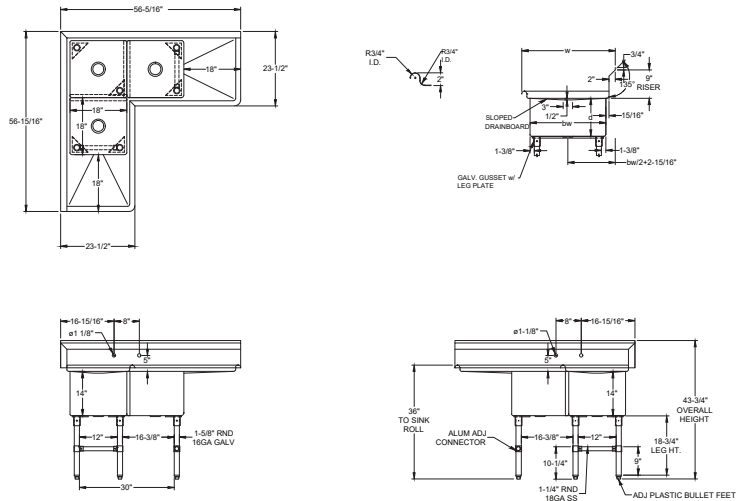

ECONOMY 3-BOWL 2-DRAINBOARD CORNER SINK

SINKS - CORNER

MATERIALS

- 18 Gauge 300 Series Stainless Steel; Fabricated
- Galvanized Legs and Gussets
- Plastic Bullet Feet

**COMPATIBLE WITH
NEW NBR FAUCETS!**
SEE PAGE 75

FEATURES

- 9"H Backsplash with 2" Return to Wall
- Two Sets of 8" On-Center Wall-Mounted Faucet Holes
- 3-1/2" Die-Stamped Drain Opening With Drain Baskets Included
- Two Drainboards (1 on Each Side)
 - Coved Corners at 3/4" Radius
 - Adjustable Bullet Feet

MODEL NUMBER	BOWL SIZE L X W X H	LENGTH	WIDTH	DRAINBOARD SIZE
3CSG-181814LR18	18" x 18" x 14"	56-15/16"	23-1/2"	18"
3CSG-181814LR24	18" x 18" x 14"	62-15/16"	23-1/2"	24"
3CSG-242414LR24	24" x 24" x 14"	74-15/16"	29-1/2"	24"