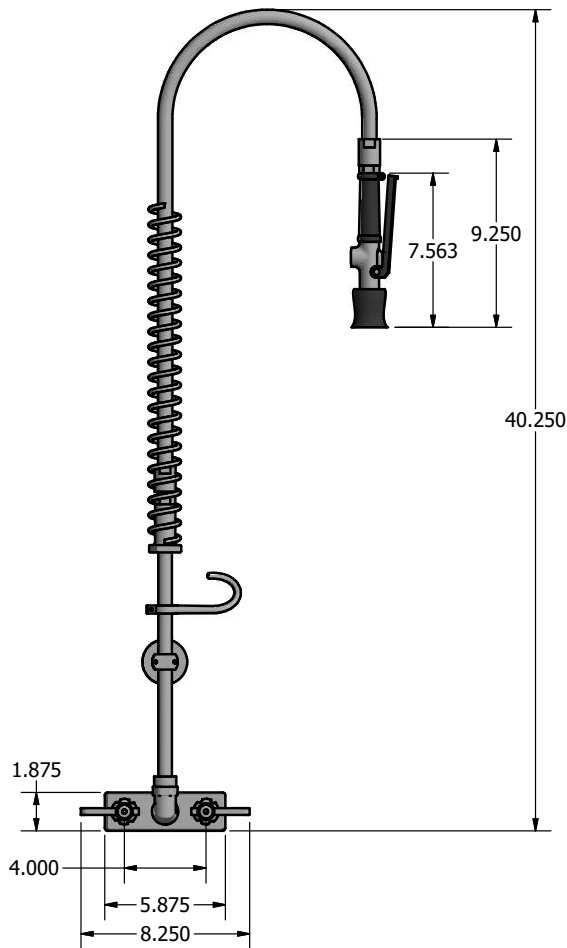

# 4" Splash Mount Pre-Rinse

Model: EVO-4SMPR, Lead Free

### Product Specifications:

- Dual Pattern Spray Head
- Stainless Steel Waterways
- 12" Wall Bracket
- 1/4 Turn Ceramic Cartridges
- Integral Check Valves
- Color Coded Hot & Cold Indicators
- 1/2" Female Inlets

### Exploded Parts Detail:

Diagram #	Quantity	Part Number	Description
1	1	EVO-PRV	SS Dual Pattern Spray Valve
2	1	BKH-44-G	44" Pre-Rinse Hose
3	1	BK-PR-SPRING	Pre-Rinse Hose Spring
4	1	EVO-PR-SPR	SS Pre-Rinse Retainer
5	1	BK-PR-SHR	Spray Valve Handle Retainer
6	1	BK-PR-WB	Wall Bracket
7	1	BK-PR-24RP-G	24" Riser Pipe
8	1	BK-PR-ADP	Pre-Rinse Adapter
9	1	SSBK45MXG	SS 4" O/C Splash Mount Faucet Body