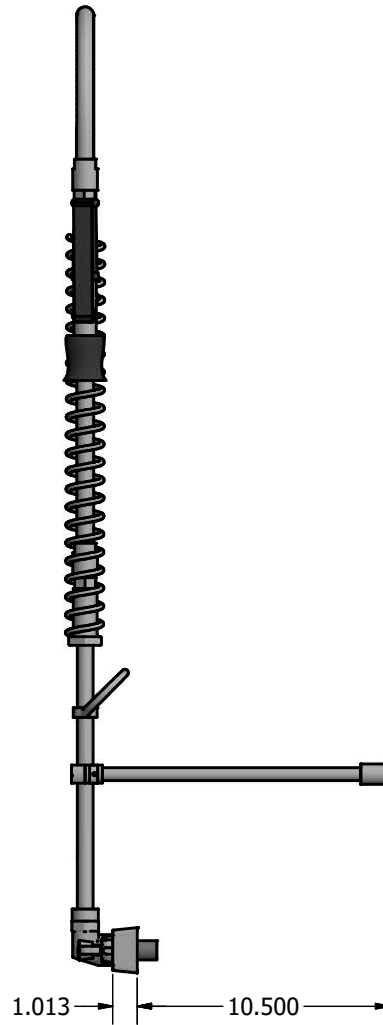

# 4" Splash Mount Pre-Rinse

Model: EVO-4SMPR, Lead Free

### Product Specifications:

- Dual Pattern Spray Head
- Stainless Steel Waterways
- 12" Wall Bracket
- 1/4 Turn Ceramic Cartridges
- Integral Check Valves
- Color Coded Hot & Cold Indicators
- 1/2" Female Inlets

### Exploded Parts Detail:

Diagram #	Quantity	Part Number	Description
1	1	EVO-PRV	SS Dual Pattern Spray Valve
2	1	BKH-44-G	44" Pre-Rinse Hose
3	1	BK-PR-SPRING	Pre-Rinse Hose Spring
4	1	EVO-PR-SPR	SS Pre-Rinse Retainer
5	1	BK-PR-SHR	Spray Valve Handle Retainer
6	1	BK-PR-WB	Wall Bracket
7	1	BK-PR-24RP-G	24" Riser Pipe
8	1	BK-PR-ADP	Pre-Rinse Adapter
9	1	SSBK45MXG	SS 4" O/C Splash Mount Faucet Body