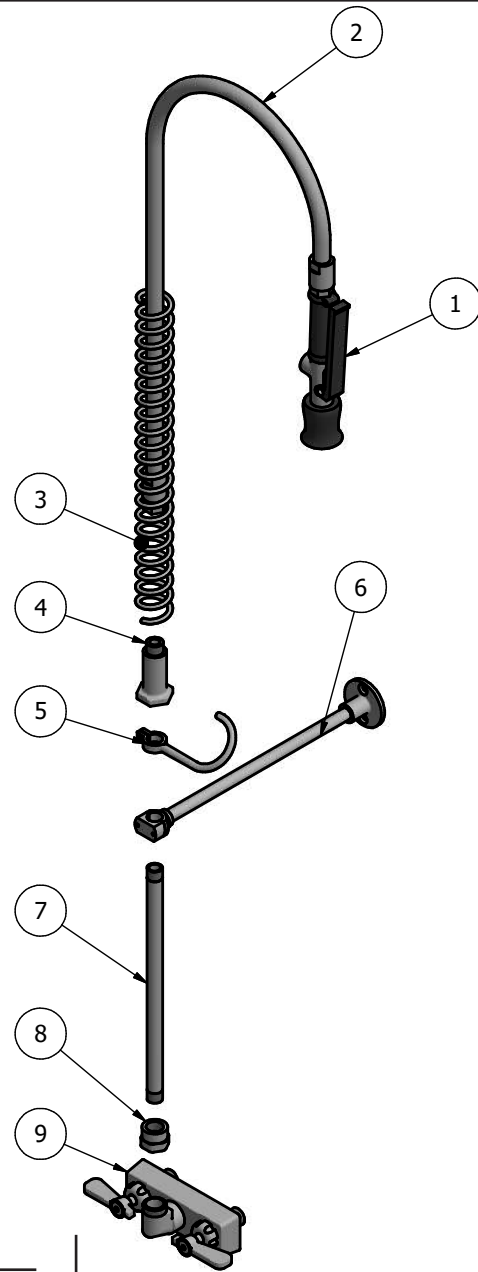

### Product Specifications:

- Dual Pattern Spray Head
- Stainless Steel Waterways
- 12" Wall Bracket
- 1/4 Turn Ceramic Cartridges
- Integral Check Valves
- Color Coded Hot & Cold Indicators
- 1/2" Female Inlets

### Options:

EVO-AF Add A Faucet  
EVO-AF8, EVO-AF10,  
EVO-AF12, EVO-AF14

# 4" Splash Mount Pre-Rinse

Model: EVO-4SMPR, Lead Free

### Exploded Parts Detail:

Diagram #	Quantity	Part Number	Description
1	1	EVO-PRV	SS Dual Pattern Spray Valve
2	1	BKH-44-G	44" Pre-Rinse Hose
3	1	BK-PR-SPRING	Pre-Rinse Hose Spring
4	1	EVO-PR-SPR	SS Pre-Rinse Retainer
5	1	BK-PR-SHR	Spray Valve Handle Retainer
6	1	BK-PR-WB	Wall Bracket
7	1	BK-PR-24RP-G	24" Riser Pipe
8	1	BK-PR-ADP	Pre-Rinse Adapter
9	1	SSBK45MXG	SS 4" O/C Splash Mount Faucet Body