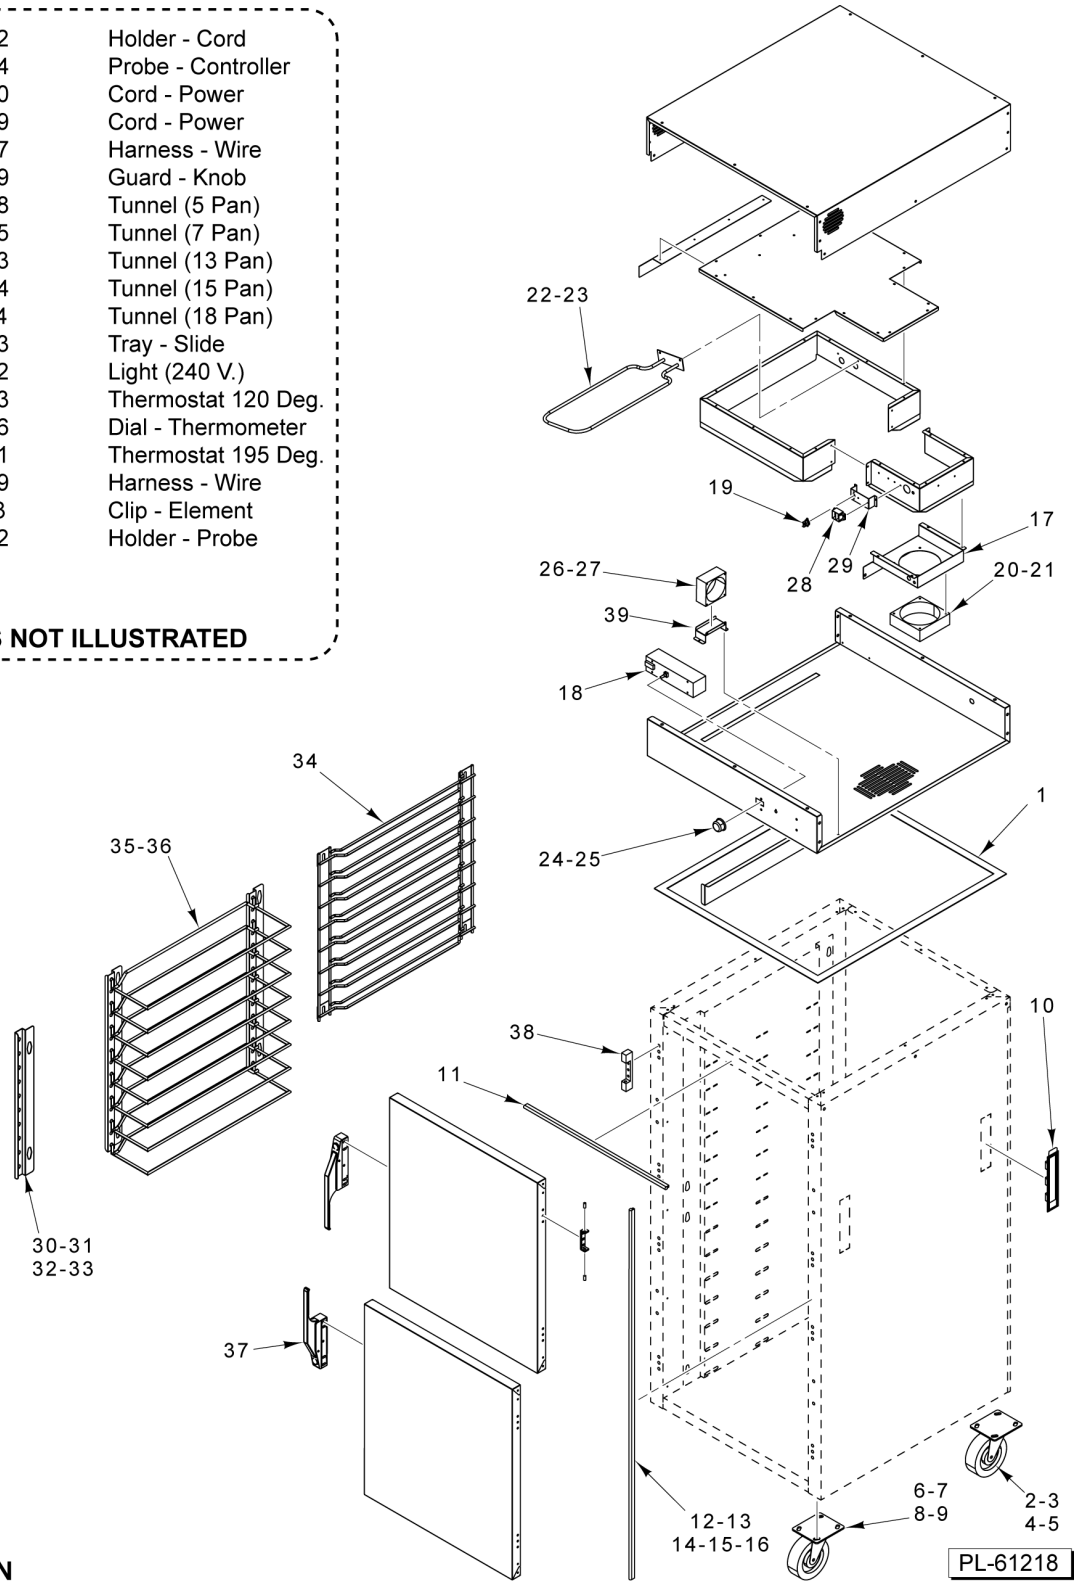

40	00-960532	Holder - Cord
41	00-960904	Probe - Controller
42	00-961640	Cord - Power
43	00-960539	Cord - Power
44	00-960797	Harness - Wire
45	00-961459	Guard - Knob
46	00-960938	Tunnel (5 Pan)
47	00-961205	Tunnel (7 Pan)
48	00-961083	Tunnel (13 Pan)
49	00-960944	Tunnel (15 Pan)
50	00-961174	Tunnel (18 Pan)
51	00-960753	Tray - Slide
52	00-960672	Light (240 V.)
53	00-960743	Thermostat 120 Deg.
54	00-960736	Dial - Thermometer
55	00-960741	Thermostat 195 Deg.
56	00-960799	Harness - Wire
57	00-961113	Clip - Element
58	00-961372	Holder - Probe

PARTS NOT ILLUSTRATED

VBP15 SHOWN

CABINET (VBP/VHP/VPT)