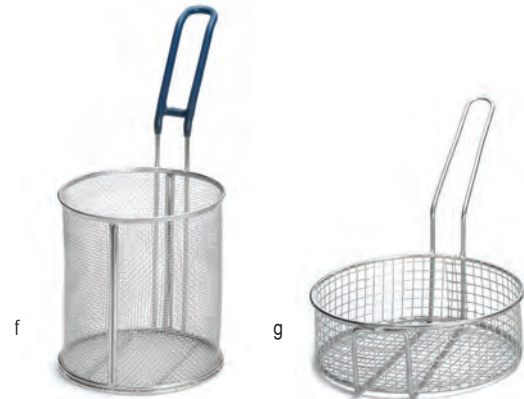

POTATO MASHERS

Item #	Description	Min Order/ Case Pack
POTATO MASHERS-ASSORTED		
STAINLESS STEEL		
a. 7412	4 5/8" Diamond Face, 13 1/2" Length	1 ea / 12 ea
7418	4" Square Face, 18 1/4" Length	1 ea / 5 ea
7424	5 1/4" Square Face, 24" Length	1 ea / 5 ea
7432	5 1/4" Square Face, 32" Length	1 ea / 5 ea
b. 4424	5 1/8" dia Round Face, 24" Length	1 ea / 6 ea
CHROME PLATED STEEL WITH BLACK VINYL HANDLE		
c. 7319	4 1/2" dia Round Face, 19" Length	1 ea / 4 ea
7324	6" dia Round Face, 24" Length	1 ea / 4 ea

KETTLE WHIPS

Item #	Description	Min Order/ Case Pack
KETTLE WHIPS-STAINLESS STEEL		
d. KW48	48", 8 3/4" dia	1 ea / 6 ea
e. MW40	40", 5" dia	1 ea / 12 ea

PASTA & COOKING BASKETS

Item #	Description	Min Order/ Case Pack
PASTA BASKETS-18/8 STAINLESS STEEL, BLUE COOL TOUCH VINYL HANDLE		
f. 984	Basket, 4 1/2" dia x 6"	2 ea
985	Basket, 5 1/4" dia x 7"	2 ea
986	Basket, 6 1/2" dia x 7"	2 ea
COOKING BASKETS-18/8 STAINLESS STEEL		
g. 987	Basket, 8 1/4" dia x 5"	2 ea
988	Basket, 10 1/2" dia x 3 1/2"	2 ea

SKIMMERS

Item #	Description	Min Order/ Case Pack
SKIMMERS-NICKEL PLATED STEEL		
h. 2409	9" Round, Spiral Wire, 21 1/2" Length	1 ea / 12 ea
i. 2675	5 1/4 x 6" Rectangular, Fine Mesh, 18" Length	1 ea / 12 ea
j. 2677	6 1/2" Square, Fine Mesh, 20 1/2" Length	1 ea / 12 ea
k. 3306	6" Round, Square Mesh, 19" Length	1 ea / 12 ea