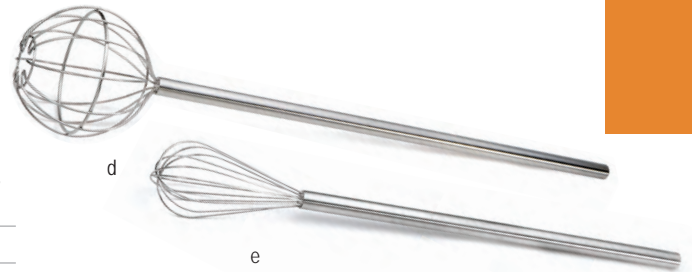

POTATO MASHERS

Item #	Description	Min Order/ Case Pack
POTATO MASHERS-ASSORTED		
STAINLESS STEEL		
a. 7412	4 5/8" Diamond Face, 13 1/2" Length	1 ea / 12 ea
7418	4" Square Face, 18 1/4" Length	1 ea / 5 ea
7424	5 1/4" Square Face, 24" Length	1 ea / 5 ea
7432	5 1/4" Square Face, 32" Length	1 ea / 5 ea
b. 4424	5 1/8" dia Round Face, 24" Length	1 ea / 6 ea
CHROME PLATED STEEL WITH BLACK VINYL HANDLE		
c. 7319	4 1/2" dia Round Face, 19" Length	1 ea / 4 ea
7324	6" dia Round Face, 24" Length	1 ea / 4 ea

KETTLE WHIPS

Item #	Description	Min Order/ Case Pack
KETTLE WHIPS-STAINLESS STEEL		
d. KW48	48", 8 3/4" dia	1 ea / 6 ea
e. MW40	40", 5" dia	1 ea / 12 ea

PASTA & COOKING BASKETS

Item #	Description	Min Order/ Case Pack
PASTA BASKETS-18/8 STAINLESS STEEL, BLUE COOL TOUCH VINYL HANDLE		
f. 984	Basket, 4 1/2" dia x 6"	2 ea
985	Basket, 5 1/4" dia x 7"	2 ea
986	Basket, 6 1/2" dia x 7"	2 ea
COOKING BASKETS-18/8 STAINLESS STEEL		
g. 987	Basket, 8 1/4" dia x 5"	2 ea
988	Basket, 10 1/2" dia x 3 1/2"	2 ea

SKIMMERS

Item #	Description	Min Order/ Case Pack
SKIMMERS-NICKEL PLATED STEEL		
h. 2409	9" Round, Spiral Wire, 21 1/2" Length	1 ea / 12 ea
i. 2675	5 1/4 x 6" Rectangular, Fine Mesh, 18" Length	1 ea / 12 ea
j. 2677	6 1/2" Square, Fine Mesh, 20 1/2" Length	1 ea / 12 ea
k. 3306	6" Round, Square Mesh, 19" Length	1 ea / 12 ea