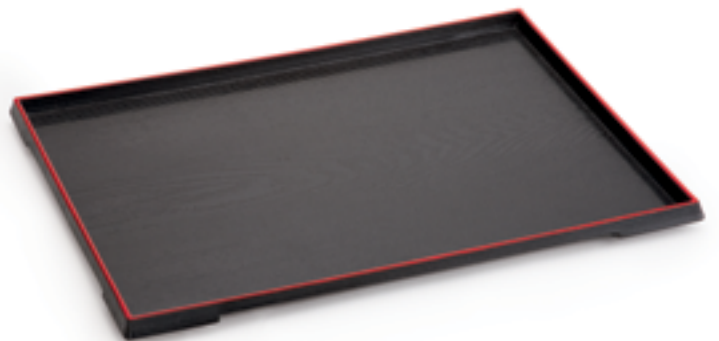

Great for Pho & Ramen

**Melamine Large Scallop Bowl**

**B-126-F** 8 oz. (12.3 oz. rim-full) 237 ml (364 ml) 1 dz.

**Melamine Scallop Petite bowl**

**B-129-** 3 oz. (3 oz. rim-full) 89 ml (89 ml) 1 dz.  
Also available in Black (BK), White (W), Red Sensation™ (RSP)

**Melamine Bowl with Lid**

**B-123-F** 12 oz. (12 oz. rim-full) 355 ml (355 ml) 1 dz.  
**B-123-LID** 1 dz.

**Melamine Bowl w/Lid and Opening for Spoon**

**B-720-BK** 16 oz. (17.6 oz. rim-full) 473 ml (520 ml) 2 dz.  
Spoon sold separately.

**ABS Half Moon Tray**

**902-14-RB** 14" 35.6 cm 1 dz.

**ABS Rectangular Tray**

**902-15-RB** 15" x 11.5" 38.1 cm x 29.2 cm 1 dz.