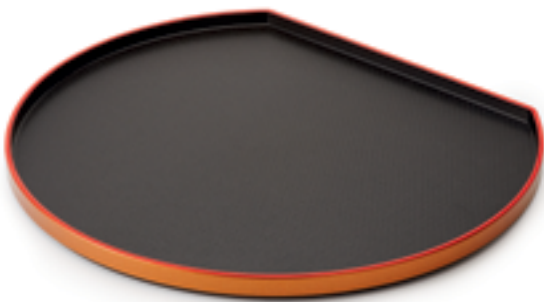

**Melamine Bowl**

**RB-122-** 11 oz. (12.9 oz. rim-full) 325 ml (381 ml)  
1 dz.  
Also available in Red/Black (RB), Black (BK).

**Melamine Wide Bowl**

**B-47-F** 1.3 qt. (1.4 qt. rim-full) 1.2 L (1.3 L) 1 dz.

**Melamine Round Bowl**

**B-124-F** 1.2 qt. (1.2 qt. rim-full)  
1.1 L (1.1 L) 1 dz.

**Melamine Deep Bowl**

**B-125-F** 1.2 qt. (1.3 qt. rim-full) 1.1 L (1.2 L) 1 dz.

**Melamine Soup Spoon**

**6026-RB** 0.8 oz. 24 ml 5 dz.

Great for Pho & Ramen

**Melamine Large Scallop Bowl**

**B-126-F** 8 oz. (12.3 oz. rim-full) 237 ml (364 ml) 1 dz.

**Melamine Scallop Petite bowl**

**B-129-** 3 oz. (3 oz. rim-full) 89 ml (89 ml) 1 dz.  
Also available in Black (BK), White (W), Red Sensation™ (RSP)

**Melamine Bowl with Lid**

**B-123-F** 12 oz. (12 oz. rim-full) 355 ml (355 ml) 1 dz.  
**B-123-LID** 1 dz.

**Melamine Bowl w/Lid and Opening for Spoon**

**B-720-BK** 16 oz. (17.6 oz. rim-full) 473 ml (520 ml) 2 dz.  
Spoon sold separately.