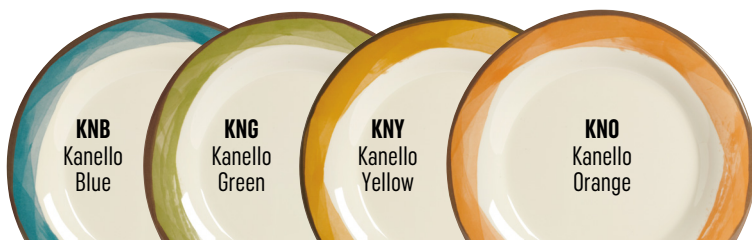

TRANSFORMING Your TABLETOP

www.get-melamine.com // 800.727.4500

REF CODE: FLYER-KANELLO