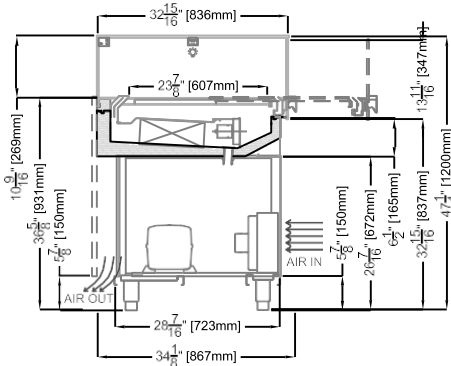

ALL MODELS TO MATCH WITH GEM DPA90SQ