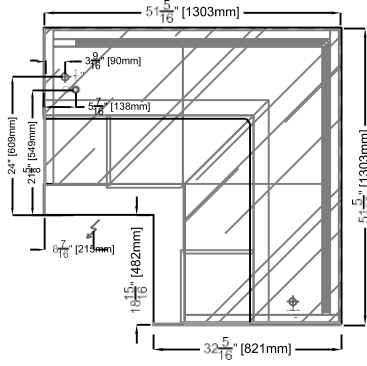

GEM DELI/PASTRY

MODELS: GEM DP900, GEM DP1300, GEM DP1500, GEM DP1700, GEM DP2100, GEM DPA90SQ

PLAN VIEWS

GEM DELI/PASTRY LINEAR MODELS

GEM DPA90SQ

REAR ELEVATIONS (OPERATOR SIDE): SHOWN WITH OPTIONAL REAR BREATHING ON LINEAR MODELS