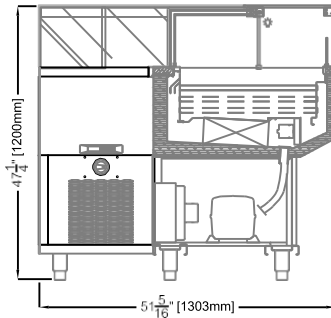

GEM DPA90SQ

ELECTRICAL LEGEND

∞	REFRIGERATION LINES
⊕ 1"	DRAIN
⚡	POWER

*Oscartek reserves the right to change, modify, discontinue, or change any features, sizes, or capacity on any model without prior notice.