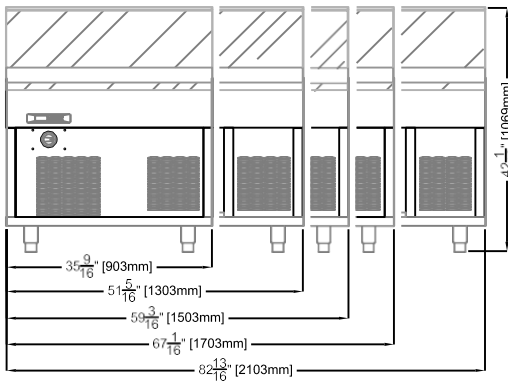

GEM DELI/PASTRY LINEAR MODELS