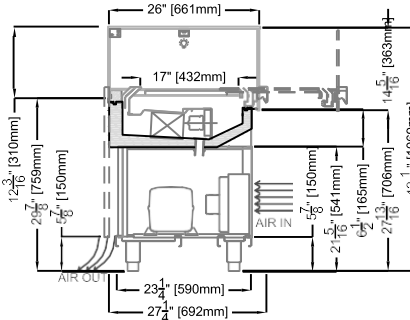

GEM DPA90SQ

ALL MODELS TO MATCH WITH GEM DPA90SQ

OPTIONAL

GEM – LIFT UP TOP GLASS

GEM NARROW – 27 1/4"D

*Oscartek reserves the right to change, modify, discontinue, or change any features, sizes, or capacity on any model without prior notice.

GEM DELI/PASTRY				
TECHNICAL FEATURES		MODELS		
		GEM DP900 (GEMDPDRW35R4)	GEM DP1300 (GEMDPDRW51R4)	GEM DP1500 (GEMDPDRW59R4)
External Dimensions (L-D-H) Inches-MM	Inches MM	*35 9/16" - 34 1/8" - 42 1/16" *903 - 867 - 1069	*51 5/16" - 34 1/8" - 42 1/16" *1303 - 867 - 1069	*59 3/16" - 34 1/8" - 42 1/16" *1503 - 867 - 1069
Crated Dimensions (L-D-H) Inches-MM	Inches MM	43" - 41" - 58" 1092- 1041 - 1473	59" - 41" - 58" 1500 - 1041 - 1473	67" - 41" - 58" 1700 - 1041 - 1473
Refrigeration	Type	Ventilated	Ventilated	Ventilated
Refrigeration Display Area	Type	Deck	Deck	Deck
Operating Temperature	°F	39°F	39°F	39°F
Compressor	Nr./Type	1 / Hermetic	1 / Hermetic	1 / Hermetic
BTU'S @ +14°F Evap Temperature	BTU's	1900	2700	3100
Electric Supply	(V/Ph/Hz)	115/1/60	115/1/60	115/1/60
Power Consumption	(W/A)	690/6.4	800/7.5	1000/9.2
Defrost	Mode/Type	Air	Air	Air
Climatic Class	°F/H.R.	75°F-55%RH	75°F-55%RH	75°F-55%RH
Refrigerant	Type	R404A / R452A	R404A / R452A	R404A / R452A
Pipe Size (Inches)	Suction, Liquid	3/8" Suction, 1/4" Liquid	1/2" Suction, 1/4" Liquid	1/2" Suction, 1/4" Liquid
Net Weights	Lb	230	280	330
Crated Weights	Lb	445	495	545