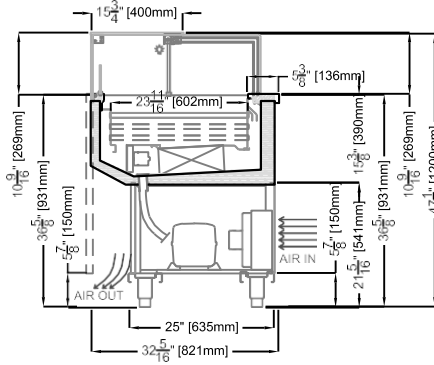

GEM DPA90SQ