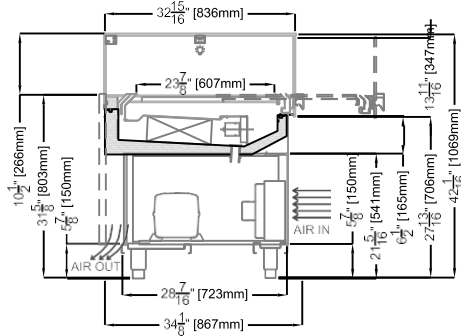

Discover the Art of Display...

Project Name: _____

Item #: _____ Quantity: _____

GEM DELI/PASTRY

MODELS: GEM DP900, GEM DP1300, GEM DP1500, GEM DP1700, GEM DP2100, GEM DPA90SQ

SECTION VIEWS

STANDARD

ALL MODELS EXCEPT FOR GEM DPA90SQ