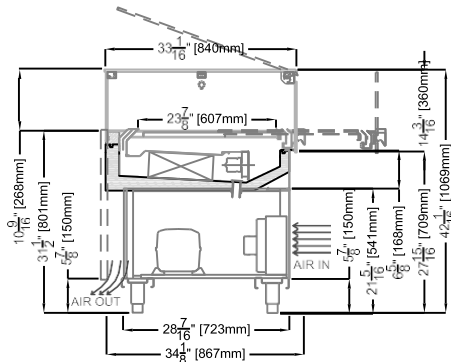

GEM DPA90SQ

ALL MODELS TO MATCH WITH GEM DPA90SQ

OPTIONAL

GEM – LIFT UP TOP GLASS

GEM NARROW – 27 1/4"D

*Oscartek reserves the right to change, modify, discontinue, or change any features, sizes, or capacity on any model without prior notice.

GEM DELI/PASTRY				
TECHNICAL FEATURES		MODELS		
		GEM DP900 (GEMDPDRW35R4)	GEM DP1300 (GEMDPDRW51R4)	GEM DP1500 (GEMDPDRW59R4)
External Dimensions (L-D-H) Inches-MM	Inches MM	*35 9/16" - 34 1/8" - 42 1/16" *903 - 867 - 1069	*51 5/16" - 34 1/8" - 42 1/16" *1303 - 867 - 1069	*59 3/16" - 34 1/8" - 42 1/16" *1503 - 867 - 1069
Crated Dimensions (L-D-H) Inches-MM	Inches MM	43" - 41" - 58" 1092- 1041 - 1473	59" - 41" - 58" 1500 - 1041 - 1473	67" - 41" - 58" 1700 - 1041 - 1473
Refrigeration	Type	Ventilated	Ventilated	Ventilated
Refrigeration Display Area	Type	Deck	Deck	Deck
Operating Temperature	°F	39°F	39°F	39°F
Compressor	Nr./Type	1 / Hermetic	1 / Hermetic	1 / Hermetic
BTU'S @ +14°F Evap Temperature	BTU's	1900	2700	3100
Electric Supply	(V/Ph/Hz)	115/1/60	115/1/60	115/1/60
Power Consumption	(W/A)	690/6.4	800/7.5	1000/9.2
Defrost	Mode/Type	Air	Air	Air
Climatic Class	°F/H.R.	75°F-55%RH	75°F-55%RH	75°F-55%RH
Refrigerant	Type	R404A / R452A	R404A / R452A	R404A / R452A
Pipe Size (Inches)	Suction, Liquid	3/8" Suction, 1/4" Liquid	1/2" Suction, 1/4" Liquid	1/2" Suction, 1/4" Liquid
Net Weights	Lb	230	280	330
Crated Weights	Lb	445	495	545