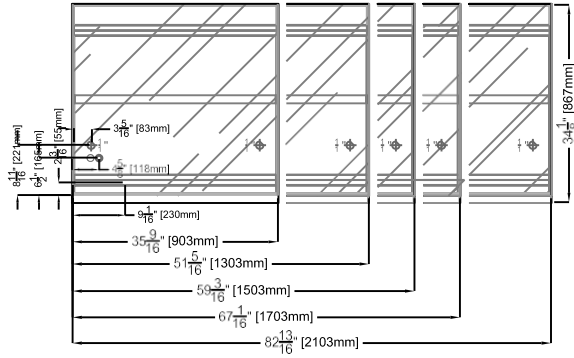

GEM DELI/PASTRY

MODELS: GEM DP900, GEM DP1300, GEM DP1500, GEM DP1700, GEM DP2100, GEM DPA90SQ

PLAN VIEWS

GEM DELI/PASTRY LINEAR MODELS