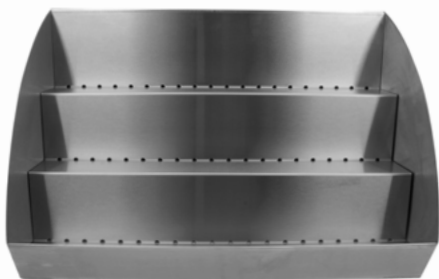

Beverage Service

Good to the last drop

Brilliantly designed tilted rows with small holes at the back allow condensation to drain away while keeping the cold air flowing from the ice tray deck below. For a single-tier display, just use the deck and an ice-filled food pan as a beverage tub!

ST11722001K

Beverage Station Kit

Includes: stainless Steel Beverage Station top, steel deck unit, and protective transport case