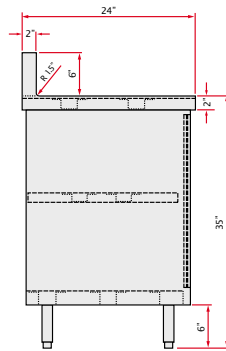

## 6" Backsplash Open Cabinet

- All Heavy Duty Series Stainless Steel Construction
- Fully Welded and Assembled
- Reinforced Frame and H-Style Hat Channels
- Adjustable Stainless Steel Intermediate Shelf
- Adjustable Stainless Steel heavy duty Leg Assembly
- Optional Drawers come complete with Locks
- Full extension drawer slides

Dimensions for 24" deep cabinet

Model No. with open front	Weight lbs.	Model No. with open front & 3 drawers	Weight lbs.	Size D" x L" x H"
<b>24" DEEP CABINETS with 6" Backsplash</b>				
CO2436B	120	CO2436BD	130	24 x 36 x 35/41
CO2442B	130	CO2442BD	140	24 x 42 x 35/41
CO2448B	140	CO2448BD	150	24 x 48 x 35/41
CO2460B	165	CO2460BD	175	24 x 60 x 35/41
CO2472B	200	CO2472BD	210	24 x 72 x 35/41
CO2484B	230	CO2484BD	240	24 x 84 x 35/41
CO2496B	260	CO2496BD	270	24 x 96 x 35/41
<b>30" DEEP CABINETS with 6" Backsplash</b>				
CO3036B	130	CO3036BD	140	30 x 36 x 35/41
CO3042B	145	CO3042BD	155	30 x 42 x 35/41
CO3048B	160	CO3048BD	170	30 x 48 x 35/41
CO3060B	190	CO3060BD	200	30 x 60 x 35/41
CO3072B	220	CO3072BD	230	30 x 72 x 35/41
CO3084B	250	CO3084BD	260	30 x 84 x 35/41
CO3096B	280	CO3096BD	290	30 x 96 x 35/41

Sizes nominal, specifications subject to change without notice.

6"H x 2"D box style radius  
backsplash

Optional Sinks, Factory Installed  
see price chart on page 41

Model No. CO3048BD