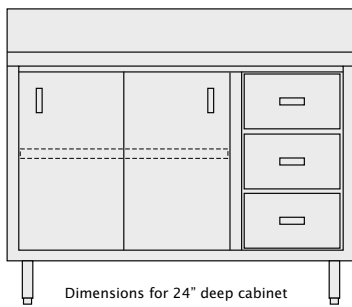

## 6" Backsplash Open Cabinet

- All Heavy Duty Series Stainless Steel Construction
- Fully Welded and Assembled
- Reinforced Frame and H-Style Hat Channels
- Adjustable Stainless Steel Intermediate Shelf
- Adjustable Stainless Steel heavy duty Leg Assembly
- Optional Drawers come complete with Locks
- Full extension drawer slides

Dimensions for 24" deep cabinet

Model No. with open front	Weight lbs.	Model No. with open front & 3 drawers	Weight lbs.	Size D" x L" x H"
<b>24" DEEP CABINETS with 6" Backsplash</b>				
CO2436B	120	CO2436BD	130	24 x 36 x 35/41
CO2442B	130	CO2442BD	140	24 x 42 x 35/41
CO2448B	140	CO2448BD	150	24 x 48 x 35/41
CO2460B	165	CO2460BD	175	24 x 60 x 35/41
CO2472B	200	CO2472BD	210	24 x 72 x 35/41
CO2484B	230	CO2484BD	240	24 x 84 x 35/41
CO2496B	260	CO2496BD	270	24 x 96 x 35/41
<b>30" DEEP CABINETS with 6" Backsplash</b>				
CO3036B	130	CO3036BD	140	30 x 36 x 35/41
CO3042B	145	CO3042BD	155	30 x 42 x 35/41
CO3048B	160	CO3048BD	170	30 x 48 x 35/41
CO3060B	190	CO3060BD	200	30 x 60 x 35/41
CO3072B	220	CO3072BD	230	30 x 72 x 35/41
CO3084B	250	CO3084BD	260	30 x 84 x 35/41
CO3096B	280	CO3096BD	290	30 x 96 x 35/41

Sizes nominal, specifications subject to change without notice.

6"H x 2"D box style radius  
backsplash

Optional Sinks, Factory Installed  
see price chart on page 41

Model No. CO3048BD