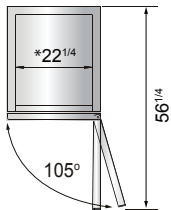

Models	Door	Capacity (Cu.Ft.)	Shelves	Casters (inch)	Amps (A)	Voltage (V/Hz/Ph)	HP	Refrigerant	Exterior Dimensions (inch)	Net Weight (lbs)	Gross Weight (lbs)
MBF8501GR	1	19.1	3	4	6.3	115/60/1	1/2	R290	27×31 ^{7/10} ×83 ^{1/10}	265	298
MBF8502GR	2	28.5	6	4	8.6	115/60/1	3/4	R290	39 ^{1/2} ×31 ^{7/10} ×83 ^{1/10}	330	379
MBF8503GR	2	44.8	6	4	8.6	115/60/1	3/4	R290	54 ^{2/5} ×31 ^{7/10} ×83 ^{1/10}	410	465
MBF8504GR	3	68	9	4	6.2	208-230/115/60/1	1	R290	81 ^{9/10} ×31 ^{7/10} ×83 ^{1/10}	551	628

PLAN VIEW

MBF8501GR

MBF8502GR

MBF8503GR

MBF8504GR

*Interior Dimensions

SELF-CLOSING AND STAY OPEN DOOR FEATURE

Casters