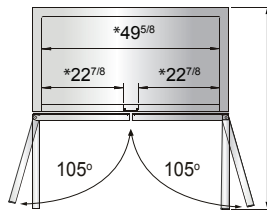

Models	Door	Capacity (Cu.Ft.)	Shelves	Casters (inch)	Amps (A)	Voltage (V/Hz/Ph)	HP	Refrigerant	Exterior Dimensions (inch)	Net Weight (lbs)	Gross Weight (lbs)
MBF8501GR	1	19.1	3	4	6.3	115/60/1	1/2	R290	27×31 ^{7/10} ×83 ^{1/10}	265	298
MBF8502GR	2	28.5	6	4	8.6	115/60/1	3/4	R290	39 ^{1/2} ×31 ^{7/10} ×83 ^{1/10}	330	379
MBF8503GR	2	44.8	6	4	8.6	115/60/1	3/4	R290	54 ^{2/5} ×31 ^{7/10} ×83 ^{1/10}	410	465
MBF8504GR	3	68	9	4	6.2	208-230/115/60/1	1	R290	81 ^{9/10} ×31 ^{7/10} ×83 ^{1/10}	551	628

PLAN VIEW

MBF8501GR

MBF8502GR

MBF8503GR

MBF8504GR

*Interior Dimensions

SELF-CLOSING AND STAY OPEN DOOR FEATURE

Casters