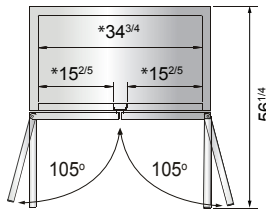

Models	Door	Capacity (Cu.Ft.)	Shelves	Casters (inch)	Amps (A)	Voltage (V/Hz/Ph)	HP	Refrigerant	Exterior Dimensions (inch)	Net Weight (lbs)	Gross Weight (lbs)
MBF8501GR	1	19.1	3	4	6.3	115/60/1	1/2	R290	27×31 ^{7/10} ×83 ^{1/10}	265	298
MBF8502GR	2	28.5	6	4	8.6	115/60/1	3/4	R290	39 ^{1/2} ×31 ^{7/10} ×83 ^{1/10}	330	379
MBF8503GR	2	44.8	6	4	8.6	115/60/1	3/4	R290	54 ^{2/5} ×31 ^{7/10} ×83 ^{1/10}	410	465
MBF8504GR	3	68	9	4	6.2	208-230/115/60/1	1	R290	81 ^{9/10} ×31 ^{7/10} ×83 ^{1/10}	551	628

PLAN VIEW

MBF8501GR

MBF8502GR

MBF8503GR

MBF8504GR

*Interior Dimensions

SELF-CLOSING AND STAY OPEN DOOR FEATURE

Casters