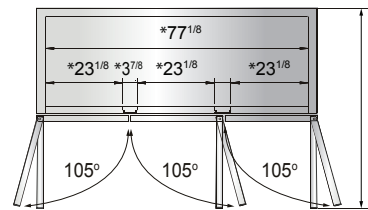

Models	Door	Capacity (Cu.Ft.)	Shelves	Casters (inch)	Amps (A)	Voltage (V/Hz/Ph)	HP	Refrigerant	Exterior Dimensions (inch)	Net Weight (lbs)	Gross Weight (lbs)
MBF8501GR	1	19.1	3	4	6.3	115/60/1	1/2	R290	27×31 ^{7/10} ×83 ^{1/10}	265	298
MBF8502GR	2	28.5	6	4	8.6	115/60/1	3/4	R290	39 ^{1/2} ×31 ^{7/10} ×83 ^{1/10}	330	379
MBF8503GR	2	44.8	6	4	8.6	115/60/1	3/4	R290	54 ^{2/5} ×31 ^{7/10} ×83 ^{1/10}	410	465
MBF8504GR	3	68	9	4	6.2	208-230/115/60/1	1	R290	81 ^{9/10} ×31 ^{7/10} ×83 ^{1/10}	551	628

PLAN VIEW

MBF8501GR

MBF8502GR

MBF8503GR

MBF8504GR

*Interior Dimensions

SELF-CLOSING AND STAY OPEN DOOR FEATURE

Casters