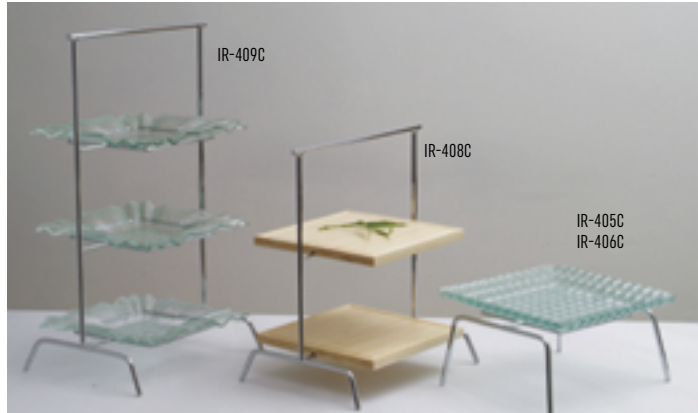

Tiered Display Stands

Shown with GL-SQFCRN12
(page 181), sold separately

Shown with BCB-100
(page 180), sold separately

Shown with GL-SQW12
(page 181), sold separately

Shown with GL-SQFCRN12
(page 181), sold separately

Shown with BCB-100
(page 180), sold separately

Shown with GL-SQW12
(page 181), sold separately

Black Tiered Display Stands

IR-400B	3" tall 1-Tier Black, 12.25" x 12"	7.6 cm, 31.1 cm x 30.4 cm	1 ea.
IR-401B	6" tall 1-Tier Black, 13.25" x 12"	15.2 cm, 33.7 cm x 30.4 cm	1 ea.
IR-402B	9" tall 1-Tier Black, 14.24 x 12"	22.9 cm, 36.2 cm x 30.4 cm	1 ea.
IR-403B	19" tall 2-Tier Black, 15.75" x 12"	48.3 cm, 40 cm x 30.4 cm	1 ea.
IR-404B	27" tall 3-Tier Black, 15.75" x 12"	68.6 cm, 40 cm x 30.4 cm	1 ea.

IR-400B, IR-401B, IR-402B fits BCB-101, GL-SQFCRN12, CD-3042 see pages 180.

Chrome Tiered Display Stands

IR-405C	3" tall 1-Tier Chrome, 12.25" x 12"	7.6 cm, 31.1 cm x 30.4 cm	1 ea.
IR-406C	6" tall 1-Tier Chrome, 13.25" x 12"	15.2 cm, 33.7 cm x 30.4 cm	1 ea.
IR-408C	19" tall 2-Tier Chrome, 15.75" x 12"	48.3 cm, 40 cm x 30.4 cm	1 ea.
IR-409C	27" tall 3-Tier Chrome, 15.75" x 12"	68.6 cm, 40 cm x 30.4 cm	1 ea.

Shown with BCB-100 (page 180),
sold separately

Round Risers

*IR-501B	6" tall 1-Tier Black, 20.25" x 10"	15.2 cm, 51.4 cm x 25.4 cm	1 ea.
IR-502B	19" 2-Tier tall Black, 20.25" x 10"	48.3 cm, 51.4 cm x 25.4 cm	1 ea.
*IR-503B	27" 3-Tier tall Black, 29.25" x 10"	68.6 cm, 74.3 cm x 25.4 cm	1 ea.
*IR-505C	6" tall 1-Tier Chrome, 20.25" x 10"	15.2 cm, 51.4 cm x 25.4 cm	1 ea.
*IR-506C	19" tall 2-Tier Chrome, 20.25" x 10"	48.3 cm, 51.4 cm x 25.4 cm	1 ea.
IR-507C	27" tall 3-Tier Chrome, 20.25" x 10"	68.6 cm, 51.4 cm x 25.4 cm	1 ea.