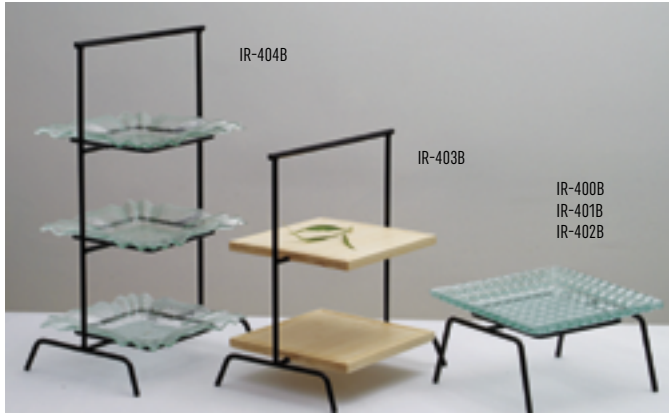

Tiered Display Stands

Shown with GL-SQFCRN12
(page 181), sold separately

Shown with BCB-100
(page 180), sold separately

Shown with GL-SQW12
(page 181), sold separately

Shown with GL-SQFCRN12
(page 181), sold separately

Shown with BCB-100
(page 180), sold separately

Shown with GL-SQW12
(page 181), sold separately

Black Tiered Display Stands

IR-400B	3" tall 1-Tier Black, 12.25" x 12"	7.6 cm, 31.1 cm x 30.4 cm	1 ea.
IR-401B	6" tall 1-Tier Black, 13.25" x 12"	15.2 cm, 33.7 cm x 30.4 cm	1 ea.
IR-402B	9" tall 1-Tier Black, 14.24 x 12"	22.9 cm, 36.2 cm x 30.4 cm	1 ea.
IR-403B	19" tall 2-Tier Black, 15.75" x 12"	48.3 cm, 40 cm x 30.4 cm	1 ea.
IR-404B	27" tall 3-Tier Black, 15.75" x 12"	68.6 cm, 40 cm x 30.4 cm	1 ea.

IR-400B, IR-401B, IR-402B fits BCB-101, GL-SQFCRN12, CD-3042 see pages 180.

Chrome Tiered Display Stands

IR-405C	3" tall 1-Tier Chrome, 12.25" x 12"	7.6 cm, 31.1 cm x 30.4 cm	1 ea.
IR-406C	6" tall 1-Tier Chrome, 13.25" x 12"	15.2 cm, 33.7 cm x 30.4 cm	1 ea.
IR-408C	19" tall 2-Tier Chrome, 15.75" x 12"	48.3 cm, 40 cm x 30.4 cm	1 ea.
IR-409C	27" tall 3-Tier Chrome, 15.75" x 12"	68.6 cm, 40 cm x 30.4 cm	1 ea.

Shown with BCB-100 (page 180),
sold separately

Round Risers

*IR-501B	6" tall 1-Tier Black, 20.25" x 10"	15.2 cm, 51.4 cm x 25.4 cm	1 ea.
IR-502B	19" 2-Tier tall Black, 20.25" x 10"	48.3 cm, 51.4 cm x 25.4 cm	1 ea.
*IR-503B	27" 3-Tier tall Black, 29.25" x 10"	68.6 cm, 74.3 cm x 25.4 cm	1 ea.
*IR-505C	6" tall 1-Tier Chrome, 20.25" x 10"	15.2 cm, 51.4 cm x 25.4 cm	1 ea.
*IR-506C	19" tall 2-Tier Chrome, 20.25" x 10"	48.3 cm, 51.4 cm x 25.4 cm	1 ea.
IR-507C	27" tall 3-Tier Chrome, 20.25" x 10"	68.6 cm, 51.4 cm x 25.4 cm	1 ea.