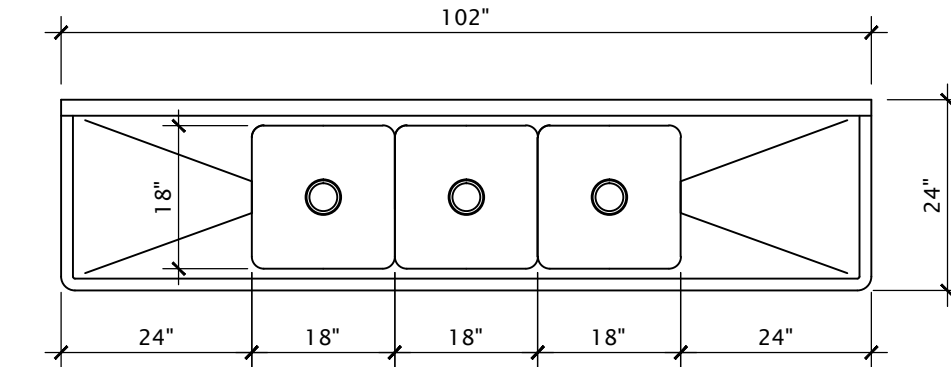

Item No: _____

Model No: _____

Qty: _____

Project: _____

CENTRE Drain Sinks

- 18 gauge heavy duty stainless steel construction
- 13" Deep Bowls
- "All-Coved" corner construction
- 1.5 inch diameter radius
- Galvanized legs, 1 5/8" in diameter
- Adjustable bullet feet
- 3.5 inch diameter drain holes (drain baskets included)
- Faucet holes on 8 inch centres (faucets not included)
- Available 16 Gauge if required
- 1 1/2" Drain
- Shipped knock down
- Fully welded available if required