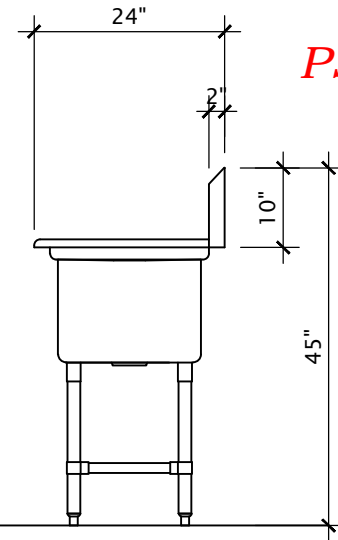

Item No: _____

Model No: _____

Qty: _____

Project: _____

CENTRE Drain Sinks

- 18 gauge heavy duty stainless steel construction
- 13" Deep Bowls
- "All-Coved" corner construction
- 1.5 inch diameter radius
- Galvanized legs, 1 5/8" in diameter
- Adjustable bullet feet
- 3.5 inch diameter drain holes (drain baskets included)
- Faucet holes on 8 inch centres (faucets not included)
- Available 16 Gauge if required
- 1 1/2" Drain
- Shipped knock down
- Fully welded available if required