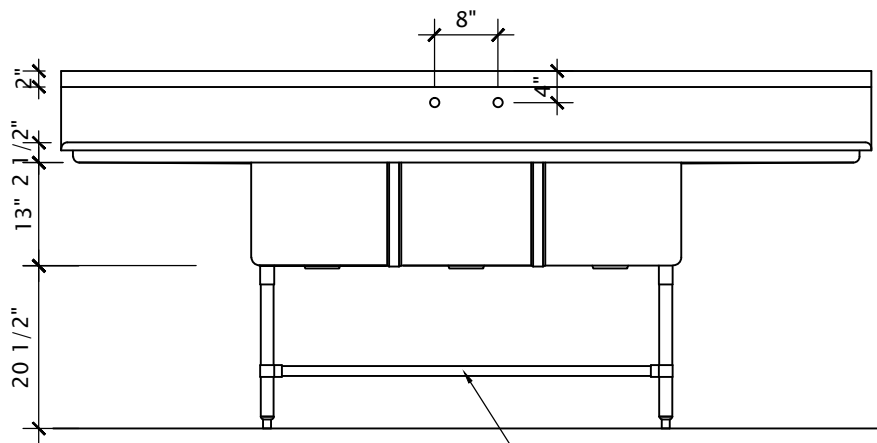

Item No: _____

Model No: _____

Qty: _____

Project: _____

CENTRE Drain Sinks

- 18 gauge heavy duty stainless steel construction
- 13" Deep Bowls
- "All-Coved" corner construction
- 1.5 inch diameter radius
- Galvanized legs, 1 5/8" in diameter
- Adjustable bullet feet
- 3.5 inch diameter drain holes (drain baskets included)
- Faucet holes on 8 inch centres (faucets not included)
- Available 16 Gauge if required
- 1 1/2" Drain
- Shipped knock down
- Fully welded available if required