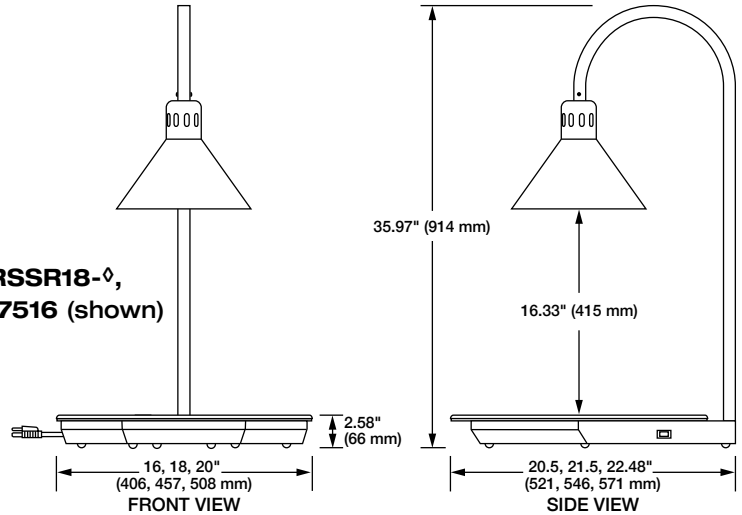

GRSSR16-◇, GRSSR18-◇,
GRSSR20-DL77516 (shown)

SPECIFICATIONS

Glo-Ray® Simulated Stone[▲] Round Portable Heated Shelves

The shaded areas contain electrical information for international models

Model	Dimensions (Diameter x Height)	Volts	Phase	Watts	Amps	Plug	Ship Weight
GRSSR-16	16" x 2.58" (406 x 66 mm)	120	Single	250	2.1	NEMA 5-15P	14 lbs. (7 kg)
		100	Single	180	1.8	NEMA 5-15P	14 lbs. (7 kg)
		220-230 (CE)	Single	190-220	0.8-0.9	CEE 7/7 Schuko	
		230-240 (CE)	Single	220-250	0.9-1.0	BS-1363	
GRSSR-18	18" x 2.58" (457 x 66 mm)	120	Single	325	2.7	NEMA 5-15P	16 lbs. (8 kg)
		100	Single	230	2.3	NEMA 5-15P	16 lbs. (8 kg)
		220-230 (CE)	Single	265-295	1.2-1.3	CEE 7/7 Schuko	
		230-240 (CE)	Single	295-325	1.3-1.4	BS-1363	
GRSSR-20	20" x 2.58" (508 x 66 mm)	120	Single	400	3.3	NEMA 5-15P	18 lbs. (9 kg)
		100	Single	270	2.7	NEMA 5-15P	18 lbs. (9 kg)
		220-230 (CE)	Single	330-370	1.5-1.6	CEE 7/7 Schuko	
		230-240 (CE)	Single	370-400	1.6-1.7	BS-1363	

Glo-Ray® Simulated Stone[▲] Round Portable Heated Shelves with Decorative Lamp

Model	Dimensions (W x Depth x H)	Volts	Phase	Total Watts	Total Amps	Plug	Ship Weight
GRSSR16-DL77516◇	16" x 20.5" x 35.97" (406 x 521 x 914 mm)	120	Single	500	4.2	NEMA 5-15P	27 lbs. (13 kg)
GRSSR18-DL77516◇	18" x 21.5" x 35.97" (457 x 546 x 914 mm)	120	Single	575	4.8	NEMA 5-15P	30 lbs. (14 kg)
GRSSR20-DL77516	20" x 22.48" x 35.97" (508 x 571 x 914 mm)	120	Single	650	5.4	NEMA 5-15P	32 lbs. (15 kg)
		100	Single	450	4.5	NEMA 5-15P	32 lbs. (15 kg)
		220-230 (CE)	Single	550-600	2.5-2.6	CEE 7/7 Schuko	
		230-240 (CE)	Single	600-650	2.6-2.7	BS-1363	

▲ Simulated Stone is Swanstone®

◇ The 16" (406 mm) and 18" (457 mm) base models have the switch and dial on the opposite side than the 20" (508 mm) base model.