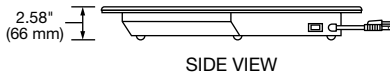

TOP VIEW

SIDE VIEW