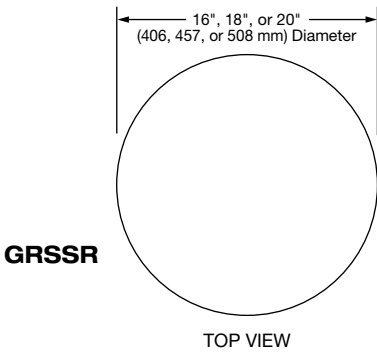

Glo-Ray® Simulated Stone[▲] Round Portable Heated Shelves

Models: GRSSR-16, -18, -20 and GRSSR16-, GRSSR18-, GRSSR20-DL77516

GRSSR