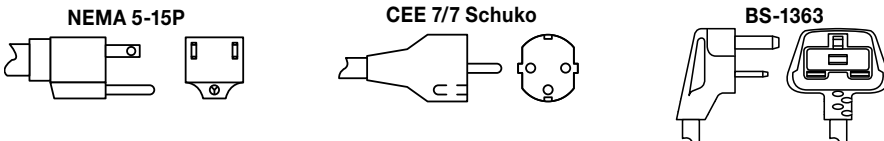

PLUG CONFIGURATIONS

PRODUCT SPECS

Glo-Ray® Simulated Stone[▲] Round Portable Heated Shelves

The Simulated Stone Round Portable Heated Shelf shall be a Glo-Ray model ... as manufactured by the Hatco Corporation, Milwaukee, WI 53234 U.S.A.

The Glo-Ray Simulated Stone Round Portable Heated Shelf shall be rated at ... watts, ... volts, and ... inches (millimeters) in overall width. It shall consist of a food-safe material, thermostatically-controlled heated base, and a 6' (1829 mm) cord with plug attached. The Lamp shall be ... inches (millimeters) in overall length and be ... inches (millimeters)

away from the shelf. It shall consist of a powdercoated vented lamp shade in anti-microbial Designer Color with heat bulb and mounting. Options include Designer Color for base or risers, two simulated stone colors. Accessories for the GRSSRxx-DL77516 include a cutting board and bulbs.

All Hatco blanket heating elements warranted against burnout for one year, U.S. and Canada only.

HATCO CORPORATION | P.O. Box 340500 Milwaukee, WI 53234-0500 U.S.A. | (800) 558-0607 | (414) 671-6350

www.hatcocorp.com | support@hatcocorp.com | [Find a Hatco Rep](#) | [Image Library](#) | [Document Library](#) | [Chat](#)