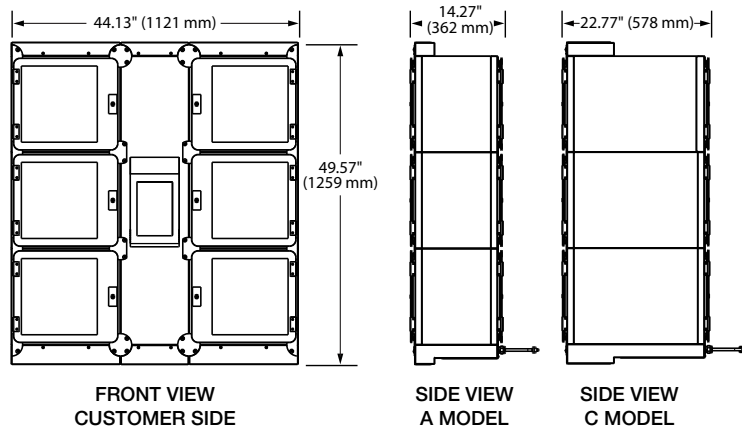

Flav-R 2-Go® Locker System - Built-In

Models: F2GB-22-A, -23-A, -3-A, -32-A, -33-A, 42-A, -43-A, -52-A
F2GB-22-C, -23-C, -3-C, -32-C, -33-C, 42-C, -43-C, -52-C

F2GB-22

Cut-Out Dimensions

Model	Width - (Min to Max)	Height - (Min to Max)
F2GB-22	44.38" to 44.88" (1127 to 1140 mm)	31.98" to 32.48" (812 to 825 mm)
F2GB-23	44.38" to 44.88" (1127 to 1140 mm)	46.79" to 47.29" (1188 to 1201 mm)
F2GB-3	61.18" to 61.68" (1554 to 1567 mm)	17.17" to 17.67" (436 to 449 mm)
F2GB-32	61.18" to 61.68" (1554 to 1567 mm)	31.98" to 32.48" (812 to 825 mm)
F2GB-33	61.18" to 61.68" (1554 to 1567 mm)	46.79" to 47.29" (1188 to 1201 mm)
F2GB-42	78" to 78.5" (1981 to 1994 mm)	31.98" to 32.48" (812 to 825 mm)
F2GB-43	78 to 78.50" (1981 to 1994 mm)	46.79" to 47.29" (1188 to 1201 mm)
F2GB-52	94.8" to 95.3" (2408 to 2421 mm)	31.98" to 32.48" (812 to 825 mm)

F2GB-23

F2GB-3

F2GB-32

HATCO CORPORATION | P.O. Box 340500 Milwaukee, WI 53234-0500 U.S.A. | (800) 558-0607 | (414) 671-6350

www.hatcocorp.com | support@hatcocorp.com | [Find a Hatco Rep](#) | [Image Library](#) | [Document Library](#) | [Chat](#)