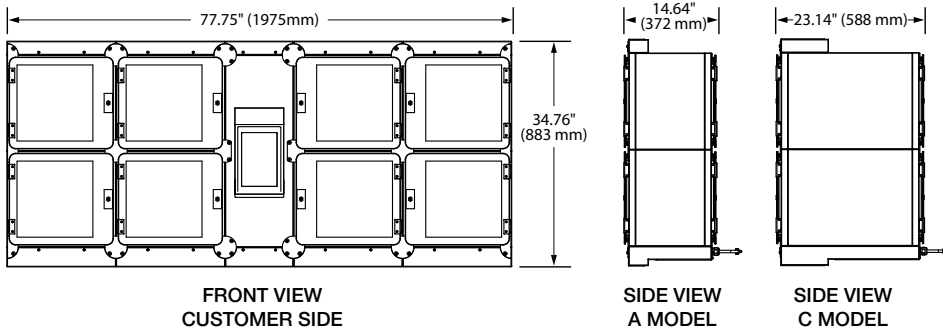

Flav-R 2-Go® Locker System - Built-In

Models: F2GB-22-A, -23-A, -3-A, -32-A, -33-A, 42-A, -43-A, -52-A
F2GB-22-C, -23-C, -3-C, -32-C, -33-C, 42-C, -43-C, -52-C

F2GB-33

F2GB-42

F2GB-43

F2GB-52

HATCO CORPORATION | P.O. Box 340500 Milwaukee, WI 53234-0500 U.S.A. | (800) 558-0607 | (414) 671-6350

www.hatcocorp.com | support@hatcocorp.com | [Find a Hatco Rep](#) | [Image Library](#) | [Document Library](#) | [Chat](#)