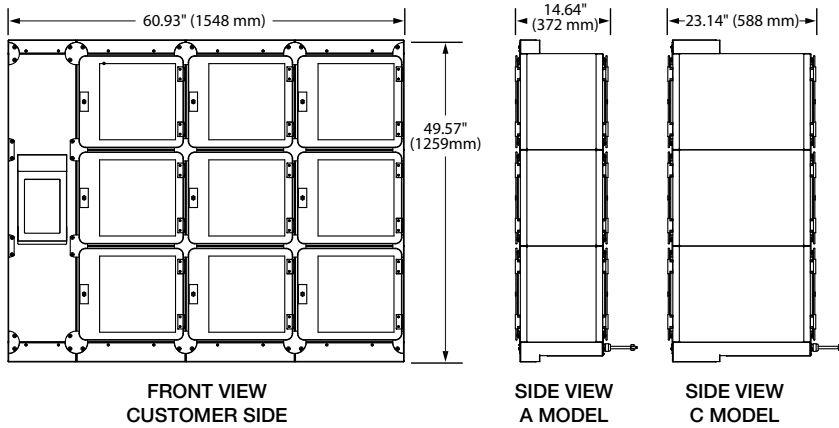

Flav-R 2-Go® Locker System - Built-In

Models: F2GB-22-A, -23-A, -3-A, -32-A, -33-A, 42-A, -43-A, -52-A
F2GB-22-C, -23-C, -3-C, -32-C, -33-C, 42-C, -43-C, -52-C

F2GB-33

F2GB-42