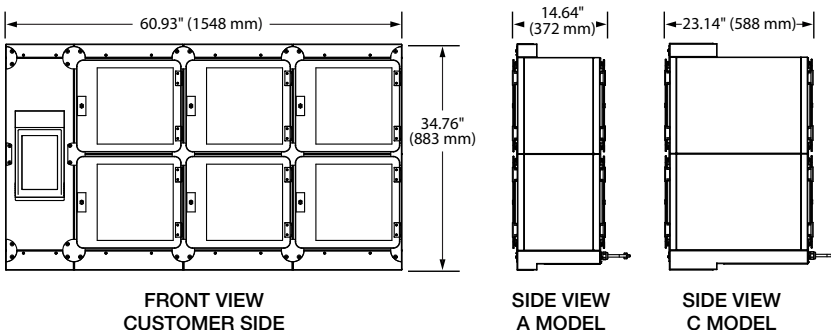

F2GB-32

HATCO CORPORATION | P.O. Box 340500 Milwaukee, WI 53234-0500 U.S.A. | (800) 558-0607 | (414) 671-6350

www.hatcocorp.com | support@hatcocorp.com | [Find a Hatco Rep](#) | [Image Library](#) | [Document Library](#) | [Chat](#)