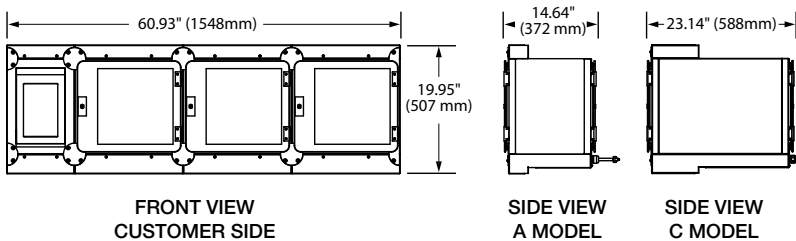

Flav-R 2-Go® Locker System - Built-In

Models: F2GB-22-A, -23-A, -3-A, -32-A, -33-A, 42-A, -43-A, -52-A
F2GB-22-C, -23-C, -3-C, -32-C, -33-C, 42-C, -43-C, -52-C

F2GB-22

Cut-Out Dimensions

Model	Width - (Min to Max)	Height - (Min to Max)
F2GB-22	44.38" to 44.88" (1127 to 1140 mm)	31.98" to 32.48" (812 to 825 mm)
F2GB-23	44.38" to 44.88" (1127 to 1140 mm)	46.79" to 47.29" (1188 to 1201 mm)
F2GB-3	61.18" to 61.68" (1554 to 1567 mm)	17.17" to 17.67" (436 to 449 mm)
F2GB-32	61.18" to 61.68" (1554 to 1567 mm)	31.98" to 32.48" (812 to 825 mm)
F2GB-33	61.18" to 61.68" (1554 to 1567 mm)	46.79" to 47.29" (1188 to 1201 mm)
F2GB-42	78" to 78.5" (1981 to 1994 mm)	31.98" to 32.48" (812 to 825 mm)
F2GB-43	78 to 78.50" (1981 to 1994 mm)	46.79" to 47.29" (1188 to 1201 mm)
F2GB-52	94.8" to 95.3" (2408 to 2421 mm)	31.98" to 32.48" (812 to 825 mm)

F2GB-23

F2GB-3

F2GB-32

HATCO CORPORATION | P.O. Box 340500 Milwaukee, WI 53234-0500 U.S.A. | (800) 558-0607 | (414) 671-6350

www.hatcocorp.com | support@hatcocorp.com | [Find a Hatco Rep](#) | [Image Library](#) | [Document Library](#) | [Chat](#)