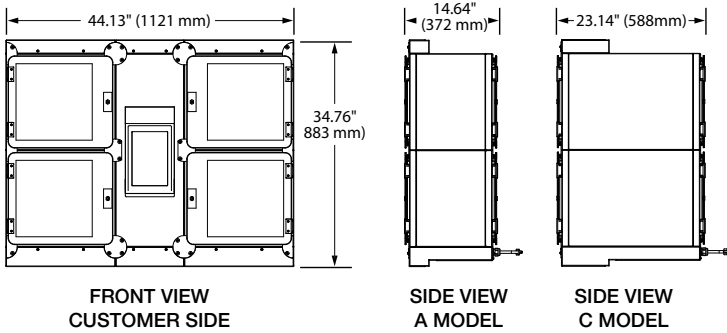

F2GB-22

Cut-Out Dimensions

Model	Width - (Min to Max)	Height - (Min to Max)
F2GB-22	44.38" to 44.88" (1127 to 1140 mm)	31.98" to 32.48" (812 to 825 mm)
F2GB-23	44.38" to 44.88" (1127 to 1140 mm)	46.79" to 47.29" (1188 to 1201 mm)
F2GB-3	61.18" to 61.68" (1554 to 1567 mm)	17.17" to 17.67" (436 to 449 mm)
F2GB-32	61.18" to 61.68" (1554 to 1567 mm)	31.98" to 32.48" (812 to 825 mm)
F2GB-33	61.18" to 61.68" (1554 to 1567 mm)	46.79" to 47.29" (1188 to 1201 mm)
F2GB-42	78" to 78.5" (1981 to 1994 mm)	31.98" to 32.48" (812 to 825 mm)
F2GB-43	78 to 78.50" (1981 to 1994 mm)	46.79" to 47.29" (1188 to 1201 mm)
F2GB-52	94.8" to 95.3" (2408 to 2421 mm)	31.98" to 32.48" (812 to 825 mm)