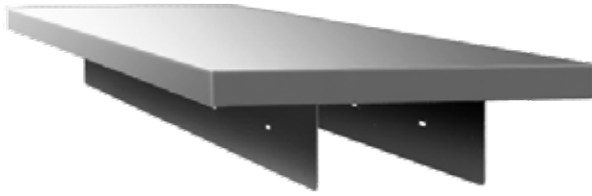

# Stainless Steel Pass-Through Serving Shelves

## Triangle Brackets Pass-Through Serving Shelves

- Promotes “pass-thru” area from kitchen to serving area
- Straight edge with all four ends 90° turned down edge
- Screws included for installation
- Adjustable brackets for different wall thickness

**Custom Made  
Sizes Available**

18” Models With Straight Turn Down Brackets

Item No.	D x W x H (in)	G. W. (lb)
WS-PT1824	18 x 24 x 5-1/2	36
WS-PT1836	18 x 36 x 5-1/2	39
WS-PT1848	18 x 48 x 5-1/2	44
WS-PT1860	18 x 60 x 5-1/2	55
WS-PT1872	18 x 72 x 5-1/2	70
WS-PT1884	18 x 84 x 5-1/2	81
WS-PT1896	18 x 96 x 5-1/2	110
WS-PT18108	18 x 108 x 5-1/2	120
WS-PT18120	18 x 120 x 5-1/2	134
WS-PT18132	18 x 132 x 5-1/2	144
WS-PT18144	18 x 144 x 5-1/2	159