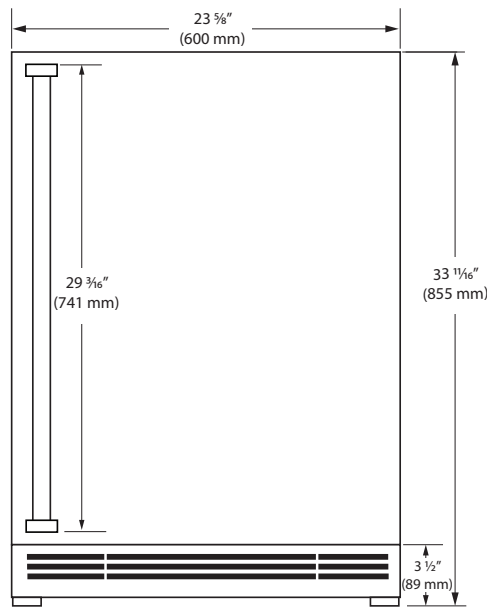

Specifications

VCRE524-SG33A dimensions: 33 1/16" H x 23 5/8" W x 22 15/16" D

VCRE524-SS33A dimensions: 33 1/16" H x 23 5/8" W x 22 15/16" D

VCWC524-SG33A dimensions: 33 1/16" H x 23 5/8" W x 22 15/16" D

VCWC524-SS33A dimensions: 33 1/16" H x 23 5/8" W x 22 15/16" D

Adjustable bright white or blue LED lighting

Convection cooling system provides a quick cool down and consistent temperature

Environmentally friendly R600a refrigerant: VCRE524-SG33A: 1.34 oz / VCRE524-SS33A: 1.06 oz / VCWC524-SG33A: 1.34 oz / VCWC524-SS33A: 1.59 oz

Full-depth lower interior with a volume of 5.2 cu ft

High efficiency variable speed compressor

NSF/ANSI Standard 7 compliant

Stainless steel cabinet, grille, and full-wrap door with lock

Temperature range: 34°F – 70°F

Accessories	Description	Shipping Weight
ULACASTERKIT24	24" Caster Kit	13 lb
ULAWINERACK24	Slide-out Wine Rack	8 lb
ULABIN24	Slide-out Bin	9 lb
ULASHELF24	Slide-out Metal Shelf	4 lb

Top

Front

Side

Back

Cabinet Cut-Out