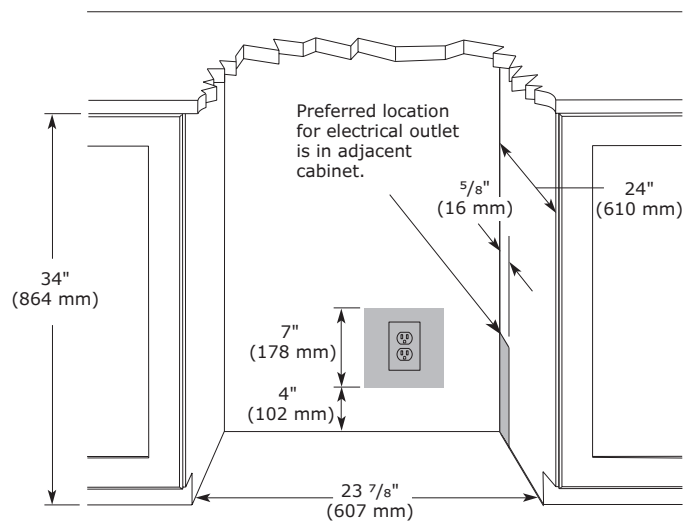

Specifications

VCRE524-SG33A dimensions: 33 1/16" H x 23 5/8" W x 22 15/16" D

VCRE524-SS33A dimensions: 33 1/16" H x 23 5/8" W x 22 15/16" D

VCWC524-SG33A dimensions: 33 1/16" H x 23 5/8" W x 22 15/16" D

VCWC524-SS33A dimensions: 33 1/16" H x 23 5/8" W x 22 15/16" D

Adjustable bright white or blue LED lighting

Convection cooling system provides a quick cool down and consistent temperature

Environmentally friendly R600a refrigerant: VCRE524-SG33A: 1.34 oz / VCRE524-SS33A: 1.06 oz / VCWC524-SG33A: 1.34 oz / VCWC524-SS33A: 1.59 oz

Full-depth lower interior with a volume of 5.2 cu ft

High efficiency variable speed compressor

NSF/ANSI Standard 7 compliant

Stainless steel cabinet, grille, and full-wrap door with lock

Temperature range: 34°F – 70°F

Accessories	Description	Shipping Weight
ULACASTERKIT24	24" Caster Kit	13 lb
ULAWINERACK24	Slide-out Wine Rack	8 lb
ULABIN24	Slide-out Bin	9 lb
ULASHELF24	Slide-out Metal Shelf	4 lb

Top

Front

Side

Back

Cabinet Cut-Out