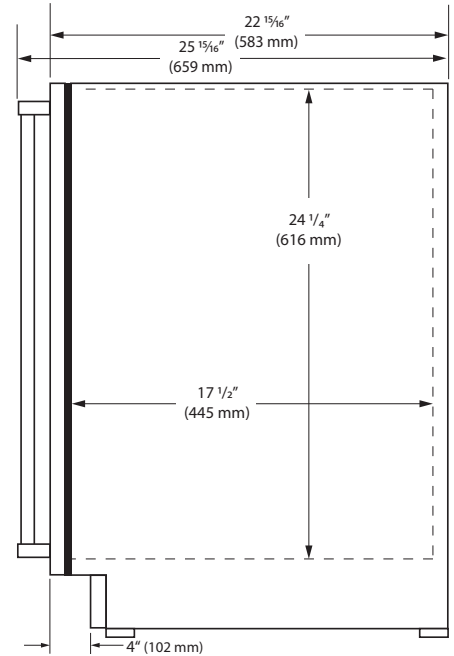

Specifications

VCRE524-SG33A dimensions: 33 1/16" H x 23 5/8" W x 22 15/16" D

VCRE524-SS33A dimensions: 33 1/16" H x 23 5/8" W x 22 15/16" D

VCWC524-SG33A dimensions: 33 1/16" H x 23 5/8" W x 22 15/16" D

VCWC524-SS33A dimensions: 33 1/16" H x 23 5/8" W x 22 15/16" D

Adjustable bright white or blue LED lighting

Convection cooling system provides a quick cool down and consistent temperature

Environmentally friendly R600a refrigerant: VCRE524-SG33A: 1.34 oz / VCRE524-SS33A: 1.06 oz / VCWC524-SG33A: 1.34 oz / VCWC524-SS33A: 1.59 oz

Full-depth lower interior with a volume of 5.2 cu ft

High efficiency variable speed compressor

NSF/ANSI Standard 7 compliant

Stainless steel cabinet, grille, and full-wrap door with lock

Temperature range: 34°F – 70°F

Accessories	Description	Shipping Weight
ULACASTERKIT24	24" Caster Kit	13 lb
ULAWINERACK24	Slide-out Wine Rack	8 lb
ULABIN24	Slide-out Bin	9 lb
ULASHELF24	Slide-out Metal Shelf	4 lb

Top

Front

Side

Back

Cabinet Cut-Out