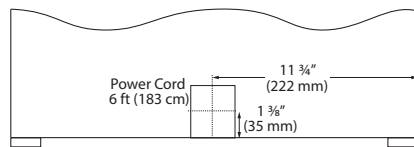

Specifications

VCRE524-SG33A dimensions: 33 1/16" H x 23 5/8" W x 22 15/16" D

VCRE524-SS33A dimensions: 33 1/16" H x 23 5/8" W x 22 15/16" D

VCWC524-SG33A dimensions: 33 1/16" H x 23 5/8" W x 22 15/16" D

VCWC524-SS33A dimensions: 33 1/16" H x 23 5/8" W x 22 15/16" D

Adjustable bright white or blue LED lighting

Convection cooling system provides a quick cool down and consistent temperature

Environmentally friendly R600a refrigerant: VCRE524-SG33A: 1.34 oz / VCRE524-SS33A: 1.06 oz / VCWC524-SG33A: 1.34 oz / VCWC524-SS33A: 1.59 oz

Accessories	Description	Shipping Weight
ULACASTERKIT24	24" Caster Kit	13 lb
ULAWINERACK24	Slide-out Wine Rack	8 lb
ULABIN24	Slide-out Bin	9 lb
ULASHELF24	Slide-out Metal Shelf	4 lb

Top

Front

Side

Back

Cabinet Cut-Out