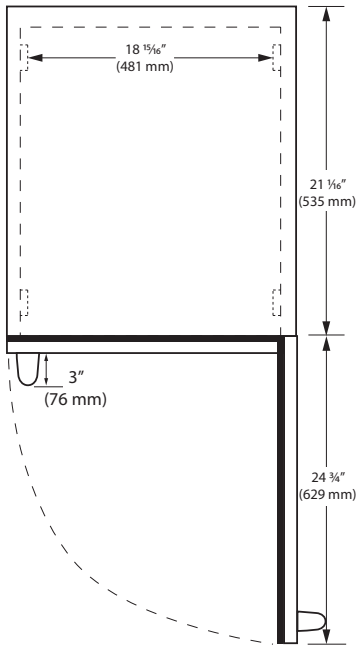

Specifications

VCRE524-SG33A dimensions: 33 1/16" H x 23 5/8" W x 22 15/16" D

VCRE524-SS33A dimensions: 33 1/16" H x 23 5/8" W x 22 15/16" D

VCWC524-SG33A dimensions: 33 1/16" H x 23 5/8" W x 22 15/16" D

VCWC524-SS33A dimensions: 33 1/16" H x 23 5/8" W x 22 15/16" D

Adjustable bright white or blue LED lighting

Convection cooling system provides a quick cool down and consistent temperature

Environmentally friendly R600a refrigerant: VCRE524-SG33A: 1.34 oz / VCRE524-SS33A: 1.06 oz / VCWC524-SG33A: 1.34 oz / VCWC524-SS33A: 1.59 oz

Full-depth lower interior with a volume of 5.2 cu ft

High efficiency variable speed compressor

NSF/ANSI Standard 7 compliant

Stainless steel cabinet, grille, and full-wrap door with lock

Temperature range: 34°F – 70°F

Accessories	Description	Shipping Weight
ULACASTERKIT24	24" Caster Kit	13 lb
ULAWINERACK24	Slide-out Wine Rack	8 lb
ULABIN24	Slide-out Bin	9 lb
ULASHELF24	Slide-out Metal Shelf	4 lb

Top

Front

Side

Back

Cabinet Cut-Out