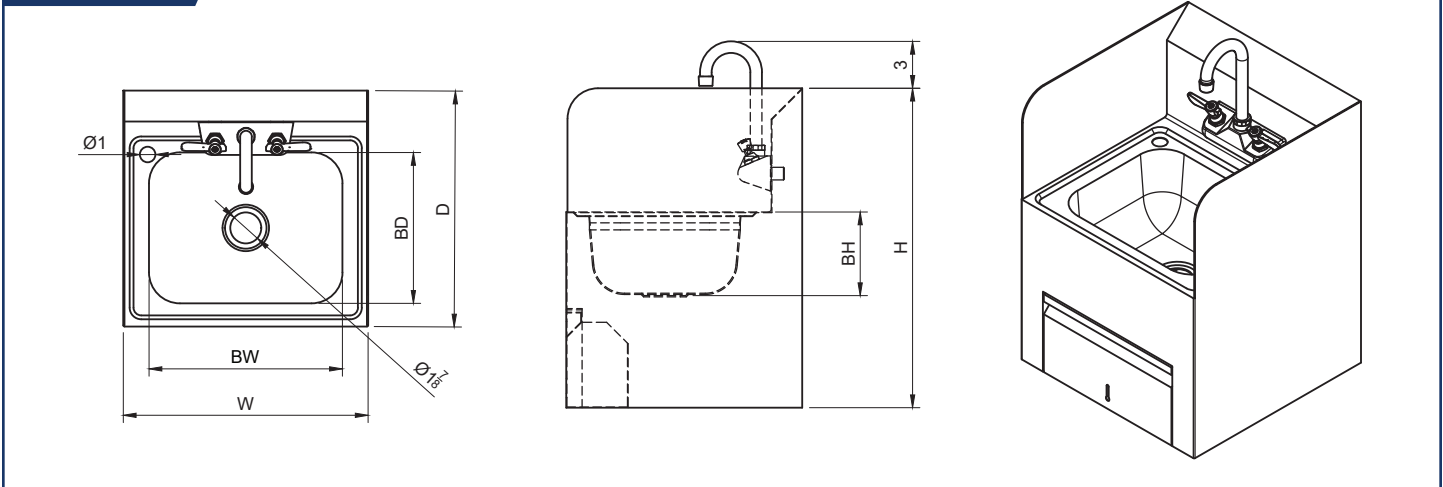

Item No.: _____
 Order No.: _____
 Qty: _____ Date: _____

SPLASH GUARD HAND SINK WITH TOWEL & SOAP DISPENSER

Features

- Polished finish stainless steel
- All welded construction
- 7-3/4" welded 3 side splashes
- 4" wall mount faucet hole
- 1-1/2" NPS drain outlet

Included Accessories:

Description Splash Guard Hand Sink with Towel & Soap Dispenser

Efficiently wash and sanitize your hands with this wall mount hand sink with gooseneck faucet! Keep your restaurant up to code without sacrificing space with this hand sink with a single bowl and 7-3/4" high 3 side splashes. This easy-to-clean, compact sink easily fits in tight spaces and securely attaches to any worktable or cabinet. Its attractive, yet simple design will be sure to encourage cleanliness in the kitchen.

Plan View HS-1615TS

Order No.	D x W x H (in)	BD x BW x BH (in)	G. W. (lb)
HS-1217TS	17-7/8 x 12-1/2 x 20	13-1/4 x 9-3/4 x 5-3/4	26
HS-1615TS	15-1/4 x 15-3/4 x 20	9-3/4 x 12-1/2 x 5-3/4	26
HS-2017TS	17-1/2 x 20-1/2 x 20	12-3/4 x 17-3/4 x 5-3/4	32