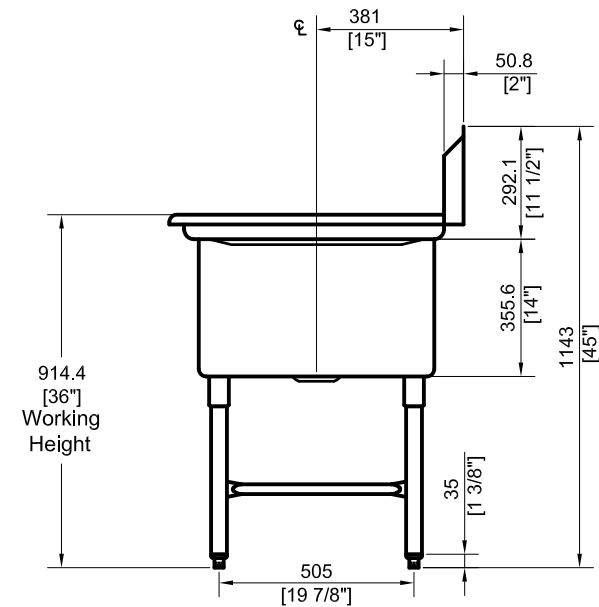

SH24242R

- Two Tub Sink w/ Right Drain Board.
- Bowl Size: 24"W x 24"L x 14" H.
- Strainer Opening Diameter 3-5/8".

 Visit our website at
www.GSW-USA.com
 4177 Rowland Ave., #B, El Monte, CA 91731
 Tel.: (800) 897-5999, (626) 291-5599 Fax: (626) 286-0133
 E-mail: sales@gsw-usa.com