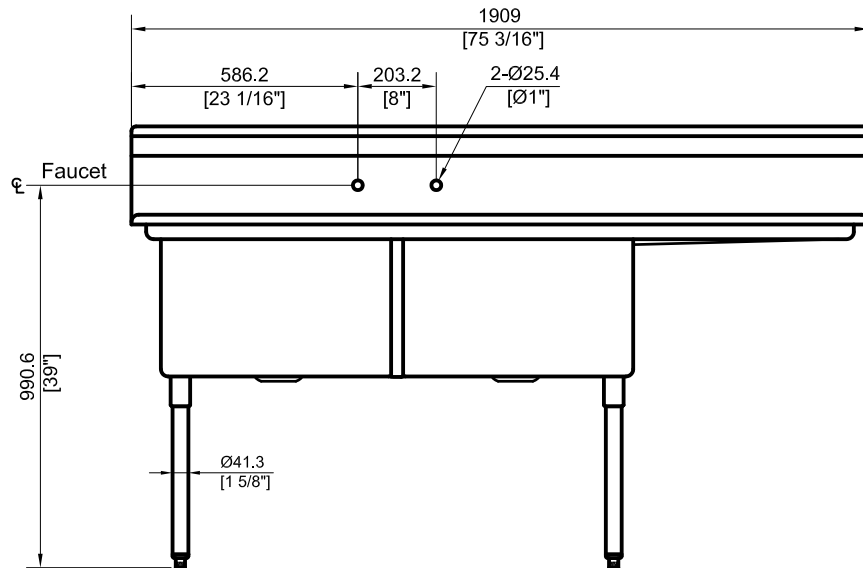

SH24242R

- Two Tub Sink w/ Right Drain Board.
- Bowl Size: 24"W x 24"L x 14" H.
- Strainer Opening Diameter 3-5/8".

 Visit our website at
www.GSW-USA.com
 4177 Rowland Ave., #B, El Monte, CA 91731
 Tel.: (800) 897-5999, (626) 291-5599 Fax: (626) 286-0133
 E-mail: sales@gsw-usa.com