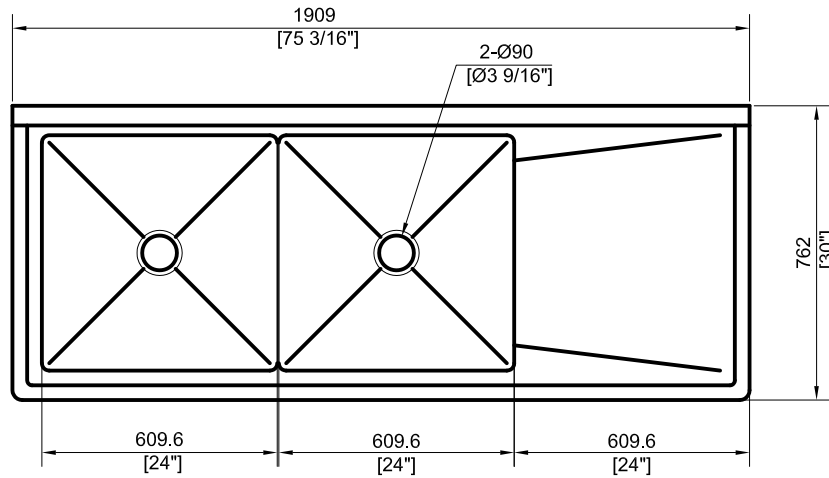

SH24242R

- Two Tub Sink w/ Right Drain Board.
- Bowl Size: 24"W x 24"L x 14" H.
- Strainer Opening Diameter 3-5/8".

 Visit our website at
www.GSW-USA.com
 4177 Rowland Ave., #B, El Monte, CA 91731
 Tel.: (800) 897-5999, (626) 291-5599 Fax: (626) 286-0133
 E-mail: sales@gsw-usa.com