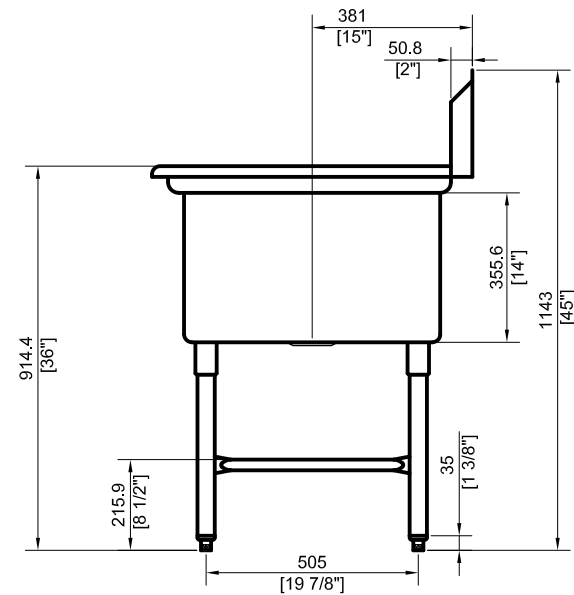

SH18243L

Three Tubs Sink w/ Left Drain Board
Sink Bowl Size: 24"W x 18"L x 14"H
16Ga S/S Legs

Visit our website at
www.GSW-USA.com

4177 Rowland Ave., #B, El Monte, CA 91731
Tel.: (800) 897-5999, (626) 291-5599 Fax: (626)286-0133
E-mail: sales@gsw-usa.com