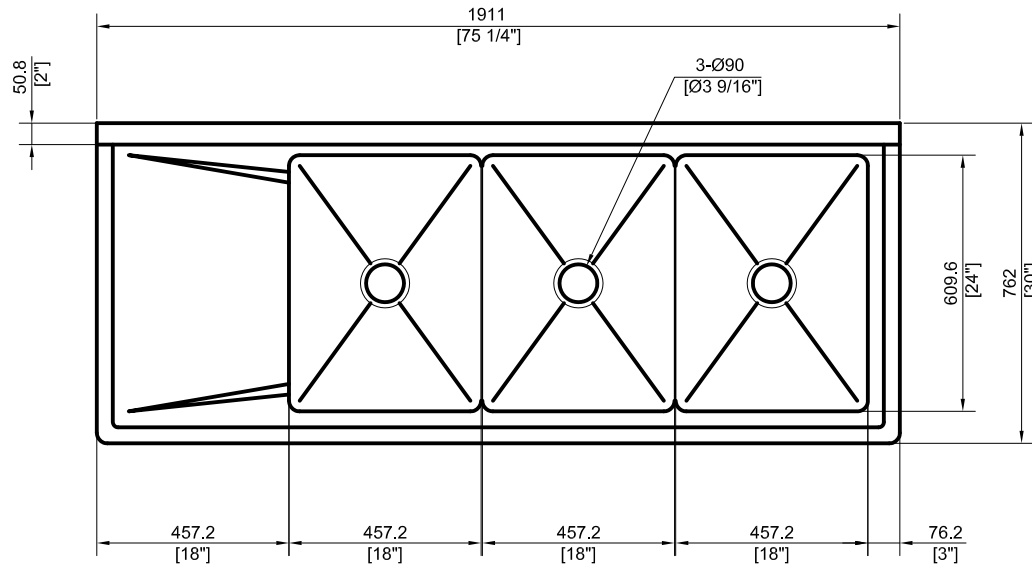

SH18243L

Three Tubs Sink w/ Left Drain Board
Sink Bowl Size: 24"W x 18"L x 14"H
16Ga S/S Legs

Visit our website at
www.GSW-USA.com

4177 Rowland Ave., #B, El Monte, CA 91731
Tel.: (800) 897-5999, (626) 291-5599 Fax: (626)286-0133
E-mail: sales@gsw-usa.com