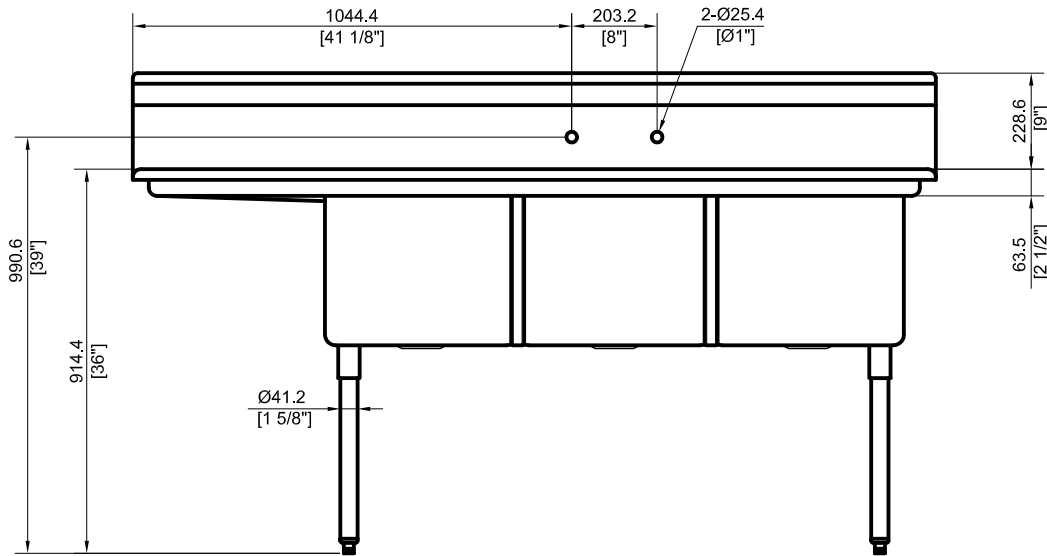

SH18243L

Three Tubs Sink w/ Left Drain Board
Sink Bowl Size: 24"W x 18"L x 14"H
16Ga S/S Legs

Visit our website at
www.GSW-USA.com

4177 Rowland Ave., #B, El Monte, CA 91731
Tel.: (800) 897-5999, (626) 291-5599 Fax: (626)286-0133
E-mail: sales@gsw-usa.com