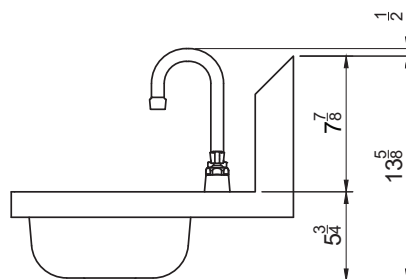

Item No.: \_\_\_\_\_  
Order No.: \_\_\_\_\_  
Qty: \_\_\_\_\_ Date: \_\_\_\_\_

**WALL MOUNT HAND SINK WITH DECK MOUNT FAUCET**

**Features**

- Polished finish stainless steel
- All welded construction
- 7-3/4" backsplash
- 4" deck mount faucet hole
- 1-1/2" NPS drain outlet

**Included Accessories:**

**Description Wall Mount Hand Sink with Deck Mount Faucet**

Efficiently wash and sanitize your hands with this wall mount hand sink with gooseneck faucet. Keep your restaurant up to code without sacrificing space with this hand sink with a single bowl and 7-3/4" high back splash. This easy-to-clean, compact sink easily fits in tight spaces and securely attaches to any worktable or cabinet. Its attractive, yet simple design will be sure to encourage cleanliness in the kitchen.

**Plan View HS-1416D**

Order No.	Hand Sink Dimension (in)	Sink Bowl Size (in)	G. W. (lb)
HS-1416D	16-5/8 x 14-3/8 x 13-5/8	9-5/8 x 12-3/8 x 5-3/4	9