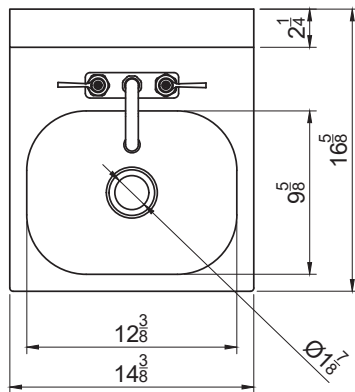

Item No.: \_\_\_\_\_  
Order No.: \_\_\_\_\_  
Qty: \_\_\_\_\_ Date: \_\_\_\_\_

**WALL MOUNT HAND SINK WITH DECK MOUNT FAUCET**

**Features**

- Polished finish stainless steel
- All welded construction
- 7-3/4" backsplash
- 4" deck mount faucet hole
- 1-1/2" NPS drain outlet

**Included Accessories:**

**Description Wall Mount Hand Sink with Deck Mount Faucet**

Efficiently wash and sanitize your hands with this wall mount hand sink with gooseneck faucet. Keep your restaurant up to code without sacrificing space with this hand sink with a single bowl and 7-3/4" high back splash. This easy-to-clean, compact sink easily fits in tight spaces and securely attaches to any worktable or cabinet. Its attractive, yet simple design will be sure to encourage cleanliness in the kitchen.

**Plan View HS-1416D**

Order No.	Hand Sink Dimension (in)	Sink Bowl Size (in)	G. W. (lb)
HS-1416D	16-5/8 x 14-3/8 x 13-5/8	9-5/8 x 12-3/8 x 5-3/4	9