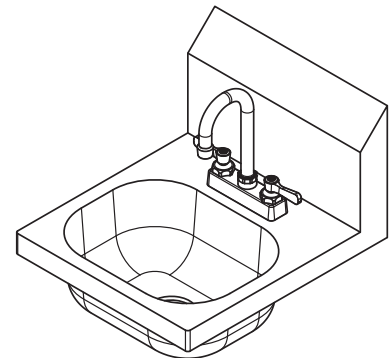

Item No.: \_\_\_\_\_  
Order No.: \_\_\_\_\_  
Qty: \_\_\_\_\_ Date: \_\_\_\_\_

**WALL MOUNT HAND SINK WITH DECK MOUNT FAUCET**

**Features**

- Polished finish stainless steel
- All welded construction
- 7-3/4" backsplash
- 4" deck mount faucet hole
- 1-1/2" NPS drain outlet

**Included Accessories:**

**Description Wall Mount Hand Sink with Deck Mount Faucet**

Efficiently wash and sanitize your hands with this wall mount hand sink with gooseneck faucet. Keep your restaurant up to code without sacrificing space with this hand sink with a single bowl and 7-3/4" high back splash. This easy-to-clean, compact sink easily fits in tight spaces and securely attaches to any worktable or cabinet. Its attractive, yet simple design will be sure to encourage cleanliness in the kitchen.

**Plan View HS-1416D**

Order No.	Hand Sink Dimension (in)	Sink Bowl Size (in)	G. W. (lb)
HS-1416D	16-5/8 x 14-3/8 x 13-5/8	9-5/8 x 12-3/8 x 5-3/4	9