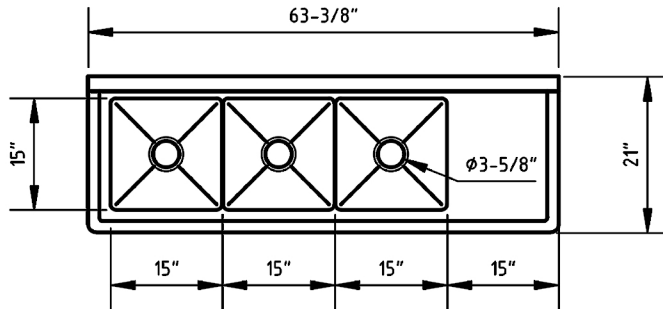

GSW[®]

SE15153R

Three Tub Sink w/ Right Side Drain Board

Visit our website at
www.GSW-USA.com

4177 Rowland Ave., #8, El Monte, CA 91731

Tel.: (800) 897-5999, (626) 291-5599

Fax: (626)286-0133

E-mail: sales@gsw-usa.com