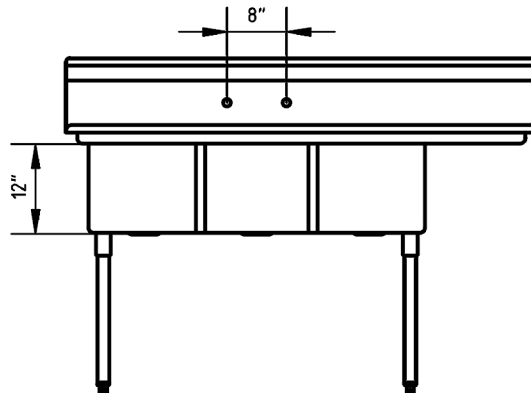

GSW[®]

SE15153R

Three Tub Sink w/ Right Side Drain Board

Visit our website at
www.GSW-USA.com

4177 Rowland Ave., #8, El Monte, CA 91731

Tel.: (800) 897-5999, (626) 291-5599

Fax: (626)286-0133

E-mail: sales@gsw-usa.com