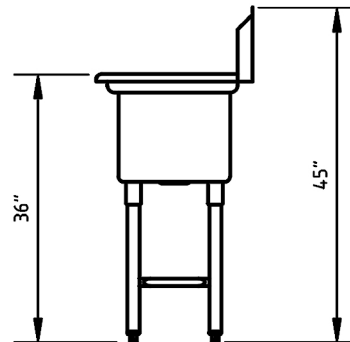

GSW[®]

SE15153R

Three Tub Sink w/ Right Side Drain Board

Visit our website at
www.GSW-USA.com

4177 Rowland Ave., #8, El Monte, CA 91731

Tel.: (800) 897-5999, (626) 291-5599

Fax: (626)286-0133

E-mail: sales@gsw-usa.com