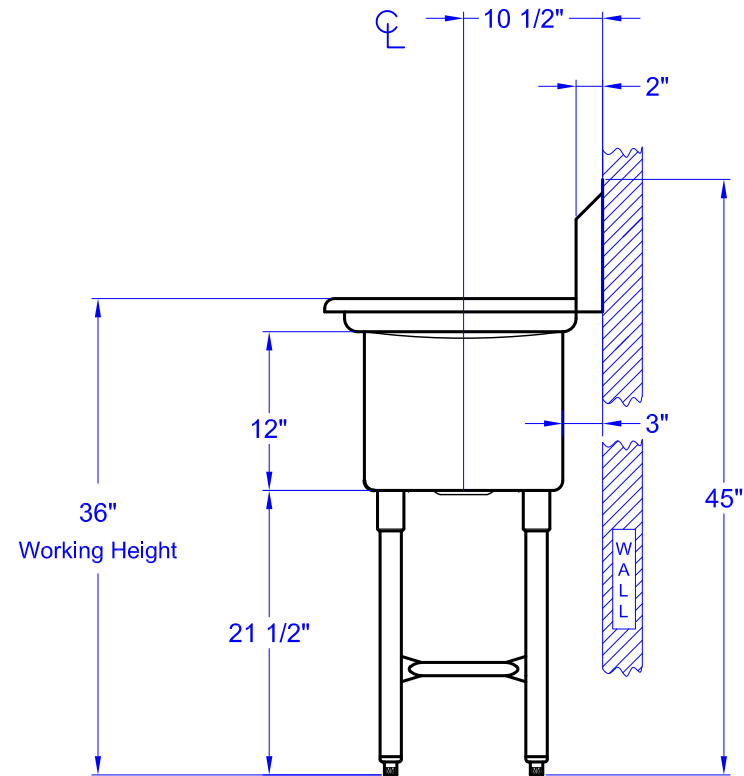

Front View

Right Side View

SE15151R

- All S/S One tube sink w/ right side drain board.
- Sink bowl size: 15"W x 15"L x 12" H.
- Strainers included.
- Strainer opening diameter 3-5/8".
- Faucet not included.
- ETL certified.