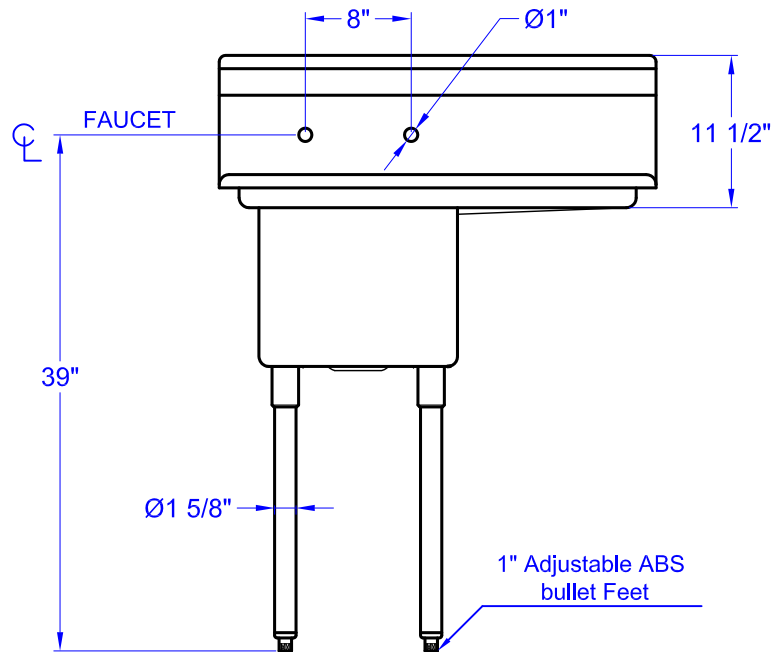

Front View

Right Side View

SE15151R

- All S/S One tube sink w/ right side drain board.
- Sink bowl size: 15"W x 15"L x 12" H.
- Strainers included.
- Strainer opening diameter 3-5/8".
- Faucet not included.
- ETL certified.