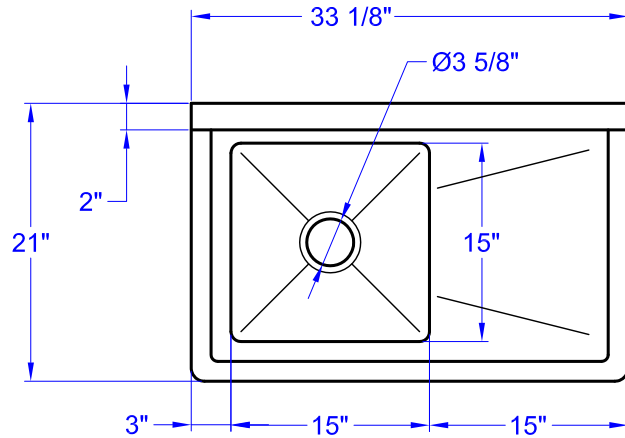

Visit our website at
www.GSW-USA.com

4177 Rowland Ave., #B, El Monte, CA 91731
Tel.: (800) 897-5999, (626) 291-5599 Fax: (626)286-0133
E-mail: sales@gsw-usa.com

GSW USA, INC. Copy Right Reserved 2013

Top View

SE15151R

- All S/S One tube sink w/ right side drain board.
- Sink bowl size: 15"W x 15"L x 12" H.
- Strainers included.
- Strainer opening diameter 3-5/8".
- Faucet not included.
- ETL certified.