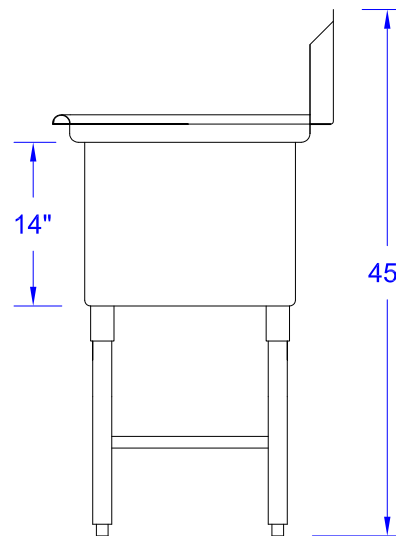

SH24242N
TWO TUB SINK
WITHOUT SIDE DRAIN BOARD

Visit our website at
www.GSW-USA.com

4177 Rowland Ave., #B, El Monte, CA 91731
 Tel.: (800) 897-5999, (626) 291-5599 Fax: (626)286-0133
 E-mail: sales@gsw-usa.com