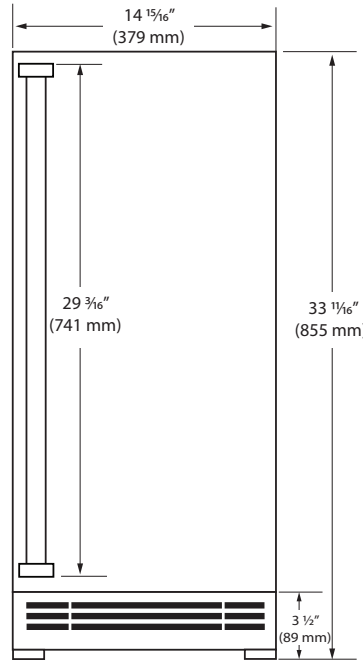

Specifications

VCRE515-SG33A dimensions: 33 1/16" H x 14 15/16" W x 22 15/16" D

VCRE515-SS33A dimensions: 33 1/16" H x 14 15/16" W x 22 15/16" D

VCWC515-SG33A dimensions: 33 1/16" H x 14 15/16" W x 22 15/16" D

VCWC515-SS33A dimensions: 33 1/16" H x 14 15/16" W x 22 15/16" D

Adjustable bright white or blue LED lighting

Convection cooling system provides a quick cool down and consistent temperature

Environmentally friendly R600a refrigerant: VCRE515-SG33A: 1.06 oz / VCRE515-SS33A: 1.23 oz / VCWC515-SG33A: 1.06 oz / VCWC515-SS33A: 1.23 oz

Full-depth lower interior with a volume of 2.9 cu ft

High efficiency variable speed compressor

NSF/ANSI Standard 7 compliant

Stainless steel cabinet, grille, and full-wrap door with lock

Temperature range: 34°F – 70°F

Accessories	Description	Shipping Weight
ULACASTERKIT15	15" Caster Kit	13 lb
ULAWINERACK15	Slide-out Rack	8 lb
ULABIN15	Slide-out Bin	9 lb
ULASHELF15	Slide-out Metal Shelf	4 lb

Top

Front

Side

Back

Cabinet Cut-Out