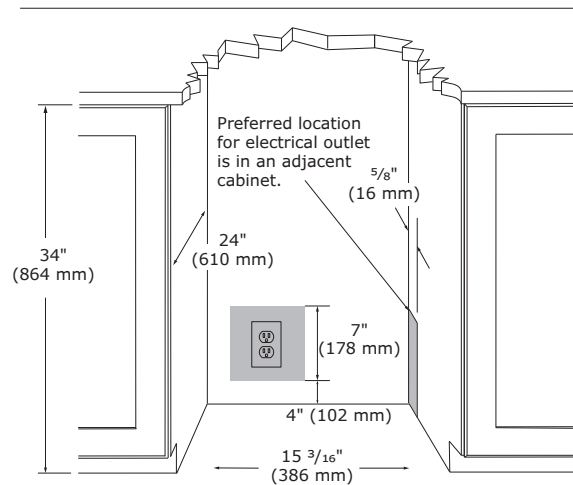

Specifications

VCRE515-SG33A dimensions: 33 1/16" H x 14 15/16" W x 22 15/16" D

VCRE515-SS33A dimensions: 33 1/16" H x 14 15/16" W x 22 15/16" D

VCWC515-SG33A dimensions: 33 1/16" H x 14 15/16" W x 22 15/16" D

VCWC515-SS33A dimensions: 33 1/16" H x 14 15/16" W x 22 15/16" D

Adjustable bright white or blue LED lighting

Convection cooling system provides a quick cool down and consistent temperature

Environmentally friendly R600a refrigerant: VCRE515-SG33A: 1.06 oz / VCRE515-SS33A: 1.23 oz / VCWC515-SG33A: 1.06 oz / VCWC515-SS33A: 1.23 oz

Full-depth lower interior with a volume of 2.9 cu ft

High efficiency variable speed compressor

NSF/ANSI Standard 7 compliant

Stainless steel cabinet, grille, and full-wrap door with lock

Temperature range: 34°F – 70°F

Accessories	Description	Shipping Weight
ULACASTERKIT15	15" Caster Kit	13 lb
ULAWINERACK15	Slide-out Rack	8 lb
ULABIN15	Slide-out Bin	9 lb
ULASHELF15	Slide-out Metal Shelf	4 lb

Top

Front

Side

Back

Cabinet Cut-Out