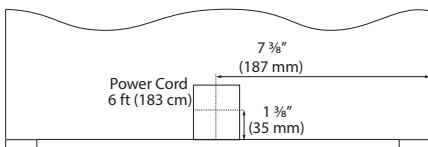

Specifications

VCRE515-SG33A dimensions: 33 1/16" H x 14 15/16" W x 22 15/16" D

VCRE515-SS33A dimensions: 33 1/16" H x 14 15/16" W x 22 15/16" D

VCWC515-SG33A dimensions: 33 1/16" H x 14 15/16" W x 22 15/16" D

VCWC515-SS33A dimensions: 33 1/16" H x 14 15/16" W x 22 15/16" D

Adjustable bright white or blue LED lighting

Convection cooling system provides a quick cool down and consistent temperature

Environmentally friendly R600a refrigerant: VCRE515-SG33A: 1.06 oz / VCRE515-SS33A: 1.23 oz / VCWC515-SG33A: 1.06 oz / VCWC515-SS33A: 1.23 oz

Accessories	Description	Shipping Weight
ULACASTERKIT15	15" Caster Kit	13 lb
ULAWINERACK15	Slide-out Rack	8 lb
ULABIN15	Slide-out Bin	9 lb
ULASHELF15	Slide-out Metal Shelf	4 lb

Top

Front

Side

Back

Cabinet Cut-Out