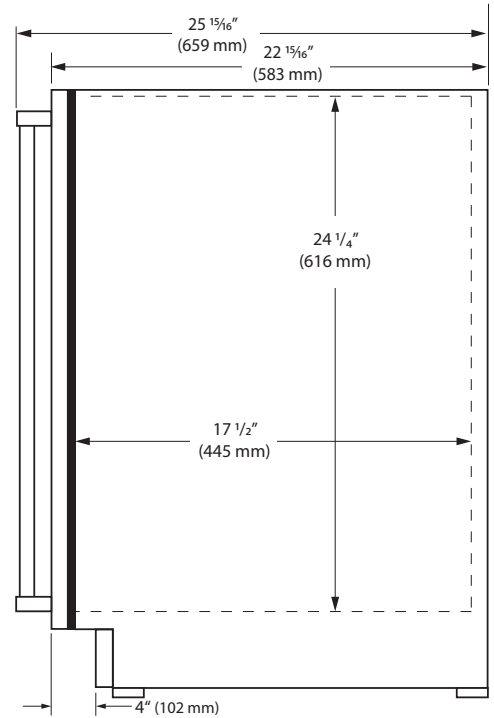

Specifications

VCRE515-SG33A dimensions: 33 1/16" H x 14 15/16" W x 22 15/16" D

VCRE515-SS33A dimensions: 33 1/16" H x 14 15/16" W x 22 15/16" D

VCWC515-SG33A dimensions: 33 1/16" H x 14 15/16" W x 22 15/16" D

VCWC515-SS33A dimensions: 33 1/16" H x 14 15/16" W x 22 15/16" D

Adjustable bright white or blue LED lighting

Convection cooling system provides a quick cool down and consistent temperature

Environmentally friendly R600a refrigerant: VCRE515-SG33A: 1.06 oz / VCRE515-SS33A: 1.23 oz / VCWC515-SG33A: 1.06 oz / VCWC515-SS33A: 1.23 oz

Full-depth lower interior with a volume of 2.9 cu ft

High efficiency variable speed compressor

NSF/ANSI Standard 7 compliant

Stainless steel cabinet, grille, and full-wrap door with lock

Temperature range: 34°F – 70°F

Accessories	Description	Shipping Weight
ULACASTERKIT15	15" Caster Kit	13 lb
ULAWINERACK15	Slide-out Rack	8 lb
ULABIN15	Slide-out Bin	9 lb
ULASHELF15	Slide-out Metal Shelf	4 lb

Top

Front

Side

Back

Cabinet Cut-Out