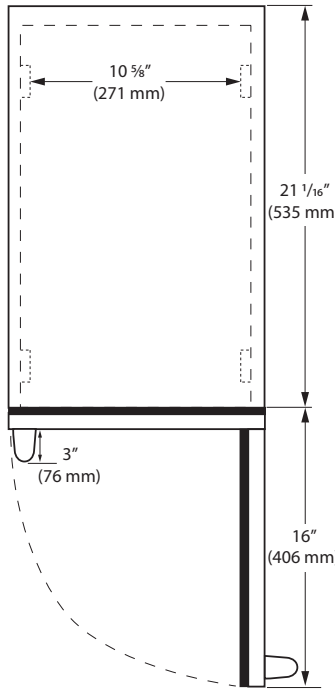

Specifications

VCRE515-SG33A dimensions: 33 1/16" H x 14 15/16" W x 22 15/16" D

VCRE515-SS33A dimensions: 33 1/16" H x 14 15/16" W x 22 15/16" D

VCWC515-SG33A dimensions: 33 1/16" H x 14 15/16" W x 22 15/16" D

VCWC515-SS33A dimensions: 33 1/16" H x 14 15/16" W x 22 15/16" D

Adjustable bright white or blue LED lighting

Convection cooling system provides a quick cool down and consistent temperature

Environmentally friendly R600a refrigerant: VCRE515-SG33A: 1.06 oz / VCRE515-SS33A: 1.23 oz / VCWC515-SG33A: 1.06 oz / VCWC515-SS33A: 1.23 oz

Full-depth lower interior with a volume of 2.9 cu ft

High efficiency variable speed compressor

NSF/ANSI Standard 7 compliant

Stainless steel cabinet, grille, and full-wrap door with lock

Temperature range: 34°F – 70°F

Accessories	Description	Shipping Weight
ULACASTERKIT15	15" Caster Kit	13 lb
ULAWINERACK15	Slide-out Rack	8 lb
ULABIN15	Slide-out Bin	9 lb
ULASHELF15	Slide-out Metal Shelf	4 lb

Top

Front

Side

Back

Cabinet Cut-Out