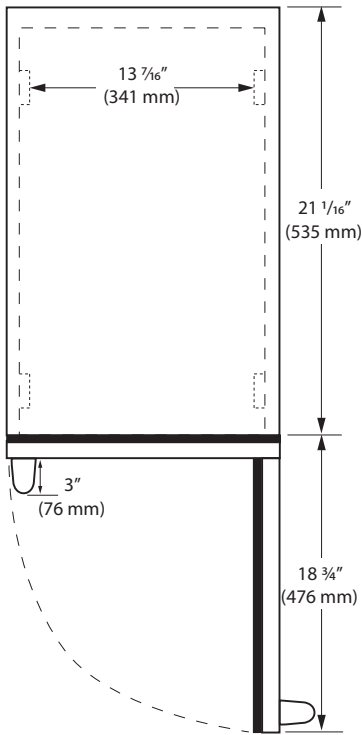

Top

Back

Commercial Warranty

1 Year (parts & labor) / 5 year sealed system (parts)
See complete warranty for details

Installation Notes

- Power cord extends 2" beyond total depth
- No additional clearance is needed for ventilation
- Do not obstruct front grille air flow