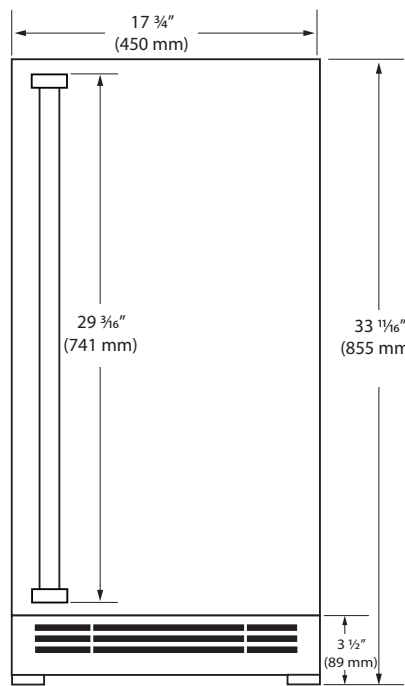

Front

Commercial Warranty

1 Year (parts & labor) / 5 year sealed system (parts)
See complete warranty for details

Installation Notes

- Power cord extends 2" beyond total depth
- No additional clearance is needed for ventilation
- Do not obstruct front grille air flow