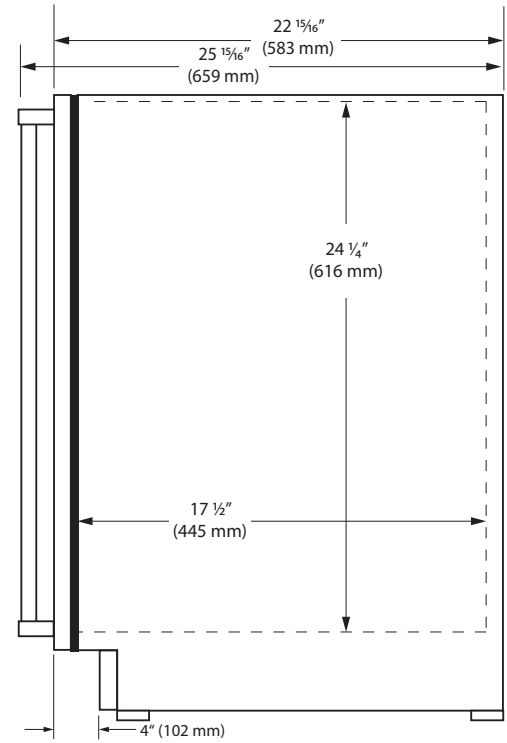

Side

Cabinet Cut-Out