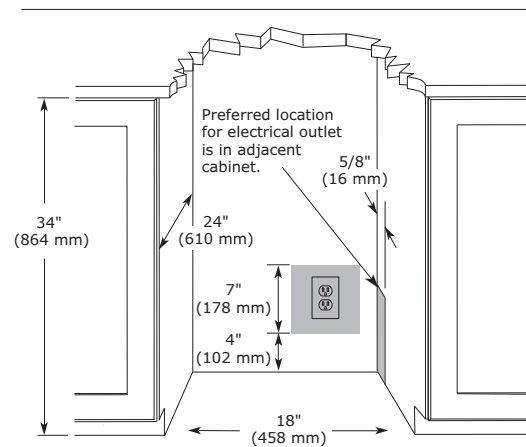

Commercial Warranty

1 Year (parts & labor) / 5 year sealed system (parts)
See complete warranty for details

Installation Notes

- Power cord extends 2" beyond total depth
- No additional clearance is needed for ventilation
- Do not obstruct front grille air flow