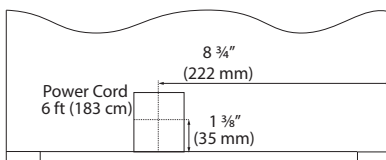

Commercial Warranty

1 Year (parts & labor) / 5 year sealed system (parts)
See complete warranty for details

Installation Notes

- Power cord extends 2" beyond total depth
- No additional clearance is needed for ventilation
- Do not obstruct front grille air flow