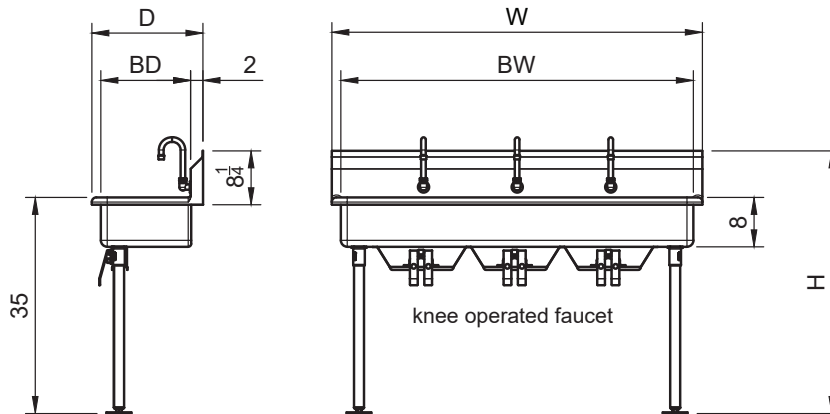

Item No.: _____
 Order No.: _____
 Qty: _____ Date: _____

FLOOR & WALL MOUNTED HANDS-FREE MULTI-STATION SINK

Features

- hands-free use design
- Features an 8" deep bowl for convenience
- Knee operated hot & cold valve allows for easy
- 8" high backsplash protects walls from water damage
- Knee operated faucet with gooseneck spout

Included Accessory:

AA-515G

AA-203G

Description

Floor & Wall Mounted Hands-Free Multi-Station Sink

Perfect for restaurant kitchens, grocery stores, and industrial settings, this multi-station hand sink with 8" deep bowl and 2 knee operated faucets maximizes your space while offering a sink solution that meets your needs. The rolled-rim design provides additional strength, and the 14-gauge stainless steel construction is sturdy enough to withstand commercial use. Plus, the hands-free, knee operated faucets promote sanitation, allowing you to easily operate the flow of water without touching the faucets. With its 8" bowl depth, this sink is ideal for basic hand washing.

Plan View

ACE-MWS-1860KL

Order No.	D x W x H (in)	Faucet	BW	BL	BD	Ga.	G. W. (lb)
ACE-MWS-1836L	17-3/4 x 36 x 35	1	14	33	8	18	35
ACE-MWS-1848L	17-3/4 x 48 x 35	2	14	45	8	18	50
ACE-MWS-1860L	17-3/4 x 60 x 35	3	14	57	8	18	64
ACE-MWS-1872L	17-3/4 x 72 x 35	3	14	69	8	16	75