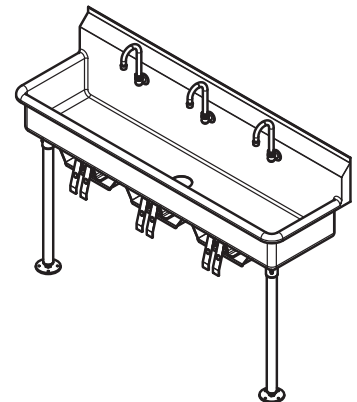

Item No.: _____
 Order No.: _____
 Qty: _____ Date: _____

FLOOR & WALL MOUNTED HANDS-FREE MULTI-STATION SINK

Features

- hands-free use design
- Features an 8" deep bowl for convenience
- Knee operated hot & cold valve allows for easy
- 8" high backsplash protects walls from water damage
- Knee operated faucet with gooseneck spout

Included Accessory:

AA-515G

AA-203G

Description

Floor & Wall Mounted Hands-Free Multi-Station Sink

Perfect for restaurant kitchens, grocery stores, and industrial settings, this multi-station hand sink with 8" deep bowl and 2 knee operated faucets maximizes your space while offering a sink solution that meets your needs. The rolled-rim design provides additional strength, and the 14-gauge stainless steel construction is sturdy enough to withstand commercial use. Plus, the hands-free, knee operated faucets promote sanitation, allowing you to easily operate the flow of water without touching the faucets. With its 8" bowl depth, this sink is ideal for basic hand washing.

Plan View

ACE-MWS-1860KL

Order No.	D x W x H (in)	Faucet	BW	BL	BD	Ga.	G. W. (lb)
ACE-MWS-1836L	17-3/4 x 36 x 35	1	14	33	8	18	35
ACE-MWS-1848L	17-3/4 x 48 x 35	2	14	45	8	18	50
ACE-MWS-1860L	17-3/4 x 60 x 35	3	14	57	8	18	64
ACE-MWS-1872L	17-3/4 x 72 x 35	3	14	69	8	16	75