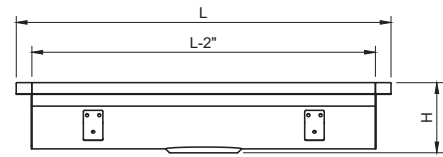

Item No.: \_\_\_\_\_

Order No.: \_\_\_\_\_

Qty: \_\_\_\_\_ Date: \_\_\_\_\_

**STAINLESS STEEL FLOOR TROUGH & DRAIN**

Custom Made  
Sizes Available

Item No.	D x W x H (in)	Grate Diemsnion (in)	G. W. (lb.)	Qty. /Case
FSD-1212	14 x 14 x 4-1/2	9-3/4 x 9-3/4 x 1-1/2	12	1
FSD-1224	14 x 26 x 4-1/2	9-3/4 x 21-3/4 x 1-1/2	25	1
FSD-1236	14 x 38 x 4-1/2	9-3/4 x 33-3/4 x 1-1/2	39	1
FSD-1248	14 x 50 x 4-1/2	9-3/4 x 45-3/4 x 1-1/2	52	1
FSD-1260	14 x 62 x 4-1/2	9-3/4 x 57-3/4 x 1-1/2	65	1
FSD-1272	14 x 74 x 4-1/2	9-3/4 x 69-3/4 x 1-1/2	77	1

Item No.	D x W x H (in)	Grate Diemsnion (in)	G. W. (lb.)	Qty. /Case
FST-E12	14 x 12 x 5-3/4	9-3/4 x 9-3/4 x 1-1/2	12	1
FST-E24	14 x 24 x 5-3/4	9-3/4 x 21-3/4 x 1-1/2	25	1

Item No.	D x W x H (in)	Grate Diemsnion (in)	G. W. (lb.)	Qty. /Case
FST-1224	14 x 22 x 5-3/4	9-3/4 x 21-3/4 x 1-1/2	25	1
FST-1236	14 x 34 x 5-3/4	9-3/4 x 33-3/4 x 1-1/2	39	1
FST-1248	14 x 46 x 5-3/4	9-3/4 x 45-3/4 x 1-1/2	52	1
FST-1260	14 x 58 x 5-3/4	9-3/4 x 57-3/4 x 1-1/2	65	1
FST-1272	14 x 70 x 5-3/4	9-3/4 x 69-3/4 x 1-1/2	77	1

Item No.	D x W x H (in)	Grate Diemsnion (in)	G. W. (lb.)	Qty. /Case
FST-C	20 x 20 x 5-3/4	17-3/4 x 17-3/4 x 1-1/2	24	1