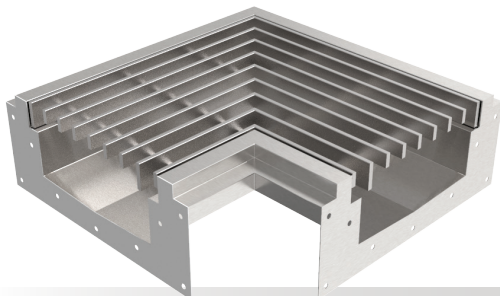

Item No.: \_\_\_\_\_  
Order No.: \_\_\_\_\_  
Qty: \_\_\_\_\_ Date: \_\_\_\_\_

**STAINLESS STEEL FLOOR TROUGH & DRAIN**

**Features**

- All stainless steel construction
- 1/4" heavy duty grate with 5/8" spacing
- Hardwares and strainer (for 2" pipe) included
- Mounts directly to sub floor, floor water receptacles
- custom size 96" and up come with 2 strainers

**Included Item:**

**Optional Grate Design:**

**Description**

This floor trough is a versatile draining option that will help you maintain safe and sanitary floor conditions! This floor trough can be installed beneath steam equipment in your restaurant's kitchen for convenient end-of-day draining, or used at any other operation that requires draining of excessive amounts of water. It boasts a durable stainless steel grating that has 5/8" clearance between bars to permit fluid and block potential clogs.

Item No.: \_\_\_\_\_

Order No.: \_\_\_\_\_

Qty: \_\_\_\_\_ Date: \_\_\_\_\_

**STAINLESS STEEL FLOOR TROUGH & DRAIN**

Custom Made  
Sizes Available

Item No.	D x W x H (in)	Grate Diemsnion (in)	G. W. (lb.)	Qty. /Case
FSD-1212	14 x 14 x 4-1/2	9-3/4 x 9-3/4 x 1-1/2	12	1
FSD-1224	14 x 26 x 4-1/2	9-3/4 x 21-3/4 x 1-1/2	25	1
FSD-1236	14 x 38 x 4-1/2	9-3/4 x 33-3/4 x 1-1/2	39	1
FSD-1248	14 x 50 x 4-1/2	9-3/4 x 45-3/4 x 1-1/2	52	1
FSD-1260	14 x 62 x 4-1/2	9-3/4 x 57-3/4 x 1-1/2	65	1
FSD-1272	14 x 74 x 4-1/2	9-3/4 x 69-3/4 x 1-1/2	77	1

Item No.	D x W x H (in)	Grate Diemsnion (in)	G. W. (lb.)	Qty. /Case
FST-E12	14 x 12 x 5-3/4	9-3/4 x 9-3/4 x 1-1/2	12	1
FST-E24	14 x 24 x 5-3/4	9-3/4 x 21-3/4 x 1-1/2	25	1

Item No.	D x W x H (in)	Grate Diemsnion (in)	G. W. (lb.)	Qty. /Case
FST-1224	14 x 22 x 5-3/4	9-3/4 x 21-3/4 x 1-1/2	25	1
FST-1236	14 x 34 x 5-3/4	9-3/4 x 33-3/4 x 1-1/2	39	1
FST-1248	14 x 46 x 5-3/4	9-3/4 x 45-3/4 x 1-1/2	52	1
FST-1260	14 x 58 x 5-3/4	9-3/4 x 57-3/4 x 1-1/2	65	1
FST-1272	14 x 70 x 5-3/4	9-3/4 x 69-3/4 x 1-1/2	77	1