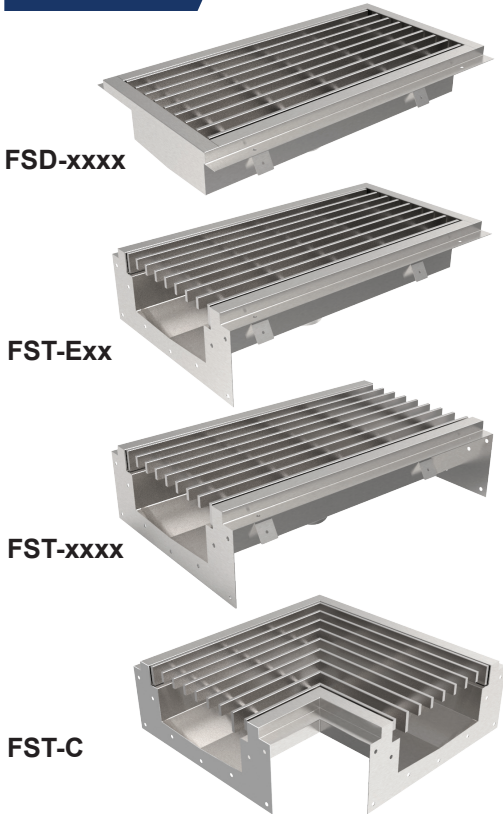

Item No.: \_\_\_\_\_  
Order No.: \_\_\_\_\_  
Qty: \_\_\_\_\_ Date: \_\_\_\_\_

**STAINLESS STEEL FLOOR TROUGH & DRAIN**

**Features**

- All stainless steel construction
- 1/4" heavy duty grate with 5/8" spacing
- Hardwares and strainer (for 2" pipe) included
- Mounts directly to sub floor, floor water receptacles
- custom size 96" and up come with 2 strainers

**Included Item:**

**Optional Grate Design:**

**Description**

This floor trough is a versatile draining option that will help you maintain safe and sanitary floor conditions! This floor trough can be installed beneath steam equipment in your restaurant's kitchen for convenient end-of-day draining, or used at any other operation that requires draining of excessive amounts of water. It boasts a durable stainless steel grating that has 5/8" clearance between bars to permit fluid and block potential clogs.

Item No.: \_\_\_\_\_

Order No.: \_\_\_\_\_

Qty: \_\_\_\_\_ Date: \_\_\_\_\_

**STAINLESS STEEL FLOOR TROUGH & DRAIN**

Custom Made  
Sizes Available

Item No.	D x W x H (in)	Grate Diemsnion (in)	G. W. (lb.)	Qty. /Case
FSD-1212	14 x 14 x 4-1/2	9-3/4 x 9-3/4 x 1-1/2	12	1
FSD-1224	14 x 26 x 4-1/2	9-3/4 x 21-3/4 x 1-1/2	25	1
FSD-1236	14 x 38 x 4-1/2	9-3/4 x 33-3/4 x 1-1/2	39	1
FSD-1248	14 x 50 x 4-1/2	9-3/4 x 45-3/4 x 1-1/2	52	1
FSD-1260	14 x 62 x 4-1/2	9-3/4 x 57-3/4 x 1-1/2	65	1
FSD-1272	14 x 74 x 4-1/2	9-3/4 x 69-3/4 x 1-1/2	77	1

Item No.	D x W x H (in)	Grate Diemsnion (in)	G. W. (lb.)	Qty. /Case
FST-C	20 x 20 x 5-3/4	17-3/4 x 17-3/4 x 1-1/2	24	1