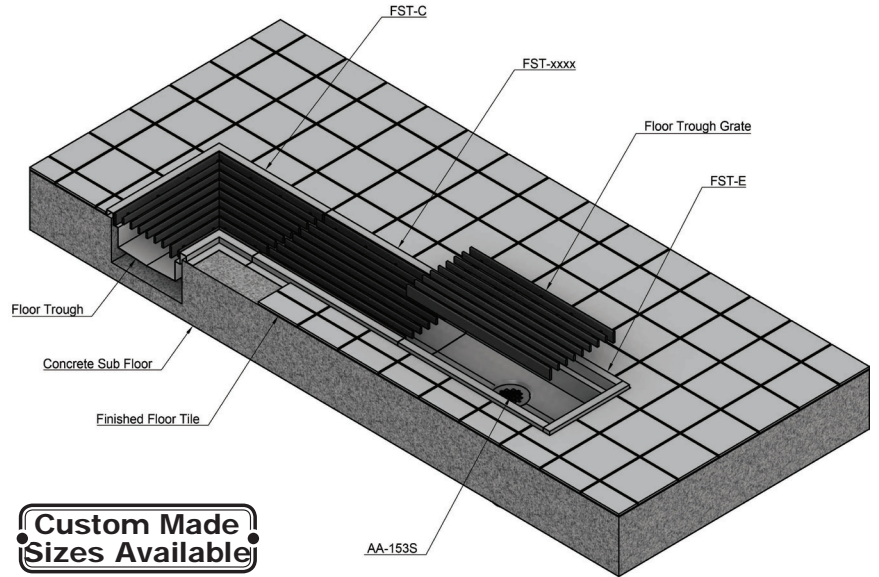

Item No.: \_\_\_\_\_  
Order No.: \_\_\_\_\_  
Qty: \_\_\_\_\_ Date: \_\_\_\_\_

**STAINLESS STEEL FLOOR TROUGH & DRAIN**

**Features**

- All stainless steel construction
- 1/4" heavy duty grate with 5/8" spacing
- Hardwares and strainer (for 2" pipe) included
- Mounts directly to sub floor, floor water receptacles
- custom size 96" and up come with 2 strainers

**Included Item:**

**Optional Grate Design:**

**Description**

This floor trough is a versatile draining option that will help you maintain safe and sanitary floor conditions! This floor trough can be installed beneath steam equipment in your restaurant's kitchen for convenient end-of-day draining, or used at any other operation that requires draining of excessive amounts of water. It boasts a durable stainless steel grating that has 5/8" clearance between bars to permit fluid and block potential clogs.

Item No.: \_\_\_\_\_

Order No.: \_\_\_\_\_

Qty: \_\_\_\_\_ Date: \_\_\_\_\_

**STAINLESS STEEL FLOOR TROUGH & DRAIN**

Custom Made  
Sizes Available

Item No.	D x W x H (in)	Grate Diemsnion (in)	G. W. (lb.)	Qty. /Case
FSD-1212	14 x 14 x 4-1/2	9-3/4 x 9-3/4 x 1-1/2	12	1
FSD-1224	14 x 26 x 4-1/2	9-3/4 x 21-3/4 x 1-1/2	25	1
FSD-1236	14 x 38 x 4-1/2	9-3/4 x 33-3/4 x 1-1/2	39	1
FSD-1248	14 x 50 x 4-1/2	9-3/4 x 45-3/4 x 1-1/2	52	1
FSD-1260	14 x 62 x 4-1/2	9-3/4 x 57-3/4 x 1-1/2	65	1
FSD-1272	14 x 74 x 4-1/2	9-3/4 x 69-3/4 x 1-1/2	77	1

Item No.	D x W x H (in)	Grate Diemsnion (in)	G. W. (lb.)	Qty. /Case
FST-C	20 x 20 x 5-3/4	17-3/4 x 17-3/4 x 1-1/2	24	1