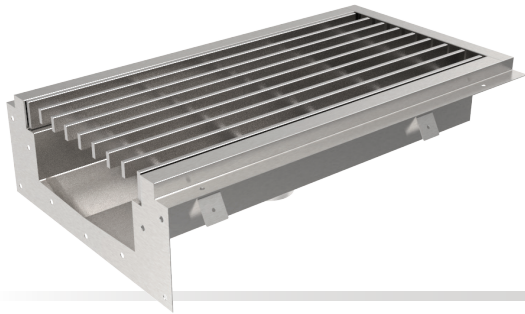

Item No.: \_\_\_\_\_  
Order No.: \_\_\_\_\_  
Qty: \_\_\_\_\_ Date: \_\_\_\_\_

**STAINLESS STEEL FLOOR TROUGH & DRAIN**

**Features**

- All stainless steel construction
- 1/4" heavy duty grate with 5/8" spacing
- Hardwares and strainer (for 2" pipe) included
- Mounts directly to sub floor, floor water receptacles
- custom size 96" and up come with 2 strainers

**Included Item:**

**Optional Grate Design:**

**Description**

This floor trough is a versatile draining option that will help you maintain safe and sanitary floor conditions! This floor trough can be installed beneath steam equipment in your restaurant's kitchen for convenient end-of-day draining, or used at any other operation that requires draining of excessive amounts of water. It boasts a durable stainless steel grating that has 5/8" clearance between bars to permit fluid and block potential clogs.

Item No.: \_\_\_\_\_

Order No.: \_\_\_\_\_

Qty: \_\_\_\_\_ Date: \_\_\_\_\_

**STAINLESS STEEL FLOOR TROUGH & DRAIN**

Custom Made  
Sizes Available

Item No.	D x W x H (in)	Grate Diemsnion (in)	G. W. (lb.)	Qty. /Case
FSD-1212	14 x 14 x 4-1/2	9-3/4 x 9-3/4 x 1-1/2	12	1
FSD-1224	14 x 26 x 4-1/2	9-3/4 x 21-3/4 x 1-1/2	25	1
FSD-1236	14 x 38 x 4-1/2	9-3/4 x 33-3/4 x 1-1/2	39	1
FSD-1248	14 x 50 x 4-1/2	9-3/4 x 45-3/4 x 1-1/2	52	1
FSD-1260	14 x 62 x 4-1/2	9-3/4 x 57-3/4 x 1-1/2	65	1
FSD-1272	14 x 74 x 4-1/2	9-3/4 x 69-3/4 x 1-1/2	77	1

Item No.	D x W x H (in)	Grate Diemsnion (in)	G. W. (lb.)	Qty. /Case
FST-E12	14 x 12 x 5-3/4	9-3/4 x 9-3/4 x 1-1/2	12	1
FST-E24	14 x 24 x 5-3/4	9-3/4 x 21-3/4 x 1-1/2	25	1

Item No.	D x W x H (in)	Grate Diemsnion (in)	G. W. (lb.)	Qty. /Case
FST-1224	14 x 22 x 5-3/4	9-3/4 x 21-3/4 x 1-1/2	25	1
FST-1236	14 x 34 x 5-3/4	9-3/4 x 33-3/4 x 1-1/2	39	1
FST-1248	14 x 46 x 5-3/4	9-3/4 x 45-3/4 x 1-1/2	52	1
FST-1260	14 x 58 x 5-3/4	9-3/4 x 57-3/4 x 1-1/2	65	1
FST-1272	14 x 70 x 5-3/4	9-3/4 x 69-3/4 x 1-1/2	77	1