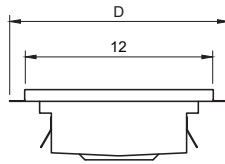

Item No.: \_\_\_\_\_

Order No.: \_\_\_\_\_

Qty: \_\_\_\_\_ Date: \_\_\_\_\_

**STAINLESS STEEL FLOOR TROUGH & DRAIN**

Custom Made  
Sizes Available

Item No.	D x W x H (in)	Grate Diemsnion (in)	G. W. (lb.)	Qty. /Case
FSD-1212	14 x 14 x 4-1/2	9-3/4 x 9-3/4 x 1-1/2	12	1
FSD-1224	14 x 26 x 4-1/2	9-3/4 x 21-3/4 x 1-1/2	25	1
FSD-1236	14 x 38 x 4-1/2	9-3/4 x 33-3/4 x 1-1/2	39	1
FSD-1248	14 x 50 x 4-1/2	9-3/4 x 45-3/4 x 1-1/2	52	1
FSD-1260	14 x 62 x 4-1/2	9-3/4 x 57-3/4 x 1-1/2	65	1
FSD-1272	14 x 74 x 4-1/2	9-3/4 x 69-3/4 x 1-1/2	77	1

Item No.	D x W x H (in)	Grate Diemsnion (in)	G. W. (lb.)	Qty. /Case
FST-E12	14 x 12 x 5-3/4	9-3/4 x 9-3/4 x 1-1/2	12	1
FST-E24	14 x 24 x 5-3/4	9-3/4 x 21-3/4 x 1-1/2	25	1

Item No.	D x W x H (in)	Grate Diemsnion (in)	G. W. (lb.)	Qty. /Case
FST-1224	14 x 22 x 5-3/4	9-3/4 x 21-3/4 x 1-1/2	25	1
FST-1236	14 x 34 x 5-3/4	9-3/4 x 33-3/4 x 1-1/2	39	1
FST-1248	14 x 46 x 5-3/4	9-3/4 x 45-3/4 x 1-1/2	52	1
FST-1260	14 x 58 x 5-3/4	9-3/4 x 57-3/4 x 1-1/2	65	1
FST-1272	14 x 70 x 5-3/4	9-3/4 x 69-3/4 x 1-1/2	77	1

Item No.	D x W x H (in)	Grate Diemsnion (in)	G. W. (lb.)	Qty. /Case
FST-C	20 x 20 x 5-3/4	17-3/4 x 17-3/4 x 1-1/2	24	1