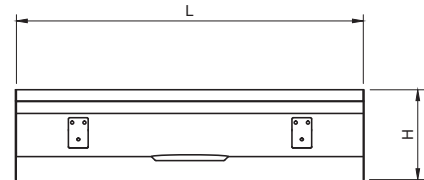

Item No.: \_\_\_\_\_

Order No.: \_\_\_\_\_

Qty: \_\_\_\_\_ Date: \_\_\_\_\_

**STAINLESS STEEL FLOOR TROUGH & DRAIN**

Custom Made  
Sizes Available

Item No.	D x W x H (in)	Grate Diemsnion (in)	G. W. (lb.)	Qty. /Case
FSD-1212	14 x 14 x 4-1/2	9-3/4 x 9-3/4 x 1-1/2	12	1
FSD-1224	14 x 26 x 4-1/2	9-3/4 x 21-3/4 x 1-1/2	25	1
FSD-1236	14 x 38 x 4-1/2	9-3/4 x 33-3/4 x 1-1/2	39	1
FSD-1248	14 x 50 x 4-1/2	9-3/4 x 45-3/4 x 1-1/2	52	1
FSD-1260	14 x 62 x 4-1/2	9-3/4 x 57-3/4 x 1-1/2	65	1
FSD-1272	14 x 74 x 4-1/2	9-3/4 x 69-3/4 x 1-1/2	77	1

Item No.	D x W x H (in)	Grate Diemsnion (in)	G. W. (lb.)	Qty. /Case
FST-E12	14 x 12 x 5-3/4	9-3/4 x 9-3/4 x 1-1/2	12	1
FST-E24	14 x 24 x 5-3/4	9-3/4 x 21-3/4 x 1-1/2	25	1

Item No.	D x W x H (in)	Grate Diemsnion (in)	G. W. (lb.)	Qty. /Case
FST-1224	14 x 22 x 5-3/4	9-3/4 x 21-3/4 x 1-1/2	25	1
FST-1236	14 x 34 x 5-3/4	9-3/4 x 33-3/4 x 1-1/2	39	1
FST-1248	14 x 46 x 5-3/4	9-3/4 x 45-3/4 x 1-1/2	52	1
FST-1260	14 x 58 x 5-3/4	9-3/4 x 57-3/4 x 1-1/2	65	1
FST-1272	14 x 70 x 5-3/4	9-3/4 x 69-3/4 x 1-1/2	77	1

Item No.	D x W x H (in)	Grate Diemsnion (in)	G. W. (lb.)	Qty. /Case
FST-C	20 x 20 x 5-3/4	17-3/4 x 17-3/4 x 1-1/2	24	1