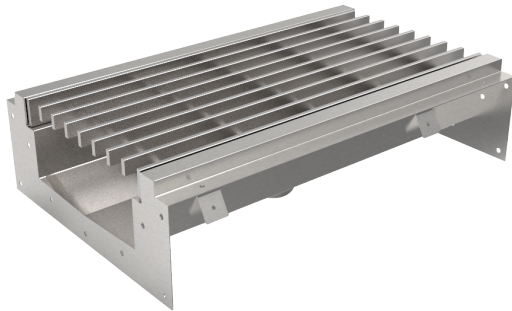

Item No.: \_\_\_\_\_  
Order No.: \_\_\_\_\_  
Qty: \_\_\_\_\_ Date: \_\_\_\_\_

**STAINLESS STEEL FLOOR TROUGH & DRAIN**

**Features**

- All stainless steel construction
- 1/4" heavy duty grate with 5/8" spacing
- Hardwares and strainer (for 2" pipe) included
- Mounts directly to sub floor, floor water receptacles
- custom size 96" and up come with 2 strainers

**Included Item:**

**Optional Grate Design:**

**Description**

This floor trough is a versatile draining option that will help you maintain safe and sanitary floor conditions! This floor trough can be installed beneath steam equipment in your restaurant's kitchen for convenient end-of-day draining, or used at any other operation that requires draining of excessive amounts of water. It boasts a durable stainless steel grating that has 5/8" clearance between bars to permit fluid and block potential clogs.

Item No.: \_\_\_\_\_

Order No.: \_\_\_\_\_

Qty: \_\_\_\_\_ Date: \_\_\_\_\_

**STAINLESS STEEL FLOOR TROUGH & DRAIN**

Custom Made  
Sizes Available

Item No.	D x W x H (in)	Grate Diemsnion (in)	G. W. (lb.)	Qty. /Case
FSD-1212	14 x 14 x 4-1/2	9-3/4 x 9-3/4 x 1-1/2	12	1
FSD-1224	14 x 26 x 4-1/2	9-3/4 x 21-3/4 x 1-1/2	25	1
FSD-1236	14 x 38 x 4-1/2	9-3/4 x 33-3/4 x 1-1/2	39	1
FSD-1248	14 x 50 x 4-1/2	9-3/4 x 45-3/4 x 1-1/2	52	1
FSD-1260	14 x 62 x 4-1/2	9-3/4 x 57-3/4 x 1-1/2	65	1
FSD-1272	14 x 74 x 4-1/2	9-3/4 x 69-3/4 x 1-1/2	77	1

Item No.	D x W x H (in)	Grate Diemsnion (in)	G. W. (lb.)	Qty. /Case
FST-E12	14 x 12 x 5-3/4	9-3/4 x 9-3/4 x 1-1/2	12	1
FST-E24	14 x 24 x 5-3/4	9-3/4 x 21-3/4 x 1-1/2	25	1

Item No.	D x W x H (in)	Grate Diemsnion (in)	G. W. (lb.)	Qty. /Case
FST-1224	14 x 22 x 5-3/4	9-3/4 x 21-3/4 x 1-1/2	25	1
FST-1236	14 x 34 x 5-3/4	9-3/4 x 33-3/4 x 1-1/2	39	1
FST-1248	14 x 46 x 5-3/4	9-3/4 x 45-3/4 x 1-1/2	52	1
FST-1260	14 x 58 x 5-3/4	9-3/4 x 57-3/4 x 1-1/2	65	1
FST-1272	14 x 70 x 5-3/4	9-3/4 x 69-3/4 x 1-1/2	77	1