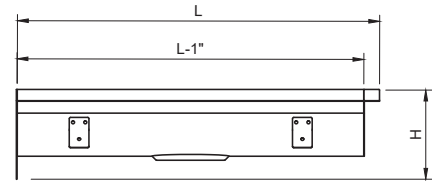

Item No.: \_\_\_\_\_

Order No.: \_\_\_\_\_

Qty: \_\_\_\_\_ Date: \_\_\_\_\_

**STAINLESS STEEL FLOOR TROUGH & DRAIN**

Custom Made  
Sizes Available

Item No.	D x W x H (in)	Grate Diemsnion (in)	G. W. (lb.)	Qty. /Case
FSD-1212	14 x 14 x 4-1/2	9-3/4 x 9-3/4 x 1-1/2	12	1
FSD-1224	14 x 26 x 4-1/2	9-3/4 x 21-3/4 x 1-1/2	25	1
FSD-1236	14 x 38 x 4-1/2	9-3/4 x 33-3/4 x 1-1/2	39	1
FSD-1248	14 x 50 x 4-1/2	9-3/4 x 45-3/4 x 1-1/2	52	1
FSD-1260	14 x 62 x 4-1/2	9-3/4 x 57-3/4 x 1-1/2	65	1
FSD-1272	14 x 74 x 4-1/2	9-3/4 x 69-3/4 x 1-1/2	77	1

Item No.	D x W x H (in)	Grate Diemsnion (in)	G. W. (lb.)	Qty. /Case
FST-E12	14 x 12 x 5-3/4	9-3/4 x 9-3/4 x 1-1/2	12	1
FST-E24	14 x 24 x 5-3/4	9-3/4 x 21-3/4 x 1-1/2	25	1

Item No.	D x W x H (in)	Grate Diemsnion (in)	G. W. (lb.)	Qty. /Case
FST-1224	14 x 22 x 5-3/4	9-3/4 x 21-3/4 x 1-1/2	25	1
FST-1236	14 x 34 x 5-3/4	9-3/4 x 33-3/4 x 1-1/2	39	1
FST-1248	14 x 46 x 5-3/4	9-3/4 x 45-3/4 x 1-1/2	52	1
FST-1260	14 x 58 x 5-3/4	9-3/4 x 57-3/4 x 1-1/2	65	1
FST-1272	14 x 70 x 5-3/4	9-3/4 x 69-3/4 x 1-1/2	77	1

Item No.	D x W x H (in)	Grate Diemsnion (in)	G. W. (lb.)	Qty. /Case
FST-C	20 x 20 x 5-3/4	17-3/4 x 17-3/4 x 1-1/2	24	1