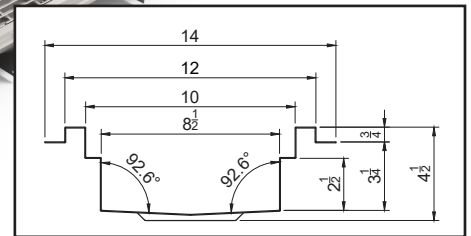

Included Item:

Optional Grate Design:

Description

This floor trough is a versatile draining option that will help you maintain safe and sanitary floor conditions! This floor trough can be installed beneath steam equipment in your restaurant's kitchen for convenient end-of-day draining, or used at any other operation that requires draining of excessive amounts of water. It boasts a durable stainless steel grating that has 5/8" clearance between bars to permit fluid and block potential clogs.