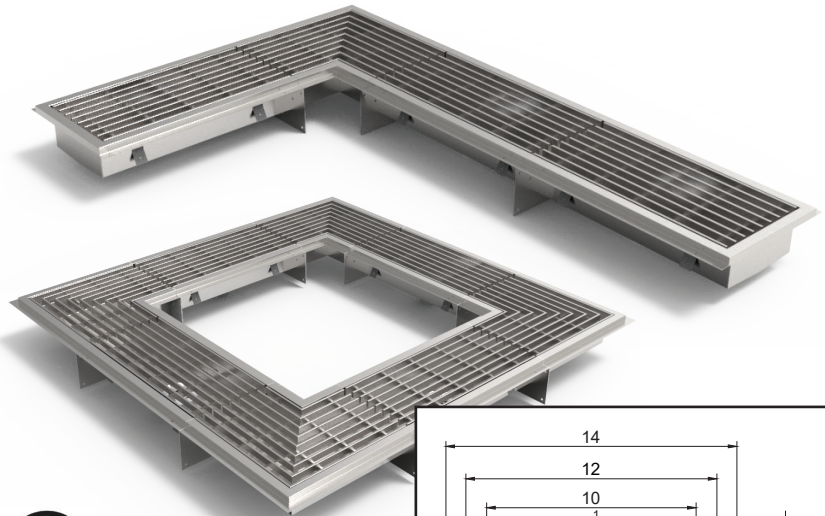

Item No.: \_\_\_\_\_  
Order No.: \_\_\_\_\_  
Qty: \_\_\_\_\_ Date: \_\_\_\_\_

**STAINLESS STEEL FLOOR TROUGH & DRAIN**

**Features**

- All stainless steel construction
- 1/4" heavy duty grate with 5/8" spacing
- Hardwares and strainer (for 2" pipe) included
- Mounts directly to sub floor, floor water receptacles
- custom size 96" and up come with 2 strainers

**Included Item:**

**Optional Grate Design:**

**Description**

This floor trough is a versatile draining option that will help you maintain safe and sanitary floor conditions! This floor trough can be installed beneath steam equipment in your restaurant's kitchen for convenient end-of-day draining, or used at any other operation that requires draining of excessive amounts of water. It boasts a durable stainless steel grating that has 5/8" clearance between bars to permit fluid and block potential clogs.

Item No.: \_\_\_\_\_

Order No.: \_\_\_\_\_

Qty: \_\_\_\_\_ Date: \_\_\_\_\_

**STAINLESS STEEL FLOOR TROUGH & DRAIN**

Custom Made  
Sizes Available

Item No.	D x W x H (in)	Grate Diemsnion (in)	G. W. (lb.)	Qty. /Case
FSD-1212	14 x 14 x 4-1/2	9-3/4 x 9-3/4 x 1-1/2	12	1
FSD-1224	14 x 26 x 4-1/2	9-3/4 x 21-3/4 x 1-1/2	25	1
FSD-1236	14 x 38 x 4-1/2	9-3/4 x 33-3/4 x 1-1/2	39	1
FSD-1248	14 x 50 x 4-1/2	9-3/4 x 45-3/4 x 1-1/2	52	1
FSD-1260	14 x 62 x 4-1/2	9-3/4 x 57-3/4 x 1-1/2	65	1
FSD-1272	14 x 74 x 4-1/2	9-3/4 x 69-3/4 x 1-1/2	77	1

Item No.	D x W x H (in)	Grate Diemsnion (in)	G. W. (lb.)	Qty. /Case
FST-C	20 x 20 x 5-3/4	17-3/4 x 17-3/4 x 1-1/2	24	1