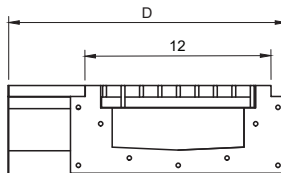

Item No.: \_\_\_\_\_

Order No.: \_\_\_\_\_

Qty: \_\_\_\_\_ Date: \_\_\_\_\_

**STAINLESS STEEL FLOOR TROUGH & DRAIN**

Custom Made  
Sizes Available

Item No.	D x W x H (in)	Grate Diemsnion (in)	G. W. (lb.)	Qty. /Case
FSD-1212	14 x 14 x 4-1/2	9-3/4 x 9-3/4 x 1-1/2	12	1
FSD-1224	14 x 26 x 4-1/2	9-3/4 x 21-3/4 x 1-1/2	25	1
FSD-1236	14 x 38 x 4-1/2	9-3/4 x 33-3/4 x 1-1/2	39	1
FSD-1248	14 x 50 x 4-1/2	9-3/4 x 45-3/4 x 1-1/2	52	1
FSD-1260	14 x 62 x 4-1/2	9-3/4 x 57-3/4 x 1-1/2	65	1
FSD-1272	14 x 74 x 4-1/2	9-3/4 x 69-3/4 x 1-1/2	77	1

Item No.	D x W x H (in)	Grate Diemsnion (in)	G. W. (lb.)	Qty. /Case
FST-E12	14 x 12 x 5-3/4	9-3/4 x 9-3/4 x 1-1/2	12	1
FST-E24	14 x 24 x 5-3/4	9-3/4 x 21-3/4 x 1-1/2	25	1

Item No.	D x W x H (in)	Grate Diemsnion (in)	G. W. (lb.)	Qty. /Case
FST-1224	14 x 22 x 5-3/4	9-3/4 x 21-3/4 x 1-1/2	25	1
FST-1236	14 x 34 x 5-3/4	9-3/4 x 33-3/4 x 1-1/2	39	1
FST-1248	14 x 46 x 5-3/4	9-3/4 x 45-3/4 x 1-1/2	52	1
FST-1260	14 x 58 x 5-3/4	9-3/4 x 57-3/4 x 1-1/2	65	1
FST-1272	14 x 70 x 5-3/4	9-3/4 x 69-3/4 x 1-1/2	77	1

Item No.	D x W x H (in)	Grate Diemsnion (in)	G. W. (lb.)	Qty. /Case
FST-C	20 x 20 x 5-3/4	17-3/4 x 17-3/4 x 1-1/2	24	1