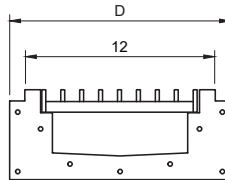

Item No.: \_\_\_\_\_

Order No.: \_\_\_\_\_

Qty: \_\_\_\_\_ Date: \_\_\_\_\_

**STAINLESS STEEL FLOOR TROUGH & DRAIN**

Custom Made  
Sizes Available

Item No.	D x W x H (in)	Grate Diemsnion (in)	G. W. (lb.)	Qty. /Case
FSD-1212	14 x 14 x 4-1/2	9-3/4 x 9-3/4 x 1-1/2	12	1
FSD-1224	14 x 26 x 4-1/2	9-3/4 x 21-3/4 x 1-1/2	25	1
FSD-1236	14 x 38 x 4-1/2	9-3/4 x 33-3/4 x 1-1/2	39	1
FSD-1248	14 x 50 x 4-1/2	9-3/4 x 45-3/4 x 1-1/2	52	1
FSD-1260	14 x 62 x 4-1/2	9-3/4 x 57-3/4 x 1-1/2	65	1
FSD-1272	14 x 74 x 4-1/2	9-3/4 x 69-3/4 x 1-1/2	77	1

Item No.	D x W x H (in)	Grate Diemsnion (in)	G. W. (lb.)	Qty. /Case
FST-E12	14 x 12 x 5-3/4	9-3/4 x 9-3/4 x 1-1/2	12	1
FST-E24	14 x 24 x 5-3/4	9-3/4 x 21-3/4 x 1-1/2	25	1

Item No.	D x W x H (in)	Grate Diemsnion (in)	G. W. (lb.)	Qty. /Case
FST-1224	14 x 22 x 5-3/4	9-3/4 x 21-3/4 x 1-1/2	25	1
FST-1236	14 x 34 x 5-3/4	9-3/4 x 33-3/4 x 1-1/2	39	1
FST-1248	14 x 46 x 5-3/4	9-3/4 x 45-3/4 x 1-1/2	52	1
FST-1260	14 x 58 x 5-3/4	9-3/4 x 57-3/4 x 1-1/2	65	1
FST-1272	14 x 70 x 5-3/4	9-3/4 x 69-3/4 x 1-1/2	77	1

Item No.	D x W x H (in)	Grate Diemsnion (in)	G. W. (lb.)	Qty. /Case
FST-C	20 x 20 x 5-3/4	17-3/4 x 17-3/4 x 1-1/2	24	1