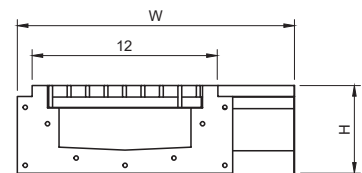

Item No.: \_\_\_\_\_

Order No.: \_\_\_\_\_

Qty: \_\_\_\_\_ Date: \_\_\_\_\_

**STAINLESS STEEL FLOOR TROUGH & DRAIN**

Custom Made  
Sizes Available

Item No.	D x W x H (in)	Grate Diemsnion (in)	G. W. (lb.)	Qty. /Case
FSD-1212	14 x 14 x 4-1/2	9-3/4 x 9-3/4 x 1-1/2	12	1
FSD-1224	14 x 26 x 4-1/2	9-3/4 x 21-3/4 x 1-1/2	25	1
FSD-1236	14 x 38 x 4-1/2	9-3/4 x 33-3/4 x 1-1/2	39	1
FSD-1248	14 x 50 x 4-1/2	9-3/4 x 45-3/4 x 1-1/2	52	1
FSD-1260	14 x 62 x 4-1/2	9-3/4 x 57-3/4 x 1-1/2	65	1
FSD-1272	14 x 74 x 4-1/2	9-3/4 x 69-3/4 x 1-1/2	77	1

Item No.	D x W x H (in)	Grate Diemsnion (in)	G. W. (lb.)	Qty. /Case
FST-E12	14 x 12 x 5-3/4	9-3/4 x 9-3/4 x 1-1/2	12	1
FST-E24	14 x 24 x 5-3/4	9-3/4 x 21-3/4 x 1-1/2	25	1

Item No.	D x W x H (in)	Grate Diemsnion (in)	G. W. (lb.)	Qty. /Case
FST-1224	14 x 22 x 5-3/4	9-3/4 x 21-3/4 x 1-1/2	25	1
FST-1236	14 x 34 x 5-3/4	9-3/4 x 33-3/4 x 1-1/2	39	1
FST-1248	14 x 46 x 5-3/4	9-3/4 x 45-3/4 x 1-1/2	52	1
FST-1260	14 x 58 x 5-3/4	9-3/4 x 57-3/4 x 1-1/2	65	1
FST-1272	14 x 70 x 5-3/4	9-3/4 x 69-3/4 x 1-1/2	77	1

Item No.	D x W x H (in)	Grate Diemsnion (in)	G. W. (lb.)	Qty. /Case
FST-C	20 x 20 x 5-3/4	17-3/4 x 17-3/4 x 1-1/2	24	1