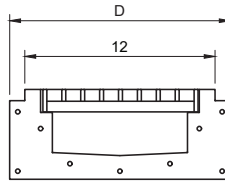

Item No.: \_\_\_\_\_

Order No.: \_\_\_\_\_

Qty: \_\_\_\_\_ Date: \_\_\_\_\_

**STAINLESS STEEL FLOOR TROUGH & DRAIN**

Custom Made  
Sizes Available

Item No.	D x W x H (in)	Grate Diemsnion (in)	G. W. (lb.)	Qty. /Case
FSD-1212	14 x 14 x 4-1/2	9-3/4 x 9-3/4 x 1-1/2	12	1
FSD-1224	14 x 26 x 4-1/2	9-3/4 x 21-3/4 x 1-1/2	25	1
FSD-1236	14 x 38 x 4-1/2	9-3/4 x 33-3/4 x 1-1/2	39	1
FSD-1248	14 x 50 x 4-1/2	9-3/4 x 45-3/4 x 1-1/2	52	1
FSD-1260	14 x 62 x 4-1/2	9-3/4 x 57-3/4 x 1-1/2	65	1
FSD-1272	14 x 74 x 4-1/2	9-3/4 x 69-3/4 x 1-1/2	77	1

Item No.	D x W x H (in)	Grate Diemsnion (in)	G. W. (lb.)	Qty. /Case
FST-E12	14 x 12 x 5-3/4	9-3/4 x 9-3/4 x 1-1/2	12	1
FST-E24	14 x 24 x 5-3/4	9-3/4 x 21-3/4 x 1-1/2	25	1

Item No.	D x W x H (in)	Grate Diemsnion (in)	G. W. (lb.)	Qty. /Case
FST-1224	14 x 22 x 5-3/4	9-3/4 x 21-3/4 x 1-1/2	25	1
FST-1236	14 x 34 x 5-3/4	9-3/4 x 33-3/4 x 1-1/2	39	1
FST-1248	14 x 46 x 5-3/4	9-3/4 x 45-3/4 x 1-1/2	52	1
FST-1260	14 x 58 x 5-3/4	9-3/4 x 57-3/4 x 1-1/2	65	1
FST-1272	14 x 70 x 5-3/4	9-3/4 x 69-3/4 x 1-1/2	77	1

Item No.	D x W x H (in)	Grate Diemsnion (in)	G. W. (lb.)	Qty. /Case
FST-C	20 x 20 x 5-3/4	17-3/4 x 17-3/4 x 1-1/2	24	1