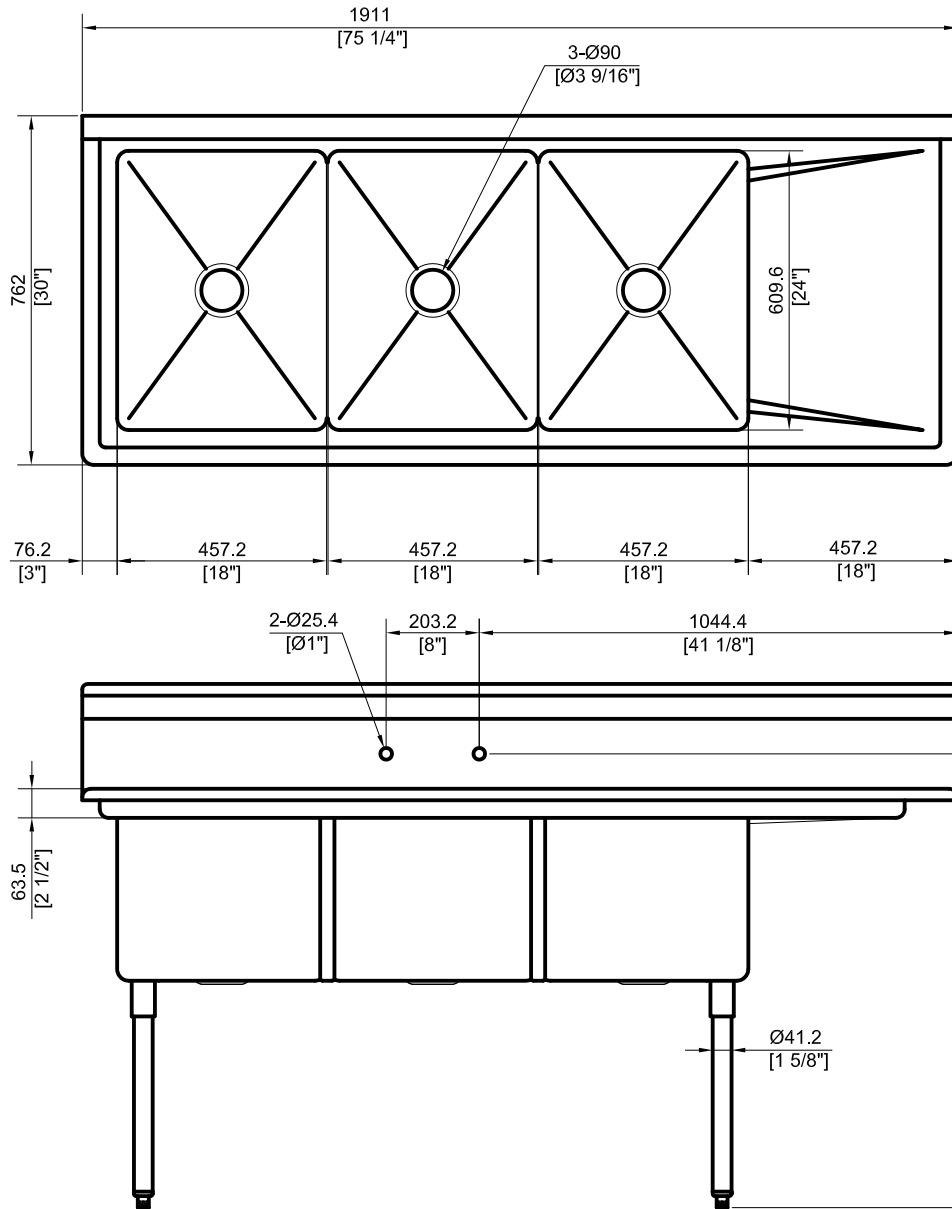

## SH18243R

- Three Tubs Sink with Right Drain Board.
- Bowl Size : 24" W x 18" L x 14" D.
- Strainer Opening diameter 3-5/8".