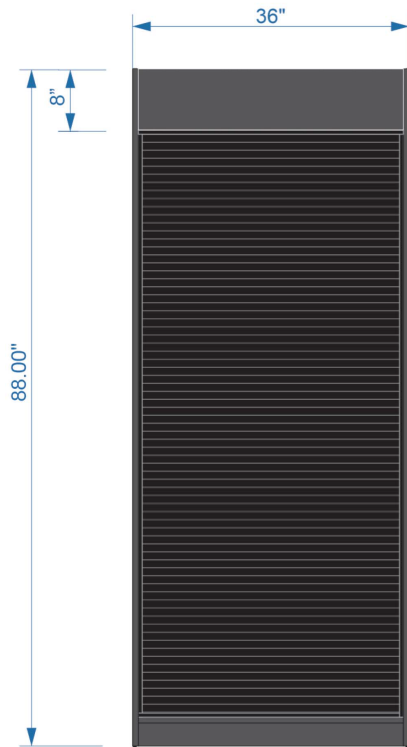

TOP VIEW

- Formica laminate finishes available in 4 color options
- Leveling hardware
- Optional magnetic signage available

FRONT VIEW

SIDE VIEW

ISO VIEW