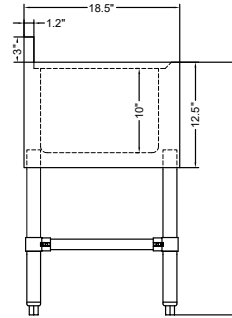

Plan View

CERTIFICATIONS