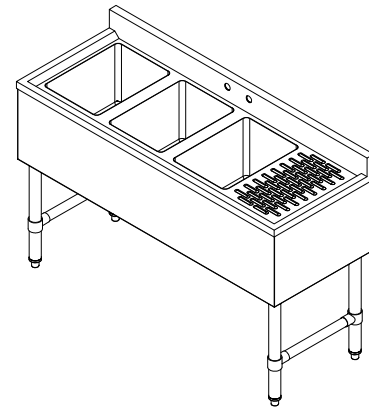

Plan View

CERTIFICATIONS

706 Eastern Parkway STE 1G, Brooklyn NY 11213
718-576-6342
info@koolmore.com