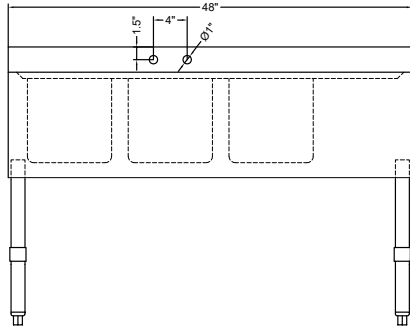

Plan View

CERTIFICATIONS

706 Eastern Parkway STE 1G, Brooklyn NY 11213
718-576-6342
info@koolmore.com