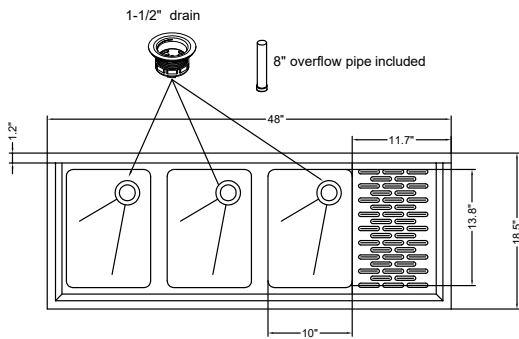

Plan View

CERTIFICATIONS

706 Eastern Parkway STE 1G, Brooklyn NY 11213
718-576-6342
info@koolmore.com