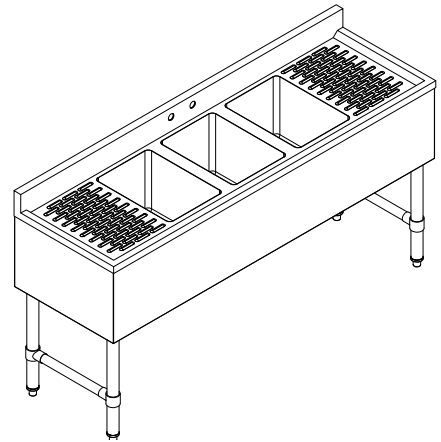

Plan View

CERTIFICATIONS

706 Eastern Parkway STE 1G, Brooklyn NY 11213
718-576-6342
info@koolmore.com