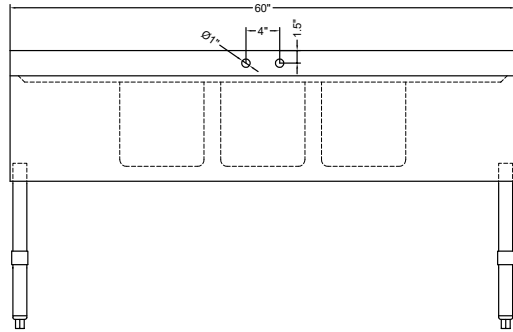

Plan View

CERTIFICATIONS

706 Eastern Parkway STE 1G, Brooklyn NY 11213
718-576-6342
info@koolmore.com