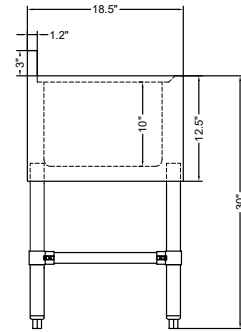

Plan View

CERTIFICATIONS

706 Eastern Parkway STE 1G, Brooklyn NY 11213
718-576-6342
info@koolmore.com