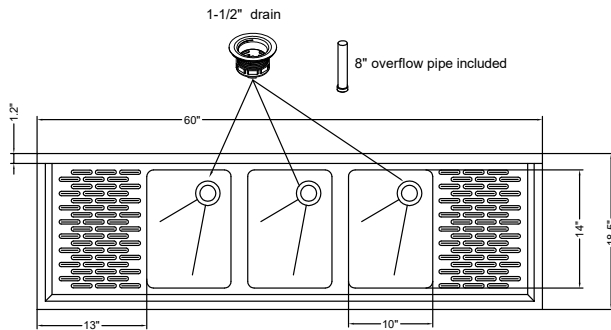

Plan View

CERTIFICATIONS

706 Eastern Parkway STE 1G, Brooklyn NY 11213
718-576-6342
info@koolmore.com