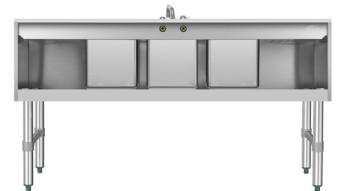

## KoolMore 60 in. Three-Compartment Commercial Bar-Sink with 3 in. Backsplash, Dual Drainboards with Faucet, NSF Certified in Stainless-Steel

Model: SBR3B60-LR-320

### FEATURES

- Durable 304 Stainless-Steel Construction:
- Three Spacious Compartments: Each bowl measures 10" x 14" x 10", providing plenty of space for efficient washing, rinsing, and sanitizing tasks.
- 10 in. NSF Certified Faucet Included: Comes with a durable 10" spout faucet made of copper and zinc alloy, ensuring reliable water flow and easy installation.
- Adjustable Feet and H-Shaped Leg Bracing:
- 13 in. Dual Drainboards:
- 3 in. Backsplash:
- Efficient Drainage Design: Each basin has a 2-degree downward slope to facilitate quick and efficient drainage, maintaining a hygienic workspace.
- Compact Undercounter Design: With dimensions of 60" length, 18.5" width, and 33" height, this sink fits perfectly under the counter, maximizing space in your bar area.
- NSF Certified: Built to meet stringent NSF safety standards, guaranteeing reliable performance.

## Features & Materials

Exterior Material	Stainless-Steel 304
Color Finish	Brushed Stainless-Steel
Drain Included	Yes
Number of Basins	3
Angle of Downward Incline in Basin	2 degrees
Angle of Downward Incline of Dashboard	2 degrees
Legs Adjustable	YES
Feet Material	Plastic, Bullet
Gauge of Stainless Steel	20
Faucet Material	Copper and Zinc Alloy
Feature One	NSF Certified Bar Sink Specially Designed with a L
Feature Two	This product uses 304 stainless steel, the industr
Feature Three	
Feature Four	H Shaped Leg Bracing And Adjustable Feet Adds Reli
Feature Five	10 In. NSF Facuet Included
Feature Six	3 In. Backsplash
Certifications	NSF