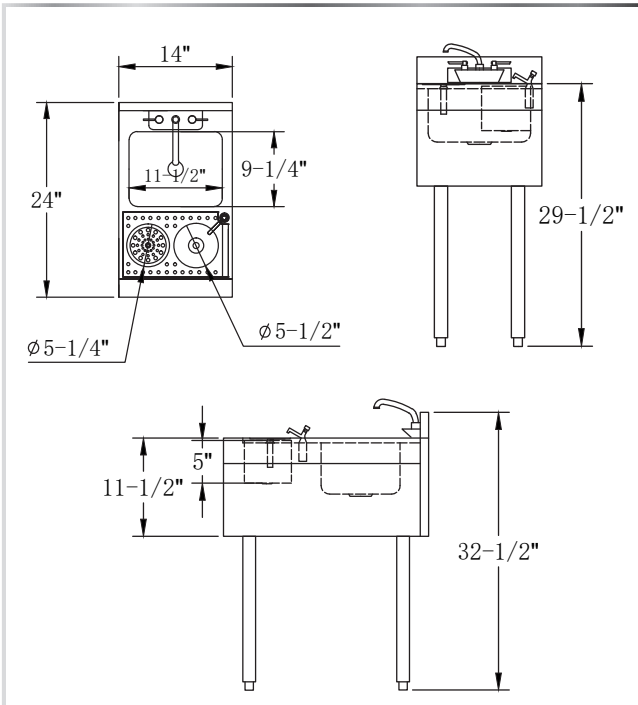

## MATERIALS

- 18 Gauge 304 Stainless Steel; Fabricated
- Stainless Steel Legs and Bullet Feet

## FEATURES

- 11-1/2" x 9-1/4" x 6" Sink Bowl
- 4" On-Center Wall-Mounted Faucet Holes (Faucet Included)
- Push-Down Rinse Faucet Included
- Draining Dipper Well (Faucet NOT Included)

MODEL NUMBER	LENGTH	WIDTH
UMRDS-1424	14"	24"

### SPARE PART

UMR-P

Glass Rinser plate, 14 Gauge 304 SS, 5.2" diameter, its with UMR-V faucet.

### SPARE PART

UMR-V

Glass Rinser faucet, 1/2" water inlet, requires check valve, shut off & pressure regulator (set to 15PSI).