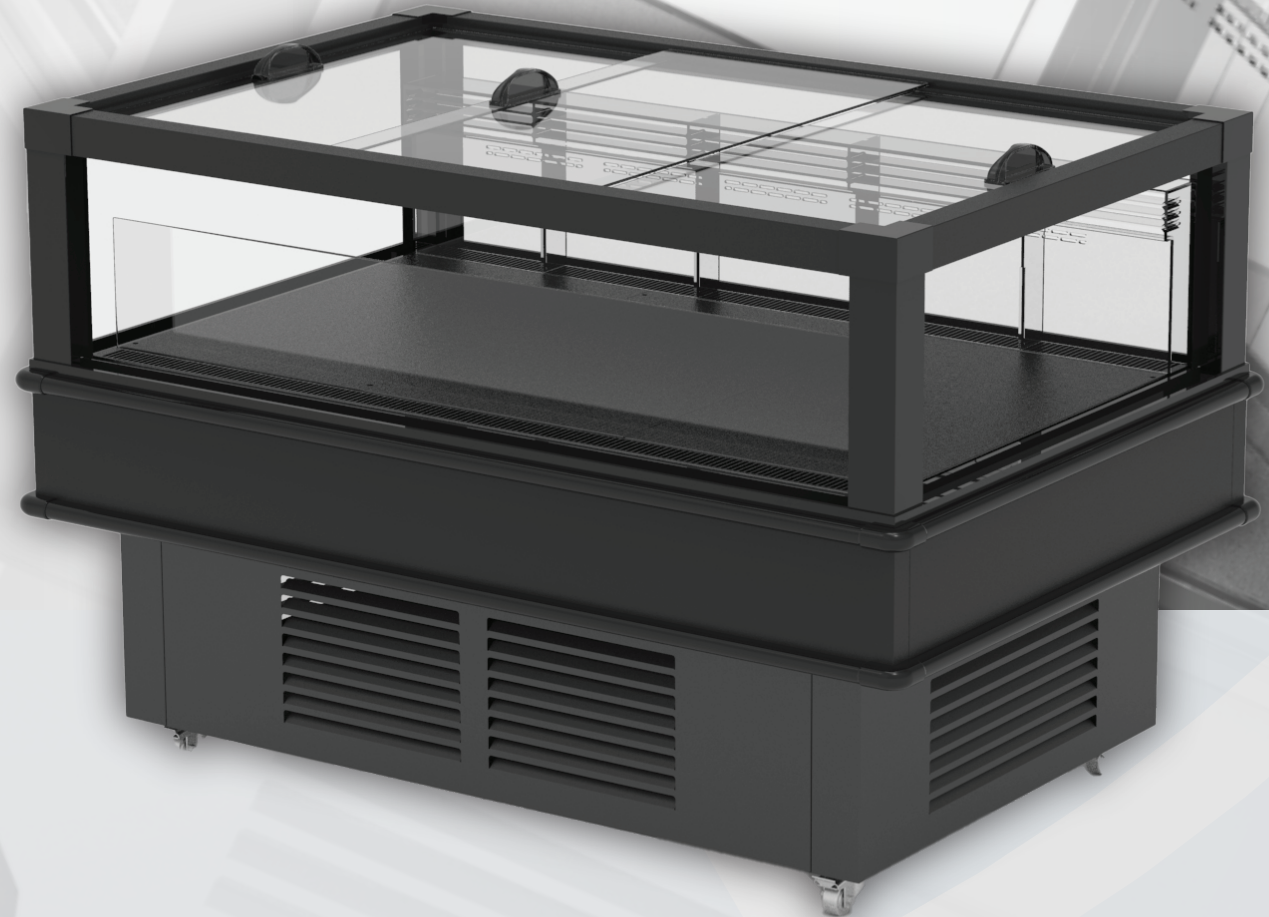

DUAL-TEMP TRIPLE DOOR DISPLAY CABINET

Optional black interior finish

- Dual-temperature: cooler or freezer mode
- Self-closing hinged triple pane glass doors
- LED lighting
- 4 tilting, adjustable shelves per section
- Self-contained system with auto defrost

DUAL-TEMP ISLAND SHOWCASE

- Dual-temperature: cooler or freezer mode
- LED lighting
- Self-contained
- Triple pane glass sides & sliding glass lid
- 60", 80", and 100" models available

MULTIDECK SELF-SERVICE ISLANDS

- Full 360 degree display
- LED lighting
- 2 shelves plus base with glass sides
- Self-contained system
- Two sizes available - 80" and 100"