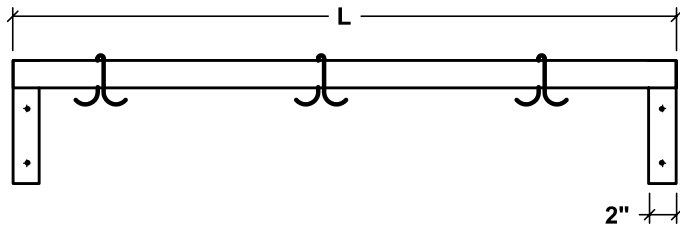

DRAWINGS

PRW-1

PRW-2

FRONT ELEVATION