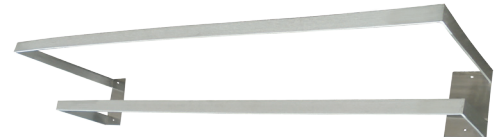

PRW-2

Specifications

PRW Single Bar Wall Mounted Pot Rack is constructed of 2" x 3/16" stainless steel, type 300 series, 18/8, Flat Bar. Pot hooks supplied to be stainless steel single duty, sliding type and spaced 9" apart. Center support supplied on units over 5' long.

PRW-2 Double Bar Wall Mounted Pot Rack is constructed of 2" x 3/16" stainless steel, type 300 series, 18/8, Flat Bar. Pot hooks supplied to be stainless steel single duty, sliding type and spaced 9" apart. Center support supplied on units over 5' long.

Product Guide

IMC Pot Racks are simply the best way to display and store your fine cookware, utensils or decorative items. Mounts on to table and accommodates all kitchens. Mount over the stove-top, sink, island, or any other desirable space in your kitchen. Maximize space with as it neatly allows you to arrange your cookware to prevent stacking damage, an essential rack for any kitchen.

Options

- ☐ **BU** - 1/4" Bar in Lieu of 3/16"
- ☐ **GA-16** - 16GA Upgrade
- ☐ **PTH** - Additional Stainless Steel Pot Hooks (Each)
- ☐ **LVS** - Louvered Shelves
- ☐ **PVL** - Provision for Lamps (Each)
- ☐ **TMW** - Table Mounted WMS
- ☐ Welded S/S Pot Hooks

TABLE MOUNTED POT RACKS

Single Bar Model	Double Bar Model	Size (W x L)
☐ PRW-1-2436	☐ PRW-2-2436	12" x 36"
☐ PRW-1-2448	☐ PRW-2-2448	12" x 48"
☐ PRW-1-2460	☐ PRW-2-2460	12" x 60"
☐ PRW-1-2472	☐ PRW-2-2472	12" x 72"
☐ PRW-1-2484	☐ PRW-2-2484	12" x 84"
☐ PRW-1-2496	☐ PRW-2-2496	12" x 96"
☐ PRW-1-24108	☐ PRW-2-24108	12" x 108"
☐ PRW-1-24120	☐ PRW-2-24120	12" x 120"
☐ PRW-1-24132	☐ PRW-2-24132	12" x 132"
☐ PRW-1-24144	☐ PRW-2-24144	12" x 144"

PRW-40 0321