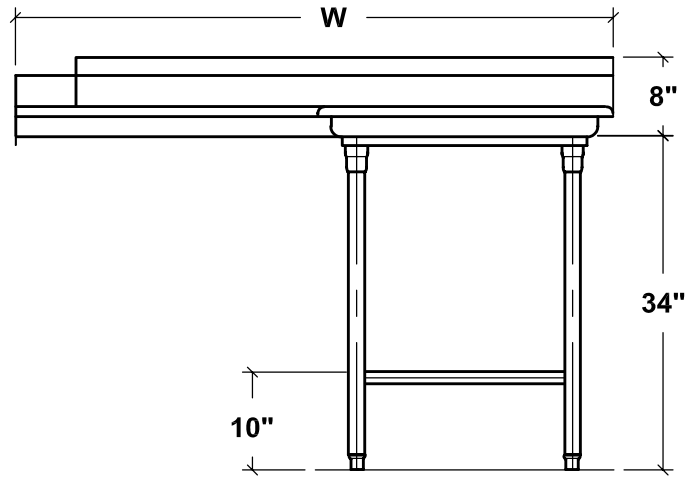

Project Name: _____

Consultant: _____

Item #: _____

Model #: _____

Quantity: _____

Specifications

- **Top:** 14GA or 16GA Type 300 series stainless steel with 8" backsplash 2" return at 45 degrees and ½" turn-down & 1" radius corners. Polished to a #4 finish.
- **Understructure:** 16GA stainless steel channeling. Sound deadening is applied to the underside as a standard.
- **Gussets:** Stainless steel conical type with inner sleeve and set screw.
- **Legs:** 1 5/8" OD stainless steel tubing, T304 (18/8).
- **Crossbracing:** 1 ¼" OD stainless steel tubing notched and welded to legs.
- **Feet:** Stainless steel adjustable bullet type.

Product Guide

Dishtables provide the perfect space to place dirty dishes before running them through your commercial dishwasher or to store clean dishes before they are put away. Choose from straight, L-shaped, or U-shaped tables to set up a ware-washing area that accommodates your daily routine. Link a dishtable to your conveyor, single, or double rack dishwasher, or connect one to your three compartment sink, so you can wash dishes more efficiently. We also offer undercounter styles for use in your bar or small prep area.

Options

- **B810** - 10" High Backsplash
- **SRB** - Scrap Block
- **SSU** - 18GA Undershef
- **CC** - Corner or Column Cutout
- **FF-50** - Flanged Feet
- **RSP** - Return Splash
- **RSW** - Rack Shelf - Wall Mtd.
- **RST** - Rack Shelf - Table Mtd.
- **RSD** - Rack Shelf - Double Service
- **TLS** - Table Limit Switch
- See Price List for more options