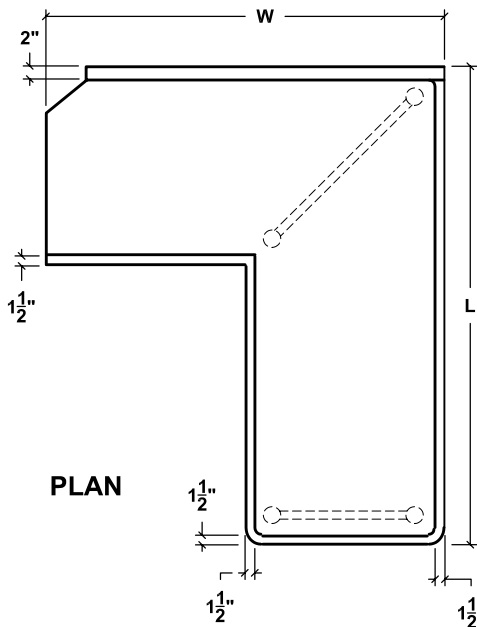

PLAN

CLEAN DISHTABLE - ISLAND

14GA Model	16GA Model	Size (W x L x D)
☐ SICD-48RorL	☐ SICD-48-16RorL	60" x 48" x 30"
☐ SICD-60RorL	☐ SICD-60-16RorL	60" x 60" x 30"
☐ SICD-72RorL	☐ SICD-72-16RorL	60" x 72" x 30"
☐ SICD-84RorL	☐ SICD-84-16RorL	60" x 84" x 30"
☐ SICD-96RorL	☐ SICD-96-16RorL	60" x 96" x 30"
☐ SICD-108RorL	☐ SICD-108-16RorL	60" x 108" x 30"
☐ SICD-120RorL	☐ SICD-120-16RorL	60" x 120" x 30"

Specifications subject to change without notice.

SICD-60 0322