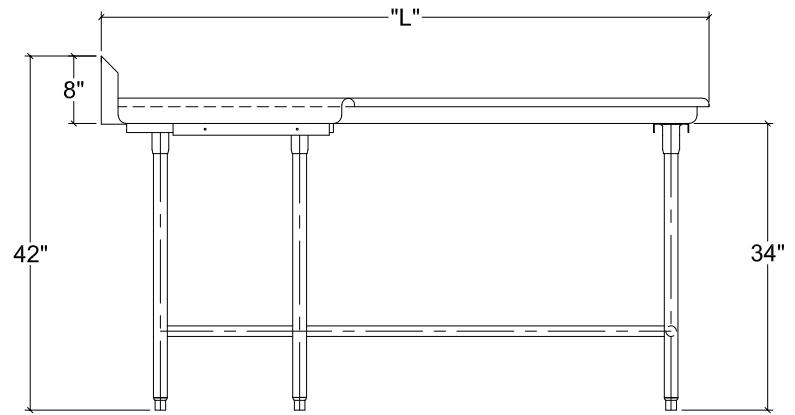

Project Name: _____

Consultant: _____

Item #: _____

Model #: _____

Quantity: _____

Specifications

- **Top:** 14GA or 16GA Type 300 series stainless steel with 8" backsplash 2" return at 45 degrees and ½" turn-down & 1" radius corners. Polished to a #4 finish.
- **Understructure:** 16GA stainless steel channeling. Sound deadening is applied to the underside as a standard.
- **Gussets:** Stainless steel conical type with inner sleeve and set screw.
- **Legs:** 1 5/8" OD stainless steel tubing, T304 (18/8).
- **Crossbracing:** 1 ¼" OD stainless steel tubing notched and welded to legs.
- **Feet:** Stainless steel adjustable bullet type.

Options

- **B810** - 10" High Backsplash
- **SRB** - Scrap Block
- **SSU** - 18GA Undershef
- **CC** - Corner or Column Cutout
- **FF-50** - Flanged Feet
- **RSP** - Return Splash
- **RSW** - Rack Shelf - Wall Mtd.
- **RST** - Rack Shelf - Table Mtd.
- **RSD** - Rack Shelf - Double Service
- **TLS** - Table Limit Switch
- See Price List for more options

FRONT ELEVATION

PLAN

SIDE ELEVATION

CLEAN DISHTABLE - ISLAND

14GA Model	16GA Model	Size (W x L x D)
<input type="checkbox"/> SICD-48RorL	<input type="checkbox"/> SICD-48-16RorL	60" x 48" x 30"
<input type="checkbox"/> SICD-60RorL	<input type="checkbox"/> SICD-60-16RorL	60" x 60" x 30"
<input type="checkbox"/> SICD-72RorL	<input type="checkbox"/> SICD-72-16RorL	60" x 72" x 30"
<input type="checkbox"/> SICD-84RorL	<input type="checkbox"/> SICD-84-16RorL	60" x 84" x 30"
<input type="checkbox"/> SICD-96RorL	<input type="checkbox"/> SICD-96-16RorL	60" x 96" x 30"
<input type="checkbox"/> SICD-108RorL	<input type="checkbox"/> SICD-108-16RorL	60" x 108" x 30"
<input type="checkbox"/> SICD-120RorL	<input type="checkbox"/> SICD-120-16RorL	60" x 120" x 30"