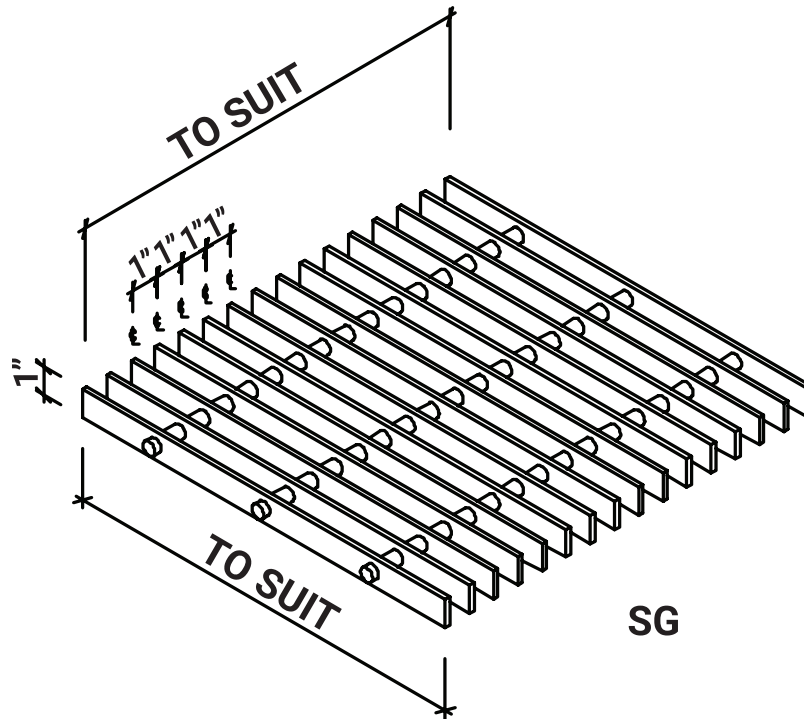

 **Product Guide**

IMC Floor Trough Gratings are specially designed to provide sanitary carefree use - to permit quick, efficient and thorough cleaning.

Rugged stainless steel construction, engineered to stand up under day-in and day-out abuse.

Floor Trough Gratings can be easily built to specific custom dimensions to fit the operator's special needs and requirements.

Our engineers would be delighted to put their experience and knowledge to work for you in planning the most efficient use of your space.

 **Options**

- Banding
- 1/4" Radius Corners
- Extra Polishing
- 1 1/2" x 1 1/2" x 3 1/2" High S/S Angle Iron Leg w/ Adjustable S/S Bolt Foot & Locking Nut

DRAWINGS

SUBWAY GRATING

Model	Size (W x L)	Model	Size (W x L)	Model	Size (W x L)	Model	Size (W x L)
□ SG-1224	12" x 24"	□ SG-1824	18" x 24"	□ SG-2424	24" x 24"	□ SG-3024	30" x 24"
□ SG-1230	12" x 24"	□ SG-1830	18" x 30"	□ SG-2430	24" x 30"	□ SG-3030	30" x 30"
□ SG-1236	12" x 36"	□ SG-1836	18" x 36"	□ SG-2436	24" x 36"	□ SG-3036	30" x 36"
□ SG-1248	12" x 48"	□ SG-1848	18" x 48"	□ SG-2448	24" x 48"	□ SG-3048	30" x 48"
□ SG-1260	12" x 60"	□ SG-1860	18" x 60"	□ SG-2460	24" x 60"	□ SG-3060	30" x 60"
□ SG-1272	12" x 72"	□ SG-1872	18" x 72"	□ SG-2472	24" x 72"	□ SG-3072	30" x 72"
□ SG-1284	12" x 84"	□ SG-1884	18" x 84"	□ SG-2484	24" x 84"	□ SG-3084	30" x 84"
□ SG-1296	12" x 96"	□ SG-1896	18" x 96"	□ SG-2496	24" x 96"	□ SG-3096	30" x 96"
□ SG-12108	12" x 108"	□ SG-18108	18" x 108"	□ SG-24108	24" x 108"	□ SG-30108	30" x 108"
□ SG-12120	12" x 120"	□ SG-18120	18" x 120"	□ SG-24120	24" x 120"	□ SG-30120	30" x 120"