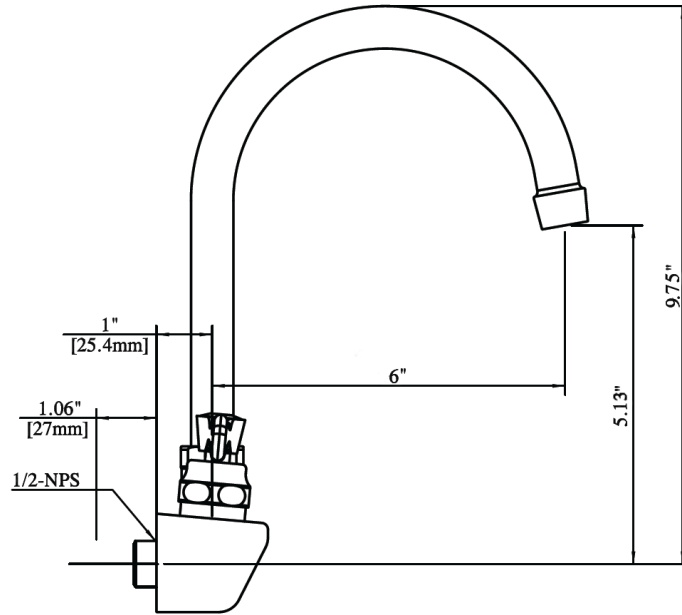

Project Name: _____

Consultant: _____

Item #: _____

Model #: _____

Quantity: _____

Specifications

RGSH-S Model Splash Mounted Gooseneck Faucet is constructed from a high polished triple dipped chrome finish.

Unit features a 5" gooseneck spout, 4" O.C. splash mount, 1/4 turn ceramic cartridges and integral check valves.

Unit features a double O-ring spout seal and color coded hot & cold indicators.

Product Guide

Install a convenient and useful water fixture in your business.

The gooseneck swing spout provides excellent reach and clearance for ease of use. It will easily move from side to side to provide room above your sink.

Easily installed on any IMC hand sink backsplash, simply hook it up to your plumbing and it is ready to use.

Options

- Vandal Resistant Aerator - .5 GPM

RGSH-S -20 0920

Specifications subject to change without notice.