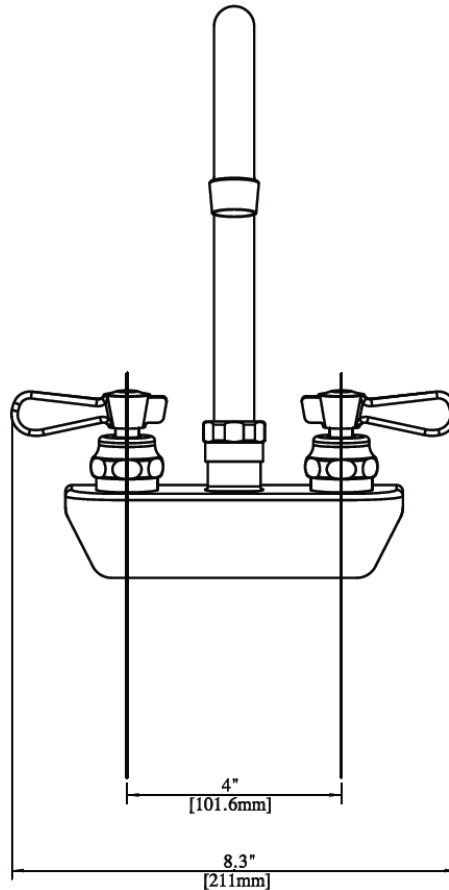

Project Name: _____

Consultant: _____

Item #: _____

Model #: _____

Quantity: _____

Specifications

RGSH-S Model Splash Mounted Gooseneck Faucet is constructed from a high polished triple dipped chrome finish.

Unit features a 5" gooseneck spout, 4" O.C. splash mount, 1/4 turn ceramic cartridges and integral check valves.

Unit features a double O-ring spout seal and color coded hot & cold indicators.

Product Guide

Install a convenient and useful water fixture in your business.

The gooseneck swing spout provides excellent reach and clearance for ease of use. It will easily move from side to side to provide room above your sink.

Easily installed on any IMC hand sink backsplash, simply hook it up to your plumbing and it is ready to use.

Options

- Vandal Resistant Aerator - .5 GPM

RGSH-S -20 0920

Specifications subject to change without notice.