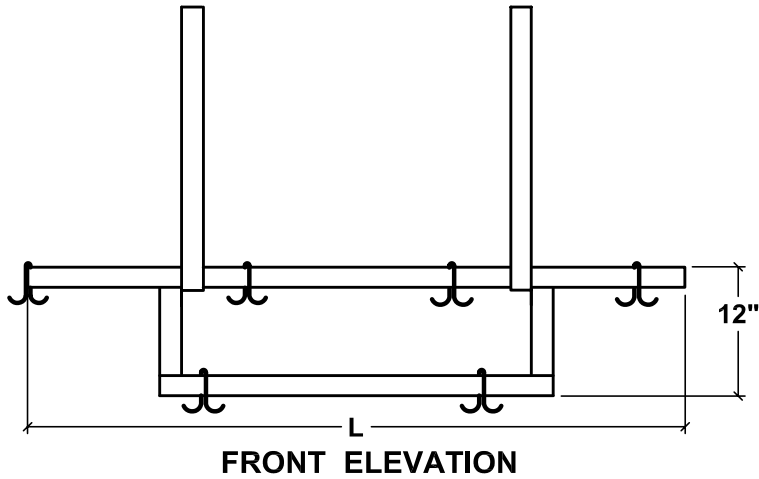

### Specifications

**PRC** Three Bar Ceiling Mounted Pot Rack is constructed of 12 GA 2" x 3/16" stainless steel, type 300 series, 18/8, Flat Bar.

Pot hooks supplied to be stainless steel double duty, sliding type and spaced 9" apart. Center support supplied on units over 6' long. Included are 12GA stainless steel ceiling hangers, suggested height of top of unit to floor is 7'-6".

### Product Guide

IMC Pot Racks are simply the best way to display and store your fine cookware, utensils or decorative items. Hangs from ceiling and accommodates all kitchens. Hang over the stove-top, sink, island, or any other desirable space in your kitchen. Maximize space with as it neatly allows you to arrange your cookware to prevent stacking damage, an essential rack for any kitchen.

### Options

- BU** - 1/4" Bar in Lieu of 3/16"
- GA-16** - 16GA Upgrade
- PTH** - Additional Stainless Steel Pot Hooks (Each)
- LVS** - Louvered Shelves
- PVL** - Provision for Lamps (Each)
- TMW** - Table Mounted WMS
- Welded S/S Pot Hooks

## DRAWINGS