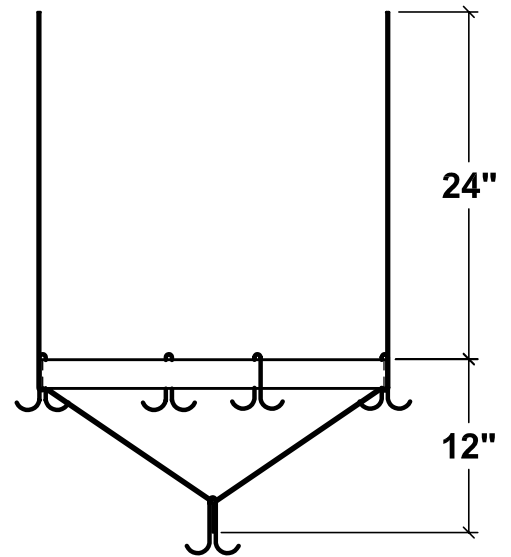

### Specifications

**PRC** Three Bar Ceiling Mounted Pot Rack is constructed of 12 GA 2" x 3/16" stainless steel, type 300 series, 18/8, Flat Bar.

Pot hooks supplied to be stainless steel double duty, sliding type and spaced 9" apart. Center support supplied on units over 6' long. Included are 12GA stainless steel ceiling hangers, suggested height of top of unit to floor is 7'-6".

### Options

- BU** - 1/4" Bar in Lieu of 3/16"
- GA-16** - 16GA Upgrade
- PTH** - Additional Stainless Steel Pot Hooks (Each)
- LVS** - Louvered Shelves
- PVL** - Provision for Lamps (Each)
- TMW** - Table Mounted WMS
- Welded S/S Pot Hooks

## DRAWINGS

### CEILING MOUNTED POT RACK

Model #	Size (W x L)
□ PRC-3-2436	24" x 36"
□ PRC-3-2448	24" x 48"
□ PRC-3-2460	24" x 60"
□ PRC-3-2472	24" x 72"
□ PRC-3-2484	24" x 84"
□ PRC-3-2496	24" x 96"
□ PRC-3-24108	24" x 108"
□ PRC-3-24120	24" x 120"
□ PRC-3-24132	24" x 132"
□ PRC-3-24144	24" x 144"