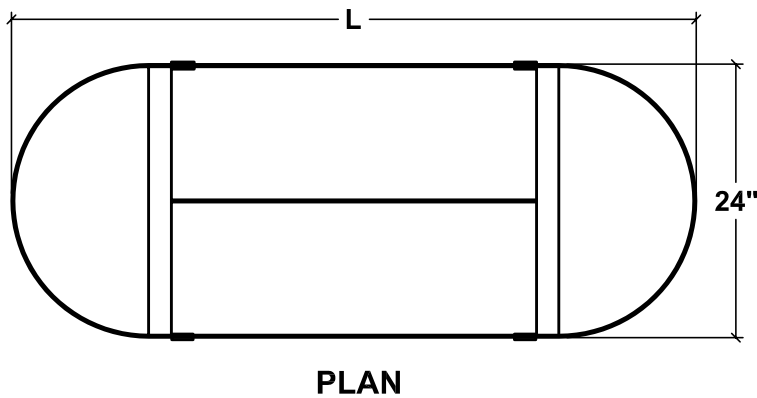

### Specifications

**PRC** Three Bar Ceiling Mounted Pot Rack is constructed of 12 GA 2" x 3/16" stainless steel, type 300 series, 18/8, Flat Bar.

Pot hooks supplied to be stainless steel double duty, sliding type and spaced 9" apart. Center support supplied on units over 6' long. Included are 12GA stainless steel ceiling hangers, suggested height of top of unit to floor is 7'-6".

### Product Guide

IMC Pot Racks are simply the best way to display and store your fine cookware, utensils or decorative items. Hangs from ceiling and accommodates all kitchens. Hang over the stove-top, sink, island, or any other desirable space in your kitchen. Maximize space with as it neatly allows you to arrange your cookware to prevent stacking damage, an essential rack for any kitchen.

### Options

- BU** - 1/4" Bar in Lieu of 3/16"
- GA-16** - 16GA Upgrade
- PTH** - Additional Stainless Steel Pot Hooks (Each)
- LVS** - Louvered Shelves
- PVL** - Provision for Lamps (Each)
- TMW** - Table Mounted WMS
- Welded S/S Pot Hooks

## DRAWINGS