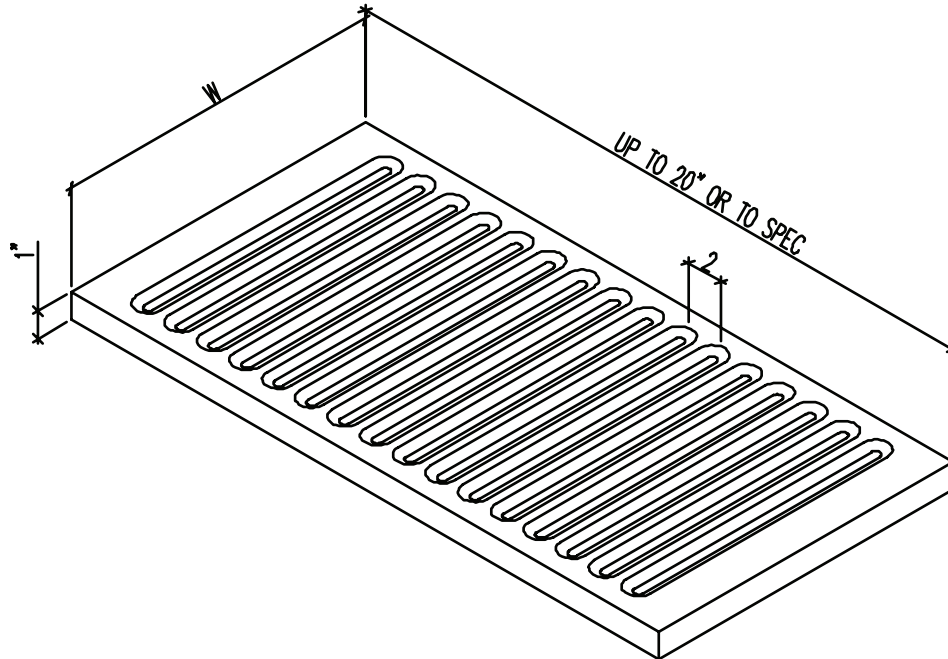

LOUVERED GRATING, STANDARD DESIGN

Model	Size (W x L)	Model	Size (W x L)	Model	Size (W x L)	Model	Size (W x L)
☐ LG-1224	12" x 24"	☐ LG-1824	18" x 24"	☐ LG-2424	24" x 24"	☐ LG-3024	30" x 24"
☐ LG-1236	12" x 36"	☐ LG-1836	18" x 36"	☐ LG-2436	24" x 36"	☐ LG-3036	30" x 36"
☐ LG-1248	12" x 48"	☐ LG-1848	18" x 48"	☐ LG-2448	24" x 48"	☐ LG-3048	30" x 48"
☐ LG-1260	12" x 60"	☐ LG-1860	18" x 60"	☐ LG-2460	24" x 60"	☐ LG-3060	30" x 60"
☐ LG-1272	12" x 72"	☐ LG-1872	18" x 72"	☐ LG-2472	24" x 72"	☐ LG-3072	30" x 72"
☐ LG-1284	12" x 84"	☐ LG-1884	18" x 84"	☐ LG-2484	24" x 84"	☐ LG-3084	30" x 84"
☐ LG-1296	12" x 96"	☐ LG-1896	18" x 96"	☐ LG-2496	24" x 96"	☐ LG-3096	30" x 96"
☐ LG-12108	12" x 108"	☐ LG-18108	18" x 108"	☐ LG-24108	24" x 108"	☐ LG-30108	30" x 108"
☐ LG-12120	12" x 120"	☐ LG-18120	18" x 120"	☐ LG-24120	24" x 120"	☐ LG-30120	30" x 120"

☐ Custom Size: LG- _____

Specifications subject to change without notice.