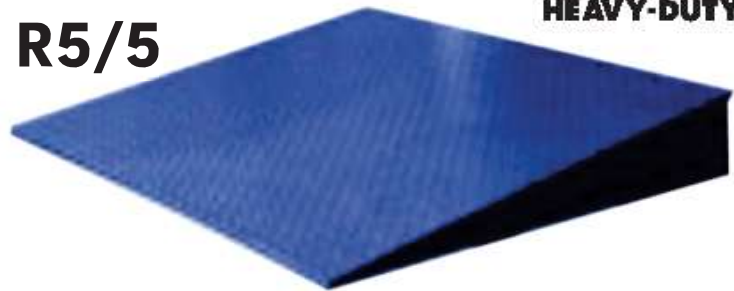

Waterproof Scale Platform Model PBP-W

- 2,000lb to 6,000lb capacity
- Platform sizes: 3x3ft, 4x4ft, 5x5ft
- 4 SS load cell IP-67
- SS weighing indicator
- 3 Operation mode
- Full Stainless Steel

Platform Size	Capacity
3ft x 3ft	2,000lb
3ft x 3ft	4,000lb
4ft x 4ft	2,000lb
4ft x 4ft	4,000lb

Platform Size	Capacity
4ft x 4ft	6,000lb
5ft x 5ft	2,000lb
5ft x 5ft	4,000lb
5ft x 5ft	6,000lb

Floor Scale Access Ramps R3/3; R4/4; R5/5

- 1klb to 10klb capacities
- Platform sizes: 3x3ft, 4x4ft, 5x5ft
- Carbon steel, rough deck with diamond pattern
- Stainless Steel: smooth deck