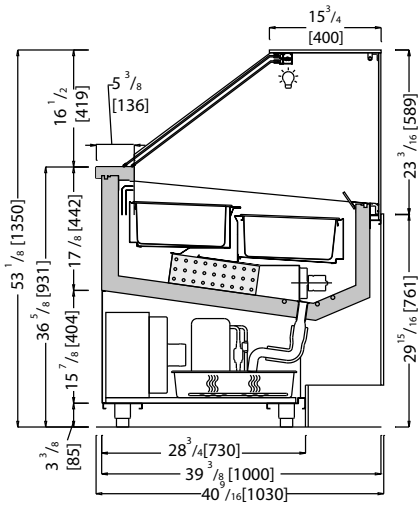

## Gelato Showcase.

Glass structure with mechanical fastening | heated glass sides | bright aluminum LED light fixture | PETG easy sliding doors system | anti-fog air baffle | Tank insulated with ecological polyurethane and covered in stainless steel | ventilated refrigeration with increased "delivery port" | reverse cycle defrost | electronic control unit and digital temperature reader flush with the worktop | worktop and perimeter shelf in polished steel | pre-arrangement for 5lt pans dim.  $14 \frac{1}{16} \times 6 \frac{7}{16} \times 4 \frac{11}{16}$  [360 x 165 x 120] not supplied | supporting frame in galvanized steel with height adjustable stainless steel feet | technical compartment and open compartment in polished stainless steel

0°F

Technical

- Ventilated
- Automatic / reverse cycle
- R452A
- N. 4 / RH 55% max 75°F
- Hermetic
- 220 V / 1 Ph / 60 Hz
- Led no-spot 3000°K
- 0°F

Data Sheet \*Measurements are subject to revisions/updates, please refer to manufacturer's drawings at order confirmation

\*Crate weight only

Model Code	Dimensions L x D x H Inches	Weight Lbs	Max Pwr. Consumption W / A	Avg Operating Consumption KW/h	Cooling Power/Expansion BTU / °F	GAS Type
 SQ10R413GL121 (PANELS)	45 1/4 x 40 9/16 x 53 1/8 51 15/16 x 47 5/8 x 64 9/16	397 287	1700 / 9.0	0.9	1191 / -31	R452A
 SQ10R413GL181 (+PANELS)	64 15/16 x 40 9/16 x 53 1/8 71 5/8 x 47 5/8 x 64 9/16	573 397	2200 / 11.5	1.2	2559 / -31	R452A
 SQ10R413GL241 (+PANELS)	84 5/8 x 40 9/16 x 53 1/8 91 5/16 x 47 5/8 x 64 9/16	661 507	2700 / 14.0	1.8	3071 / -31	R452A
 SQ10R413 GL12121 (+PANELS)	84 5/8 x 40 9/16 x 53 1/8 91 5/16 x 47 5/8 x 64 9/16	705 507	3400 / 16.0	1.9	1911+1911 / -31	R452A

Optionals:

**CIV61**  
 s/s pan inches  
14 1/16 x 6 7/16 x 4 11/16 [360x165x120]

**CIV63**  
 s/s pan inches  
14 1/16 x 9 1/16 x 3 2/16 [360x250x80]

**CIVF95**  
 s/s display tray

**GSG02**  
 Perspex pan