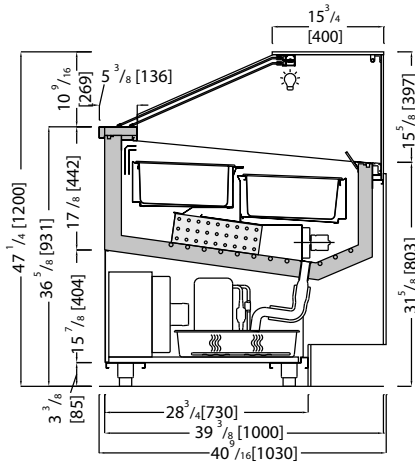

CIAM

Technical

- Ventilated
- R452A
- Hermetic
- Led no-spot 3000°K
- Automatic / reverse cycle
- N. 4 / RH 55% max 75 °F
- 220 V / 1 Ph / 60 Hz
- 0°F

Data Sheet *Measurements are subject to revisions/updates, please refer to manufacturer's drawings at order confirmation *Crate weight only

Model Code	Dimensions L x D x H Inches [mm]	Weight Lbs	Max Pwr. Consumption W / A	Avg Operating Consumption KW/h	Cooling Power/Expansion BTU / °F	GAS Type
 SQ10R412GL12I (+PANELS)	45 1/4 x 40 9/16 x 47 1/4	397	1700 / 9.0	0.9	1911/ -31	R452A
	51 15/16 x 47 5/8 x 58 11/16	265				
 SQ10R412GL18I (+PANELS)	64 15/16 x 40 9/16 x 47 1/4	573	2200 / 11.5	1.2	2559/ -31	R452A
	71 5/8 x 47 5/8 x 58 11/16	364				
 SQ10R412GL24I (+PANELS)	84 5/8 x 40 9/16 x 47 1/4	661	2700 / 14.0	1.8	3071/ -31	R452A
	91 5/16 x 47 5/8 x 58 11/16	463				
 SQ10R412GL1212I (+PANELS)	84 5/8 x 40 9/16 x 47 1/4	705	3400 / 16.0	1.9	1191+1191 / -31	R452A
	91 5/16 x 47 5/8 x 58 11/16	463				

Optionals:

CIV61 s/s pan inches 14 1/16 x 6 7/16 x 4 11/16 [360x165x120]	CIV63 s/s pan inches 14 1/16 x 9 12/16 x 3 7/16 [360x250x80]	CIVF95 s/s display tray	GSG02 Perspex pan	CIV56 s/s dipper well	SCORTF01-03 L-shaped doors	PASPRA Switch from -0.4°F to +39.2°F	CIT44 Easy Clean Filter	CIM08 Kit wheels

CIAM Spa
Viale dei Pini, 9 - 06081 Petrignano di Assisi - PG, Italy
T +39 075 80161 - info@ciamgroup.it - www.ciamweb.it