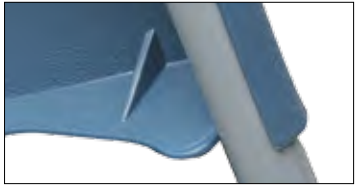

EVENTXPRESS™ MODEL C600 FOLDING CHAIR

Designed for perfect stacking! EventXpress™ chairs stack securely up to 50 high!

GENERAL SPECIFICATIONS

Seat Height	17.5"
Overall Height	31.5"
Overall Width	17.5"
Overall Depth	16.75"
Folded Chair Height	38.5"
Folded Chair Depth	1.125"
Net Weight	7.1 lbs.
Carton Weight	47 lbs.
Carton Cube	3.23 ft ³
Carton Dimensions (6 Pack)	18" W x 43" L x 7.75" H

SECURE LEG CAP

Our new secure cap won't fall off.

WELL DESIGNED CONSTRUCTION

Back of plastic seat wraps around metal frame for a clean look.

UNMATCHED STRENGTH

18 gauge steel means superior strength.

PROTECT YOUR EQUIPMENT