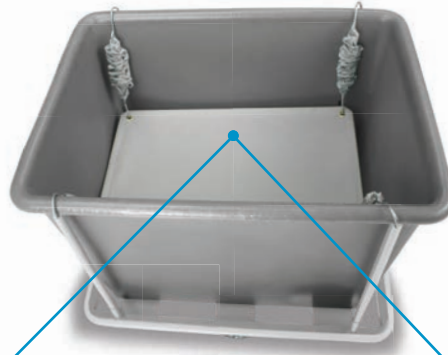

HOUSEKEEPING EQUIPMENT

LAUNDRY, LINEN, & UTILITY CARTS

Optional accessory for poly tubs

Spring lift insert. Please call for more information.

Model 1179-B

H.D. polyurethane lift-out tub - 12 bushel

5" special Gray wheels

	Length	Width	Height
in:	40	30	35
cm:	102	77	89

*Model 1179 - Non-bumpered version

Model 1181-B

H.D. polyurethane lift-out tub - 16 bushel

5" special Gray wheels

	Length	Width	Height
in:	44	32	36
cm:	112	82	92